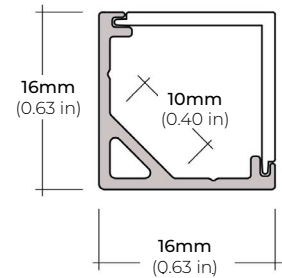

SAFIRE-20

2W DESIGNER SERIES LED TAPE LIGHT

COMPATIBLE ALUMINUM PROFILES

SURFACE PROFILES

ALU-SF

LENGTHS 39.4" | 78.9" | 84" | 98"
LENS Clear, Frosted
FINISH Black | Silver

ALU-CN (CORNER)

LENGTHS 39.4" | 78.9" | 84" | 98"
LENS Clear, Frosted
FINISH Black | Silver

ALP-20

LENGTHS 49.25" | 84" | 98.5"
LENS Frosted
FINISH White | Black | Silver

ALP-35

LENGTHS 48" | 96"
LENS Frosted
FINISH White | Black | Silver

ALP-50C (CORNER)

LENGTHS 49" | 84" | 98.5"
LENS Frosted
FINISH White | Black | Silver

ALP-50K-98

LENGTHS 39 3/8" | 78 7/8" | 98.5"
LENS Clear, Frosted
FINISH Black | Silver

ALP-60

LENGTHS 49.25" | 84" | 98.5"
LENS Frosted
FINISH White | Black | Silver

ALP-65

LENGTHS 48" | 96"
LENS Frosted
FINISH Silver