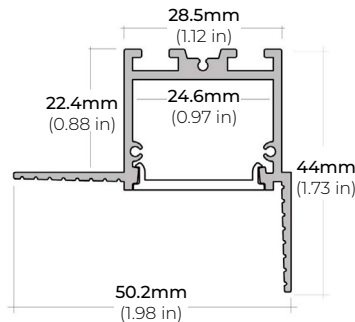

ALP-70R

LENGTHS 48" | 98"
LENS Frosted
FINISH Black | Silver

ALP-102R

LENGTHS 49" | 98"
LENS Frosted
FINISH Silver

TRIMLESS PROFILES

ALP-1300TL

LENGTHS 48" | 98"
LENS Clear, Frosted
FINISH White

ALP-2100TL

LENGTHS 48" | 96"
LENS Clear, Frosted
FINISH White

SAFIRE-20

2W DESIGNER SERIES LED TAPE LIGHT

COMPATIBLE ALUMINUM PROFILES

TRIMLESS PROFILES

ALP-2200TL

LENGTHS 48" | 96"
LENS Frosted
FINISH White

ALP-2300TL

LENGTHS 48" | 96"
LENS Frosted
FINISH White

ALP-2400TL

LENGTHS 48" | 96"
LENS Clear, Frosted
FINISH White

ALP-2500TL

LENGTHS 78"
LENS Clear, Frosted
FINISH White

ALP-2600TL

LENGTHS 78"
LENS Frosted
FINISH White

PSDL-30W-24V	CLASS 2	6.5" X 3.63" X 1.58"
PSDL-60W-24V	CLASS 2	7.4" X 3.63" X 1.58"
PSDL-96W-24V	CLASS 2	8.67" X 3.67 X 1.62"
PSDL-150W-24V		10.25" X 4.06" X 1.82"
PSDL-192W-24V	CLASS 2	11" X 4" X 1.82"
PSDL-200W-24V		10.25" X 4.06" X 1.82"
PSDL-288W-24V	CLASS 2	11.85" X 4.25" X 1.82"
PSDL-300W-24V		10.25" X 4.06" X 1.82"