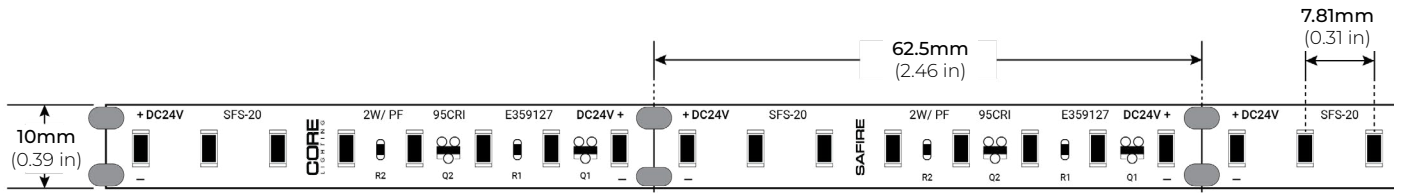

SAFIRE-20

2W DESIGNER SERIES LED TAPE LIGHT

Project _____

Location _____

Quote/ Ref # _____

The **SAFIRE-20**— a high efficiency, indoor tape light designed to illuminate your space with unparalleled efficiency and versatility. The Safire Series utilizes the most technologically advanced LEDs in the market. Using only the top binned LEDs with a macadam ellipse 1.5 step binning procedure, Core Lighting can deliver the most efficient LED strip, with a longer life, higher CRI and higher R9 values. Choose from multiple CCT options ranging from 2200K to 5000K.

SPECIFICATIONS

POWER CONSUMPTION	2W per Ft.
LEDS/ FT.	42 LED per Ft.
LUMEN OUTPUT	225 ~ 311 Lumens per Ft.
CRI	95+
COLOR TEMPERATURE	22K/ 24K/ 27K/ 30K/ 35K/ 40K/ 50K
DIMMING	MLV, ELV, 0-10V
MAXIMUM RUN LENGTH	55 Ft.
CUTTABLE	Every 2.46 in (62.5mm)
BINNING	1.5-Step MacAdam Ellipse
OPERATING VOLTAGE	24V DC
OPERATING TEMPERATURE	-22°F (-30°C) to +122°F (+50°C)
BEAM ANGLE	120°
RATING	Indoor
CERTIFICATIONS	UL Listed, California TITLE JA8
LUMEN MAINTENANCE	50,000 Hrs.

MODEL	COLOR TEMP	LED LENGTH	VOLTAGE	²PROFILE
SFS-20	22K 2200K	100 100 Ft.	24 24V DC	²See Page 3 - 5 for compatible profiles.
	24K 2400K	¹XX per Ft.		
	27K 2700K			
	30K 3000K			
	35K 3500K			
	40K 4000K			
	50K 5000K			
		*1 = Custom length per FT. (cuttable every 1.97")		* Custom color finishes require powder coating. Allow 7 days leads time.

SAFIRE-20

2W DESIGNER SERIES LED TAPE LIGHT

DIMENSIONS

LUMENS

MODEL	WATT	CCT	Lumen/ FT	EFFICACY (Lm/W)	CRI	R9	R13
SFS-20	2W	2200K	225	96	95+	85	98
		2400K	243	104	95+	91	99
		2700K	269	115	95+	94	98
		3000K	269	115	95+	95	99
		3500K	285	122	95+	94	98
		4000K	293	125	95+	92	98
		5000K	311	133	95+	96	99