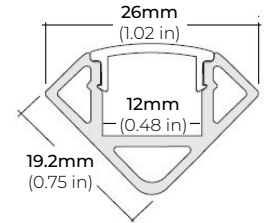

SAFIRE-20

2W DESIGNER SERIES LED TAPE LIGHT

DIMENSIONS

LUMENS

MODEL	WATT	CCT	Lumen/ FT	EFFICACY (Lm/W)	CRI	R9	R13
SFS-20	2W	2200K	225	96	95+	85	98
		2400K	243	104	95+	91	99
		2700K	269	115	95+	94	98
		3000K	269	115	95+	95	99
		3500K	285	122	95+	94	98
		4000K	293	125	95+	92	98
		5000K	311	133	95+	96	99

SAFIRE-20

2W DESIGNER SERIES LED TAPE LIGHT

COMPATIBLE ALUMINUM PROFILES

SURFACE PROFILES

ALU-SF

LENGTHS 39.4" | 78.9" | 84" | 98"
LENS Clear, Frosted
FINISH Black | Silver

ALU-CN (CORNER)

LENGTHS 39.4" | 78.9" | 84" | 98"
LENS Clear, Frosted
FINISH Black | Silver

ALP-20

LENGTHS 49.25" | 84" | 98.5"
LENS Frosted
FINISH White | Black | Silver

ALP-35

LENGTHS 48" | 96"
LENS Frosted
FINISH White | Black | Silver

ALP-50C (CORNER)

LENGTHS 49" | 84" | 98.5"
LENS Frosted
FINISH White | Black | Silver