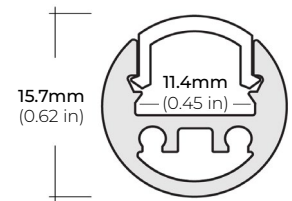

SAFIRE-20

2W DESIGNER SERIES LED TAPE LIGHT

DIMENSIONS

LUMENS

MODEL	WATT	CCT	Lumen/ FT	EFFICACY (Lm/W)	CRI	R9	R13
SFS-20	2W	2200K	225	96	95+	85	98
		2400K	243	104	95+	91	99
		2700K	269	115	95+	94	98
		3000K	269	115	95+	95	99
		3500K	285	122	95+	94	98
		4000K	293	125	95+	92	98
		5000K	311	133	95+	96	99

SAFIRE-20

2W DESIGNER SERIES LED TAPE LIGHT

COMPATIBLE ALUMINUM PROFILES

SURFACE PROFILES

ALU-SF

LENGTHS 39.4" | 78.9" | 84" | 98"
LENS Clear, Frosted
FINISH Black | Silver

ALU-CN (CORNER)

LENGTHS 39.4" | 78.9" | 84" | 98"
LENS Clear, Frosted
FINISH Black | Silver

ALP-20

LENGTHS 49.25" | 84" | 98.5"
LENS Frosted
FINISH White | Black | Silver

ALP-35

LENGTHS 48" | 96"
LENS Frosted
FINISH White | Black | Silver

ALP-50C (CORNER)

LENGTHS 49" | 84" | 98.5"
LENS Frosted
FINISH White | Black | Silver

ALP-50K-98

LENGTHS 39 3/8" | 78 7/8" | 98.5"
LENS Clear, Frosted
FINISH Black | Silver

ALP-60

LENGTHS 49.25" | 84" | 98.5"
LENS Frosted
FINISH White | Black | Silver

ALP-65

LENGTHS 48" | 96"
LENS Frosted
FINISH Silver