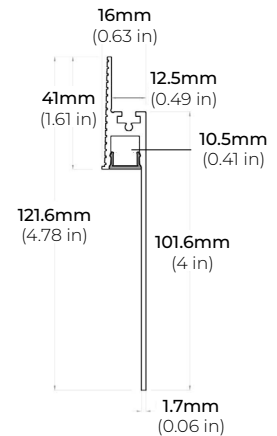

LENGTHS 48" | 96"
LENS Clear, Frosted
FINISH White

SAFIRE-20

2W DESIGNER SERIES LED TAPE LIGHT

COMPATIBLE ALUMINUM PROFILES

TRIMLESS PROFILES

ALP-2200TL

LENGTHS 48" | 96"
LENS Frosted
FINISH White

ALP-2300TL

LENGTHS 48" | 96"
LENS Frosted
FINISH White

ALP-2400TL

LENGTHS 48" | 96"
LENS Clear, Frosted
FINISH White

ALP-2500TL

LENGTHS 78"
LENS Clear, Frosted
FINISH White

ALP-2600TL

LENGTHS 78"
LENS Frosted
FINISH White

ALP-2700TL

LENGTHS 48" | 96"
LENS Frosted
FINISH White

* For more compatible profiles, visit corelightingusa.com

SAFIRE-20

2W DESIGNER SERIES LED TAPE LIGHT

COMPATIBLE TRANSFORMERS

PSDL SERIES TRIAC DIMMABLE

PSDL-30W-24V	CLASS 2	6.5" X 3.63" X 1.58"
PSDL-60W-24V	CLASS 2	7.4" X 3.63" X 1.58"
PSDL-96W-24V	CLASS 2	8.67" X 3.67 X 1.62"
PSDL-150W-24V		10.25" X 4.06" X 1.82"
PSDL-192W-24V	CLASS 2	11" X 4" X 1.82"
PSDL-200W-24V		10.25" X 4.06" X 1.82"
PSDL-288W-24V	CLASS 2	11.85" X 4.25" X 1.82"
PSDL-300W-24V		10.25" X 4.06" X 1.82"