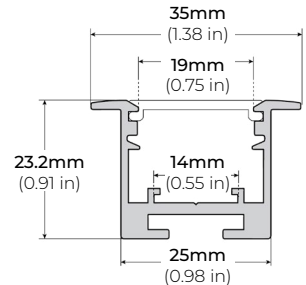

ALP-70

LENGTHS 49.25" | 84" | 98.5"
LENS Frosted
FINISH White | Black | Silver

ALP-80

LENGTHS 49.25" | 98.5"
LENS Frosted
FINISH Silver

SAFIRE-20

2W DESIGNER SERIES LED TAPE LIGHT

COMPATIBLE ALUMINUM PROFILES

SURFACE PROFILES

ALP-100K-98 (CORNER)

LENGTHS 98.5"
LENS Frosted
FINISH Silver

RECESSED PROFILES

ALP-20R

LENGTHS 49.25" | 98.5"
LENS Frosted
FINISH White | Black | Silver

ALP-60R

LENGTHS 49.25" | 84" | 98.5"
LENS Frosted
FINISH White | Black | Silver

ALP-70R

LENGTHS 48" | 98"
LENS Frosted
FINISH Black | Silver

ALP-102R

LENGTHS 49" | 98"
LENS Frosted
FINISH Silver

TRIMLESS PROFILES

ALP-1300TL

LENGTHS 48" | 98"
LENS Clear, Frosted
FINISH White

ALP-2100TL