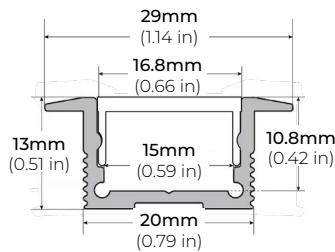

ALP-70

LENGTHS 49.25" | 84" | 98.5"
LENS Frosted
FINISH White | Black | Silver

ALP-80

LENGTHS 49.25" | 98.5"
LENS Frosted
FINISH Silver

SAFIRE-20

2W DESIGNER SERIES LED TAPE LIGHT

COMPATIBLE ALUMINUM PROFILES

SURFACE PROFILES

ALP-100K-98 (CORNER)

LENGTHS 98.5"
LENS Frosted
FINISH Silver

RECESSED PROFILES

ALP-20R

LENGTHS 49.25" | 98.5"
LENS Frosted
FINISH White | Black | Silver

ALP-60R

LENGTHS 49.25" | 84" | 98.5"
LENS Frosted
FINISH White | Black | Silver

ALP-70R

LENGTHS 48" | 98"
LENS Frosted
FINISH Black | Silver

ALP-102R

LENGTHS 49" | 98"
LENS Frosted
FINISH Silver

TRIMLESS PROFILES

ALP-1300TL

LENGTHS 48" | 98"
LENS Clear, Frosted
FINISH White

ALP-2100TL