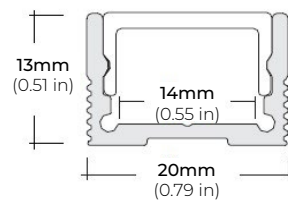

ALP-20

LENGTHS 49.25" | 84" | 98.5"
LENS Frosted
FINISH White | Black | Silver

ALP-35

LENGTHS 48" | 96"
LENS Frosted
FINISH White | Black | Silver

ALP-50C (CORNER)

LENGTHS 49" | 84" | 98.5"
LENS Frosted
FINISH White | Black | Silver

ALP-50K-98

LENGTHS 39 3/8" | 78 7/8" | 98.5"
LENS Clear, Frosted
FINISH Black | Silver

ALP-60

LENGTHS 49.25" | 84" | 98.5"
LENS Frosted
FINISH White | Black | Silver

ALP-65

LENGTHS 48" | 96"
LENS Frosted
FINISH Silver

ALP-70

LENGTHS 49.25" | 84" | 98.5"
LENS Frosted
FINISH White | Black | Silver

ALP-80

LENGTHS 49.25" | 98.5"
LENS Frosted
FINISH Silver

SAFIRE-20

2W DESIGNER SERIES LED TAPE LIGHT

COMPATIBLE ALUMINUM PROFILES

SURFACE PROFILES

ALP-100K-98 (CORNER)

LENGTHS 98.5"
LENS Frosted
FINISH Silver

RECESSED PROFILES

ALP-20R

LENGTHS 49.25" | 98.5"
LENS Frosted
FINISH White | Black | Silver

ALP-60R

LENGTHS 49.25" | 84" | 98.5"
LENS Frosted
FINISH White | Black | Silver