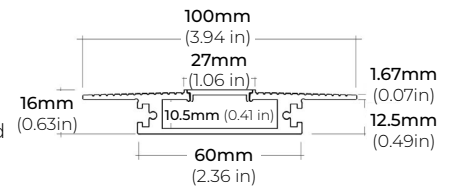

ALP-70R

LENGTHS 48" | 98"
LENS Frosted
FINISH Black | Silver

ALP-102R

LENGTHS 49" | 98"
LENS Frosted
FINISH Silver

TRIMLESS PROFILES

ALP-1300TL

LENGTHS 48" | 98"
LENS Clear, Frosted
FINISH White

ALP-2100TL

LENGTHS 48" | 96"
LENS Clear, Frosted
FINISH White

SAFIRE-20

2W DESIGNER SERIES LED TAPE LIGHT

COMPATIBLE ALUMINUM PROFILES

TRIMLESS PROFILES

ALP-2200TL

LENGTHS 48" | 96"
LENS Frosted
FINISH White

ALP-2300TL