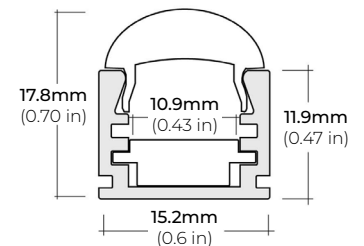

ALP-20

LENGTHS 49.25" | 84" | 98.5"
LENS Frosted
FINISH White | Black | Silver

ALP-35

LENGTHS 48" | 96"
LENS Frosted
FINISH White | Black | Silver

ALP-50C (CORNER)

LENGTHS 49" | 84" | 98.5"
LENS Frosted
FINISH White | Black | Silver

ALP-50K-98

LENGTHS 39 3/8" | 78 7/8" | 98.5"
LENS Clear, Frosted
FINISH Black | Silver

ALP-60

LENGTHS 49.25" | 84" | 98.5"
LENS Frosted
FINISH White | Black | Silver

ALP-65

LENGTHS 48" | 96"
LENS Frosted
FINISH Silver

ALP-70

LENGTHS 49.25" | 84" | 98.5"
LENS Frosted
FINISH White | Black | Silver

ALP-80

LENGTHS 49.25" | 98.5"
LENS Frosted
FINISH Silver

SAFIRE-20

2W DESIGNER SERIES LED TAPE LIGHT

COMPATIBLE ALUMINUM PROFILES

SURFACE PROFILES

ALP-100K-98 (CORNER)

LENGTHS 98.5"
LENS Frosted
FINISH Silver

RECESSED PROFILES

ALP-20R

LENGTHS 49.25" | 98.5"
LENS Frosted
FINISH White | Black | Silver

ALP-60R

LENGTHS 49.25" | 84" | 98.5"
LENS Frosted
FINISH White | Black | Silver