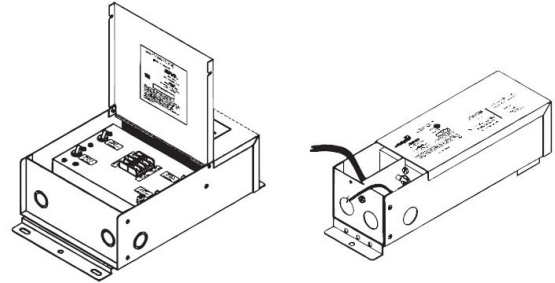

PSDH SERIES HIGH PERFORMANCE MAGNETIC LOW VOLTAGE (MLV)

PSDH-48W-24V	CLASS 2	11.25" X 3.38" X 3.38"
PSDH-96W-24V	CLASS 2	11.25" X 3.38" X 3.37"
PSDH-288W-24V	CLASS 2	14.25" X 8.43" X 4.43"