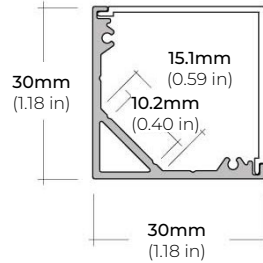

ALP-70

LENGTHS 49.25" | 84" | 98.5"
LENS Frosted
FINISH White | Black | Silver

ALP-80

LENGTHS 49.25" | 98.5"
LENS Frosted
FINISH Silver

SAFIRE-20

2W DESIGNER SERIES LED TAPE LIGHT

COMPATIBLE ALUMINUM PROFILES

SURFACE PROFILES

ALP-100K-98 (CORNER)

LENGTHS 98.5"
LENS Frosted
FINISH Silver

RECESSED PROFILES

ALP-20R

LENGTHS 49.25" | 98.5"
LENS Frosted
FINISH White | Black | Silver

ALP-60R

LENGTHS 49.25" | 84" | 98.5"
LENS Frosted
FINISH White | Black | Silver

ALP-70R

LENGTHS 48" | 98"
LENS Frosted
FINISH Black | Silver

ALP-102R

LENGTHS 49" | 98"
LENS Frosted
FINISH Silver

TRIMLESS PROFILES

ALP-1300TL

LENGTHS 48" | 98"
LENS Clear, Frosted
FINISH White

ALP-2100TL