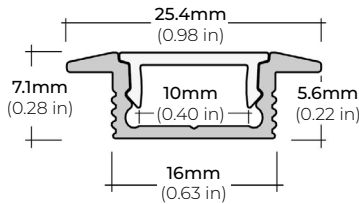

ALP-70

LENGTHS 49.25" | 84" | 98.5"
LENS Frosted
FINISH White | Black | Silver

ALP-80

LENGTHS 49.25" | 98.5"
LENS Frosted
FINISH Silver

SAFIRE-20

2W DESIGNER SERIES LED TAPE LIGHT

COMPATIBLE ALUMINUM PROFILES

SURFACE PROFILES

ALP-100K-98 (CORNER)

LENGTHS 98.5"
LENS Frosted
FINISH Silver

RECESSED PROFILES

ALP-20R

LENGTHS 49.25" | 98.5"
LENS Frosted
FINISH White | Black | Silver

ALP-60R

LENGTHS 49.25" | 84" | 98.5"
LENS Frosted
FINISH White | Black | Silver

ALP-70R

LENGTHS 48" | 98"
LENS Frosted
FINISH Black | Silver

ALP-102R

LENGTHS 49" | 98"
LENS Frosted
FINISH Silver

TRIMLESS PROFILES

ALP-1300TL

LENGTHS 48" | 98"
LENS Clear, Frosted
FINISH White

ALP-2100TL

LENGTHS 48" | 96"
LENS Clear, Frosted
FINISH White

SAFIRE-20

2W DESIGNER SERIES LED TAPE LIGHT

COMPATIBLE ALUMINUM PROFILES

TRIMLESS PROFILES

ALP-2200TL

LENGTHS 48" | 96"
LENS Frosted
FINISH White

ALP-2300TL