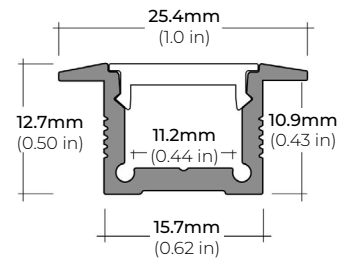

ALP-70

LENGTHS 49.25" | 84" | 98.5"
LENS Frosted
FINISH White | Black | Silver

ALP-80

LENGTHS 49.25" | 98.5"
LENS Frosted
FINISH Silver

SAFIRE-20

2W DESIGNER SERIES LED TAPE LIGHT

COMPATIBLE ALUMINUM PROFILES

SURFACE PROFILES

ALP-100K-98 (CORNER)

LENGTHS 98.5"
LENS Frosted
FINISH Silver

RECESSED PROFILES

ALP-20R

LENGTHS 49.25" | 98.5"
LENS Frosted
FINISH White | Black | Silver

ALP-60R

LENGTHS 49.25" | 84" | 98.5"
LENS Frosted
FINISH White | Black | Silver

ALP-70R

LENGTHS 48" | 98"
LENS Frosted
FINISH Black | Silver

ALP-102R

LENGTHS 49" | 98"
LENS Frosted
FINISH Silver

TRIMLESS PROFILES

ALP-1300TL

LENGTHS 48" | 98"
LENS Clear, Frosted
FINISH White

ALP-2100TL