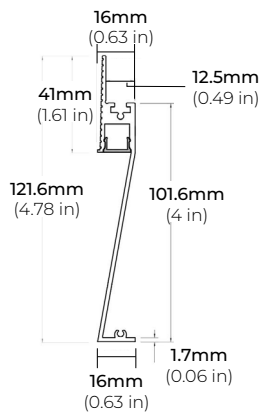

LENGTHS 48" | 96"
LENS Clear, Frosted
FINISH White

SAFIRE-20

2W DESIGNER SERIES LED TAPE LIGHT

COMPATIBLE ALUMINUM PROFILES

TRIMLESS PROFILES

ALP-2200TL

LENGTHS 48" | 96"
LENS Frosted
FINISH White

ALP-2300TL

LENGTHS 48" | 96"
LENS Frosted
FINISH White

ALP-2400TL

LENGTHS 48" | 96"
LENS Clear, Frosted
FINISH White

ALP-2500TL

LENGTHS 78"
LENS Clear, Frosted
FINISH White

ALP-2600TL

LENGTHS 78"
LENS Frosted
FINISH White

ALP-2700TL

LENGTHS 48" | 96"
LENS Frosted
FINISH White

* For more compatible profiles, visit corelightingusa.com

SAFIRE-20

2W DESIGNER SERIES LED TAPE LIGHT

COMPATIBLE TRANSFORMERS

PSDL SERIES TRIAC DIMMABLE

PSDL-30W-24V	CLASS 2	6.5" X 3.63" X 1.58"
PSDL-60W-24V	CLASS 2	7.4" X 3.63" X 1.58"
PSDL-96W-24V	CLASS 2	8.67" X 3.67 X 1.62"
PSDL-150W-24V		10.25" X 4.06" X 1.82"
PSDL-192W-24V	CLASS 2	11" X 4" X 1.82"
PSDL-200W-24V		10.25" X 4.06" X 1.82"
PSDL-288W-24V	CLASS 2	11.85" X 4.25" X 1.82"
PSDL-300W-24V		10.25" X 4.06" X 1.82"