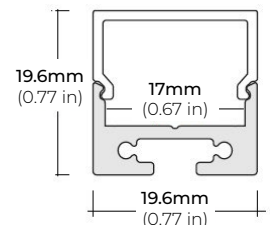

ALP-20

LENGTHS 49.25" | 84" | 98.5"
LENS Frosted
FINISH White | Black | Silver

ALP-35

LENGTHS 48" | 96"
LENS Frosted
FINISH White | Black | Silver

ALP-50C (CORNER)

LENGTHS 49" | 84" | 98.5"
LENS Frosted
FINISH White | Black | Silver

ALP-50K-98

LENGTHS 39 3/8" | 78 7/8" | 98.5"
LENS Clear, Frosted
FINISH Black | Silver

ALP-60

LENGTHS 49.25" | 84" | 98.5"
LENS Frosted
FINISH White | Black | Silver

ALP-65

LENGTHS 48" | 96"
LENS Frosted
FINISH Silver

ALP-70

LENGTHS 49.25" | 84" | 98.5"
LENS Frosted
FINISH White | Black | Silver

ALP-80

LENGTHS 49.25" | 98.5"
LENS Frosted
FINISH Silver

SAFIRE-20

2W DESIGNER SERIES LED TAPE LIGHT

COMPATIBLE ALUMINUM PROFILES