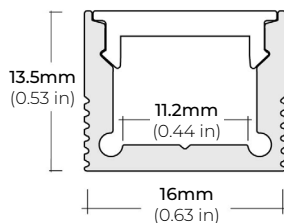

SAFIRE-20

2W DESIGNER SERIES LED TAPE LIGHT

COMPATIBLE ALUMINUM PROFILES

SURFACE PROFILES

ALU-SF

LENGTHS 39.4" | 78.9" | 84" | 98"
LENS Clear, Frosted
FINISH Black | Silver

ALU-CN (CORNER)

LENGTHS 39.4" | 78.9" | 84" | 98"
LENS Clear, Frosted
FINISH Black | Silver

ALP-20

LENGTHS 49.25" | 84" | 98.5"
LENS Frosted
FINISH White | Black | Silver

ALP-35

LENGTHS 48" | 96"
LENS Frosted
FINISH White | Black | Silver

ALP-50C (CORNER)

LENGTHS 49" | 84" | 98.5"
LENS Frosted
FINISH White | Black | Silver

ALP-50K-98

LENGTHS 39 3/8" | 78 7/8" | 98.5"
LENS Clear, Frosted
FINISH Black | Silver

ALP-60

LENGTHS 49.25" | 84" | 98.5"
LENS Frosted
FINISH White | Black | Silver

ALP-65

LENGTHS 48" | 96"
LENS Frosted
FINISH Silver