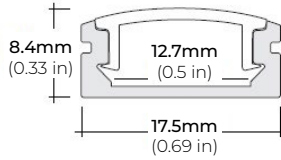

SAFIRE-20

2W DESIGNER SERIES LED TAPE LIGHT

DIMENSIONS

LUMENS

MODEL	WATT	CCT	Lumen/ FT	EFFICACY (Lm/W)	CRI	R9	R13
SFS-20	2W	2200K	225	96	95+	85	98
		2400K	243	104	95+	91	99
		2700K	269	115	95+	94	98
		3000K	269	115	95+	95	99
		3500K	285	122	95+	94	98
		4000K	293	125	95+	92	98
		5000K	311	133	95+	96	99

SAFIRE-20

2W DESIGNER SERIES LED TAPE LIGHT

COMPATIBLE ALUMINUM PROFILES

SURFACE PROFILES

ALU-SF

LENGTHS 39.4" | 78.9" | 84" | 98"
LENS Clear, Frosted
FINISH Black | Silver

ALU-CN (CORNER)

LENGTHS 39.4" | 78.9" | 84" | 98"
LENS Clear, Frosted
FINISH Black | Silver

ALP-20

LENGTHS 49.25" | 84" | 98.5"
LENS Frosted
FINISH White | Black | Silver

ALP-35

LENGTHS 48" | 96"
LENS Frosted
FINISH White | Black | Silver

ALP-50C (CORNER)

LENGTHS 49" | 84" | 98.5"
LENS Frosted
FINISH White | Black | Silver