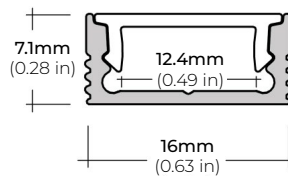

SAFIRE-20

2W DESIGNER SERIES LED TAPE LIGHT

DIMENSIONS

LUMENS

MODEL	WATT	CCT	Lumen/ FT	EFFICACY (Lm/W)	CRI	R9	R13
SFS-20	2W	2200K	225	96	95+	85	98
		2400K	243	104	95+	91	99
		2700K	269	115	95+	94	98
		3000K	269	115	95+	95	99
		3500K	285	122	95+	94	98
		4000K	293	125	95+	92	98
		5000K	311	133	95+	96	99

SAFIRE-20

2W DESIGNER SERIES LED TAPE LIGHT

COMPATIBLE ALUMINUM PROFILES

SURFACE PROFILES

ALU-SF

LENGTHS 39.4" | 78.9" | 84" | 98"
LENS Clear, Frosted
FINISH Black | Silver

ALU-CN (CORNER)

LENGTHS 39.4" | 78.9" | 84" | 98"
LENS Clear, Frosted
FINISH Black | Silver

ALP-20

LENGTHS 49.25" | 84" | 98.5"
LENS Frosted
FINISH White | Black | Silver

ALP-35

LENGTHS 48" | 96"
LENS Frosted
FINISH White | Black | Silver

ALP-50C (CORNER)

LENGTHS 49" | 84" | 98.5"
LENS Frosted
FINISH White | Black | Silver