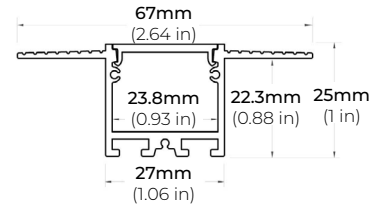

ALP-70R

LENGTHS 48" | 98"
LENS Frosted
FINISH Black | Silver

ALP-102R

LENGTHS 49" | 98"
LENS Frosted
FINISH Silver

TRIMLESS PROFILES

ALP-1300TL

LENGTHS 48" | 98"
LENS Clear, Frosted
FINISH White

ALP-2100TL

LENGTHS 48" | 96"
LENS Clear, Frosted
FINISH White

SAFIRE-20

2W DESIGNER SERIES LED TAPE LIGHT

COMPATIBLE ALUMINUM PROFILES

TRIMLESS PROFILES

ALP-2200TL

LENGTHS 48" | 96"
LENS Frosted
FINISH White

ALP-2300TL

LENGTHS 48" | 96"
LENS Frosted
FINISH White

ALP-2400TL

LENGTHS 48" | 96"
LENS Clear, Frosted
FINISH White

ALP-2500TL

LENGTHS 78"
LENS Clear, Frosted
FINISH White

ALP-2600TL

LENGTHS 78"
LENS Frosted
FINISH White