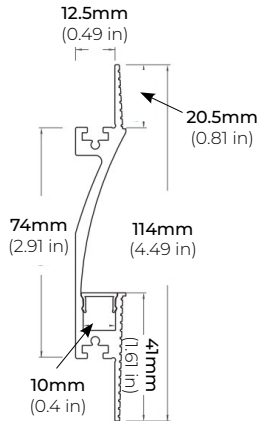

ALP-70R

LENGTHS 48" | 98"
LENS Frosted
FINISH Black | Silver

ALP-102R

LENGTHS 49" | 98"
LENS Frosted
FINISH Silver

TRIMLESS PROFILES

ALP-1300TL

LENGTHS 48" | 98"
LENS Clear, Frosted
FINISH White

ALP-2100TL

LENGTHS 48" | 96"
LENS Clear, Frosted
FINISH White

SAFIRE-20

2W DESIGNER SERIES LED TAPE LIGHT

COMPATIBLE ALUMINUM PROFILES

TRIMLESS PROFILES

ALP-2200TL

LENGTHS 48" | 96"
LENS Frosted
FINISH White

ALP-2300TL

LENGTHS 48" | 96"
LENS Frosted
FINISH White

ALP-2400TL

LENGTHS 48" | 96"
LENS Clear, Frosted
FINISH White

ALP-2500TL

LENGTHS 78"
LENS Clear, Frosted
FINISH White

ALP-2600TL

LENGTHS 78"
LENS Frosted
FINISH White

PSDL-30W-24V	CLASS 2	6.5" X 3.63" X 1.58"
PSDL-60W-24V	CLASS 2	7.4" X 3.63" X 1.58"
PSDL-96W-24V	CLASS 2	8.67" X 3.67 X 1.62"
PSDL-150W-24V		10.25" X 4.06" X 1.82"
PSDL-192W-24V	CLASS 2	11" X 4" X 1.82"
PSDL-200W-24V		10.25" X 4.06" X 1.82"
PSDL-288W-24V	CLASS 2	11.85" X 4.25" X 1.82"
PSDL-300W-24V		10.25" X 4.06" X 1.82"