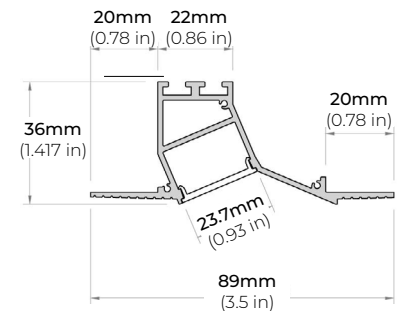

ALP-2700TL

LENGTHS 48" | 96"
LENS Frosted
FINISH White

* For more compatible profiles, visit corelightingusa.com