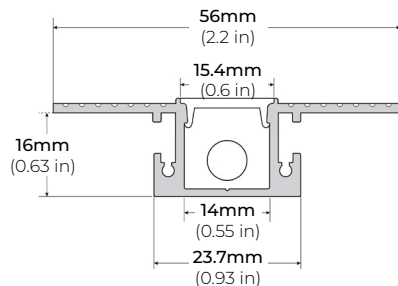

ALP-70R

LENGTHS 48" | 98"
LENS Frosted
FINISH Black | Silver

ALP-102R

LENGTHS 49" | 98"
LENS Frosted
FINISH Silver

TRIMLESS PROFILES

ALP-1300TL

LENGTHS 48" | 98"
LENS Clear, Frosted
FINISH White

ALP-2100TL

LENGTHS 48" | 96"
LENS Clear, Frosted
FINISH White

SAFIRE-20

2W DESIGNER SERIES LED TAPE LIGHT

COMPATIBLE ALUMINUM PROFILES

TRIMLESS PROFILES

ALP-2200TL

LENGTHS 48" | 96"
LENS Frosted
FINISH White

ALP-2300TL