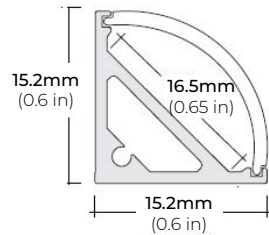

SAFIRE-20

2W DESIGNER SERIES LED TAPE LIGHT

COMPATIBLE ALUMINUM PROFILES

SURFACE PROFILES

ALU-SF

LENGTHS 39.4" | 78.9" | 84" | 98"
LENS Clear, Frosted
FINISH Black | Silver

ALU-CN (CORNER)

LENGTHS 39.4" | 78.9" | 84" | 98"
LENS Clear, Frosted
FINISH Black | Silver

ALP-20

LENGTHS 49.25" | 84" | 98.5"
LENS Frosted
FINISH White | Black | Silver

ALP-35

LENGTHS 48" | 96"
LENS Frosted
FINISH White | Black | Silver

ALP-50C (CORNER)

LENGTHS 49" | 84" | 98.5"
LENS Frosted
FINISH White | Black | Silver

ALP-50K-98

LENGTHS 39 3/8" | 78 7/8" | 98.5"
LENS Clear, Frosted
FINISH Black | Silver

ALP-60

LENGTHS 49.25" | 84" | 98.5"
LENS Frosted
FINISH White | Black | Silver

ALP-65

LENGTHS 48" | 96"
LENS Frosted
FINISH Silver