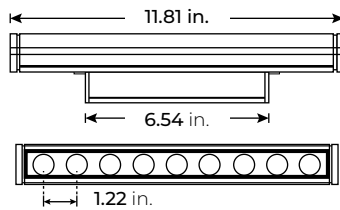

FEATURES

- 90+ CRI
- Multiple beam angles
- Multiple CCT options available
- ETL Listed

MODEL	LENGTH	COLOR TEMP	OPTICS	MOUNTING	FINISH	OPTIONS	VOLTAGE
LWW120-SL	12 11.81 in (9W)	27K 2700K	15 15°	FMB Fixed Mounting Bracket	TG Titanium Grey	ADLV Asymmetric Anti-Glare Louver	UNV 120V-277V
	24 23.62 in (18W)	30K 3000K	20 20°	STB Standard Tilting Bracket	BK Black	SDLV Symmetric Anti-Glare Louver	
	36 35.43 in (27W)	35K 3500K	35 35°	ETB Extended Tilting Bracket	WH White		
	48 47.24 in (36W)	40K 4000K	50 50°				
		50K 5000K	1040 10° x 40°				

LWW120-SL

120V-277V HIGH-OUTPUT LED WALL WASHER

DIMENSIONS

LWW120-SL-12

LWW120-SL-24

LWW120-SL-36

LWW120-SL-48

LWW120-SL