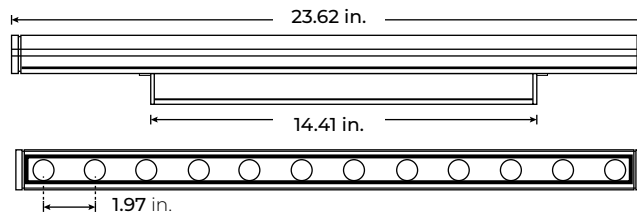

FEATURES

- 90+ CRI
- Multiple beam angles
- Multiple CCT options available
- ETL Listed

MODEL	LENGTH	COLOR TEMP	OPTICS	MOUNTING	FINISH	OPTIONS	VOLTAGE
LWW120-SL	12 11.81 in (9W)	27K 2700K	15 15°	FMB Fixed Mounting Bracket	TG Titanium Grey	ADLV Asymmetric Anti-Glare Louver	UNV 120V-277V
	24 23.62 in (18W)	30K 3000K	20 20°	STB Standard Tilting Bracket	BK Black	SDLV Symmetric Anti-Glare Louver	
	36 35.43 in (27W)	35K 3500K	35 35°	ETB Extended Tilting Bracket	WH White		
	48 47.24 in (36W)	40K 4000K	50 50°				
		50K 5000K	1040 10° x 40°				

LWW120-SL

120V-277V HIGH-OUTPUT LED WALL WASHER

DIMENSIONS

LWW120-SL-12

LWW120-SL-24

LWW120-SL-36

LWW120-SL-48

LWW120-SL