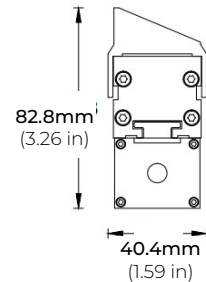

LWW120-SL

120V-277V HIGH-OUTPUT LED WALL WASHER

DIMENSIONS

LWW120-SL-12

LWW120-SL-24

LWW120-SL-36

LWW120-SL-48

LWW120-SL

120V-277V HIGH-OUTPUT LED WALL WASHER

OPTICS

MOUNTING ACCESSORIES

LWW120-FMB
FIXED MOUNTING BRACKET
*Sold Separately

LWW120-STB
STANDARD TILTING BRACKET
*Included with every Fixture

LWW120-ETB
EXTENDED TILTING BRACKET
*Sold Separately

COMPATIBLE ACCESSORIES

LWW120-SL-12-ADLV
LWW120-SL-24-ADLV
LWW120-SL-36-ADLV
LWW120-SL-48-ADLV
12", 24", 36", 48" ASYMMETRIC LOUVER
*Sold Separately

LWW120-SL-12-SDLV
LWW120-SL-24-SDLV
LWW120-SL-36-SDLV
LWW120-SL-48-SDLV
12", 24", 36", 48" SYMMETRIC LOUVER
*Sold Separately