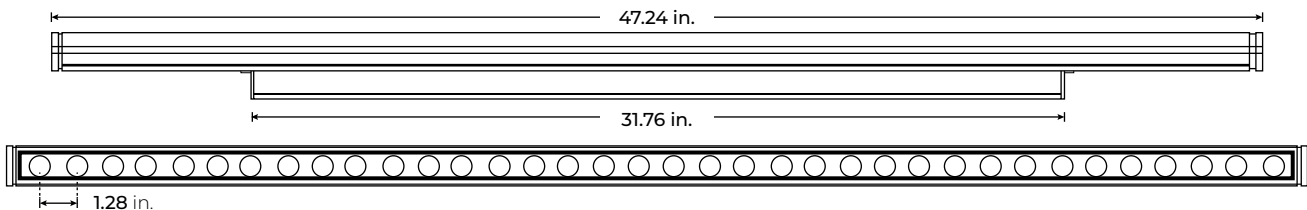

FEATURES

- 90+ CRI
- Multiple beam angles
- Multiple CCT options available
- ETL Listed

MODEL	LENGTH	COLOR TEMP	OPTICS	MOUNTING	FINISH	OPTIONS	VOLTAGE
LWW120-SL	12 11.81 in (9W)	27K 2700K	15 15°	FMB Fixed Mounting Bracket	TG Titanium Grey	ADLV Asymmetric Anti-Glare Louver	UNV 120V-277V
	24 23.62 in (18W)	30K 3000K	20 20°	STB Standard Tilting Bracket	BK Black	SDLV Symmetric Anti-Glare Louver	
	36 35.43 in (27W)	35K 3500K	35 35°	ETB Extended Tilting Bracket	WH White		
	48 47.24 in (36W)	40K 4000K	50 50°				
		50K 5000K	1040 10° x 40°				

LWW120-SL

120V-277V HIGH-OUTPUT LED WALL WASHER

DIMENSIONS

LWW120-SL-12

LWW120-SL-24

LWW120-SL-36

LWW120-SL-48

LWW120-SL

120V-277V HIGH-OUTPUT LED WALL WASHER

OPTICS

MOUNTING ACCESSORIES

LWW120-FMB
FIXED MOUNTING BRACKET
*Sold Separately

LWW120-STB
STANDARD TILTING BRACKET
*Included with every Fixture

LWW120-ETB
EXTENDED TILTING BRACKET
*Sold Separately