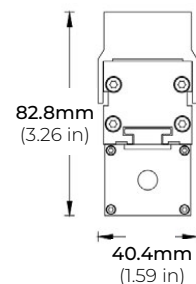

LWW120-SL

120V-277V HIGH-OUTPUT LED WALL WASHER

DIMENSIONS

LWW120-SL-12

LWW120-SL-24

LWW120-SL-36

LWW120-SL-48

LWW120-SL

120V-277V HIGH-OUTPUT LED WALL WASHER

OPTICS

MOUNTING ACCESSORIES

LWW120-FMB
FIXED MOUNTING BRACKET
*Sold Separately

LWW120-STB
STANDARD TILTING BRACKET
*Included with every Fixture

LWW120-ETB
EXTENDED TILTING BRACKET
*Sold Separately

COMPATIBLE ACCESSORIES

LWW120-SL-12-ADLV
LWW120-SL-24-ADLV
LWW120-SL-36-ADLV
LWW120-SL-48-ADLV
12", 24", 36", 48" ASYMMETRIC LOUVER
*Sold Separately

LWW120-SL-12-SDLV
LWW120-SL-24-SDLV
LWW120-SL-36-SDLV
LWW120-SL-48-SDLV
12", 24", 36", 48" SYMMETRIC LOUVER
*Sold Separately