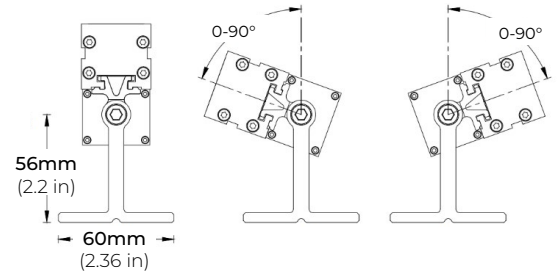

FEATURES

- 90+ CRI
- Multiple beam angles
- Multiple CCT options available
- ETL Listed

MODEL	LENGTH	COLOR TEMP	OPTICS	MOUNTING	FINISH	OPTIONS	VOLTAGE
LWW120-SL	12 11.81 in (9W)	27K 2700K	15 15°	FMB Fixed Mounting Bracket	TG Titanium Grey	ADLV Asymmetric Anti-Glare Louver	UNV 120V-277V
	24 23.62 in (18W)	30K 3000K	20 20°	STB Standard Tilting Bracket	BK Black	SDLV Symmetric Anti-Glare Louver	
	36 35.43 in (27W)	35K 3500K	35 35°	ETB Extended Tilting Bracket	WH White		
	48 47.24 in (36W)	40K 4000K	50 50°				
		50K 5000K	1040 10° x 40°				

LWW120-SL

120V-277V HIGH-OUTPUT LED WALL WASHER

DIMENSIONS

LWW120-SL-12

LWW120-SL-24

LWW120-SL-36

LWW120-SL-48

LWW120-SL

120V-277V HIGH-OUTPUT LED WALL WASHER

OPTICS

MOUNTING ACCESSORIES

LWW120-FMB
FIXED MOUNTING BRACKET
*Sold Separately

LWW120-STB
STANDARD TILTING BRACKET
*Included with every Fixture

LWW120-ETB
EXTENDED TILTING BRACKET
*Sold Separately

COMPATIBLE ACCESSORIES

LWW120-SL-12-ADLV
LWW120-SL-24-ADLV
LWW120-SL-36-ADLV
LWW120-SL-48-ADLV
12", 24", 36", 48" ASYMMETRIC LOUVER
*Sold Separately

LWW120-SL-12-SDLV
LWW120-SL-24-SDLV
LWW120-SL-36-SDLV
LWW120-SL-48-SDLV
12", 24", 36", 48" SYMMETRIC LOUVER
*Sold Separately