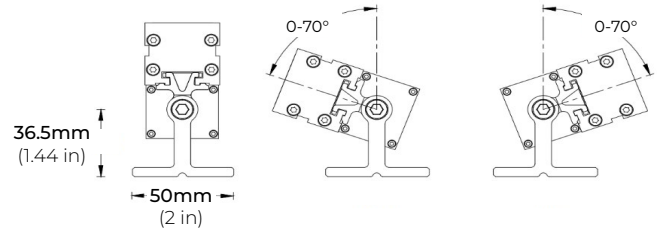

FEATURES

- 90+ CRI
- Multiple beam angles
- Multiple CCT options available
- ETL Listed

MODEL	LENGTH	COLOR TEMP	OPTICS	MOUNTING	FINISH	OPTIONS	VOLTAGE
LWW120-SL	12 11.81 in (9W)	27K 2700K	15 15°	FMB Fixed Mounting Bracket	TG Titanium Grey	ADLV Asymmetric Anti-Glare Louver	UNV 120V-277V
	24 23.62 in (18W)	30K 3000K	20 20°	STB Standard Tilting Bracket	BK Black	SDLV Symmetric Anti-Glare Louver	
	36 35.43 in (27W)	35K 3500K	35 35°	ETB Extended Tilting Bracket	WH White		
	48 47.24 in (36W)	40K 4000K	50 50°				
		50K 5000K	1040 10° x 40°				

LWW120-SL

120V-277V HIGH-OUTPUT LED WALL WASHER

DIMENSIONS

LWW120-SL-12

LWW120-SL-24

LWW120-SL-36

LWW120-SL-48

LWW120-SL

120V-277V HIGH-OUTPUT LED WALL WASHER

OPTICS

MOUNTING ACCESSORIES

LWW120-FMB
FIXED MOUNTING BRACKET
*Sold Separately

LWW120-STB
STANDARD TILTING BRACKET
*Included with every Fixture

LWW120-ETB
EXTENDED TILTING BRACKET
*Sold Separately

COMPATIBLE ACCESSORIES

LWW120-SL-12-ADLV
LWW120-SL-24-ADLV
LWW120-SL-36-ADLV
LWW120-SL-48-ADLV
12", 24", 36", 48" ASYMMETRIC LOUVER
*Sold Separately

LWW120-SL-12-SDLV
LWW120-SL-24-SDLV
LWW120-SL-36-SDLV
LWW120-SL-48-SDLV
12", 24", 36", 48" SYMMETRIC LOUVER
*Sold Separately