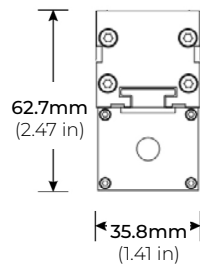

FEATURES

- 90+ CRI
- Multiple beam angles
- Multiple CCT options available
- ETL Listed

MODEL	LENGTH	COLOR TEMP	OPTICS	MOUNTING	FINISH	OPTIONS	VOLTAGE
LWW120-SL	12 11.81 in (9W)	27K 2700K	15 15°	FMB Fixed Mounting Bracket	TG Titanium Grey	ADLV Asymmetric Anti-Glare Louver	UNV 120V-277V
	24 23.62 in (18W)	30K 3000K	20 20°	STB Standard Tilting Bracket	BK Black	SDLV Symmetric Anti-Glare Louver	
	36 35.43 in (27W)	35K 3500K	35 35°	ETB Extended Tilting Bracket	WH White		
	48 47.24 in (36W)	40K 4000K	50 50°				
		50K 5000K	1040 10° x 40°				

LWW120-SL

120V-277V HIGH-OUTPUT LED WALL WASHER

DIMENSIONS

LWW120-SL-12

LWW120-SL-24

LWW120-SL-36

LWW120-SL-48

LWW120-SL