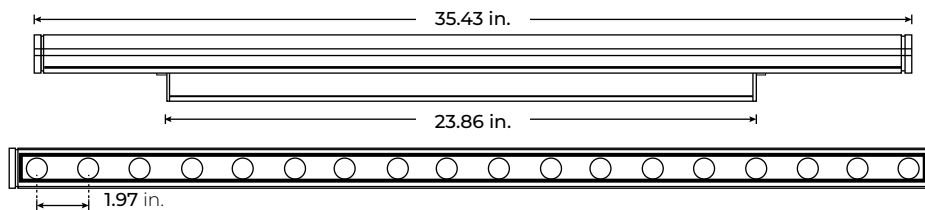

FEATURES

- 90+ CRI
- Multiple beam angles
- Multiple CCT options available
- ETL Listed

MODEL	LENGTH	COLOR TEMP	OPTICS	MOUNTING	FINISH	OPTIONS	VOLTAGE
LWW120-SL	12 11.81 in (9W)	27K 2700K	15 15°	FMB Fixed Mounting Bracket	TG Titanium Grey	ADLV Asymmetric Anti-Glare Louver	UNV 120V-277V
	24 23.62 in (18W)	30K 3000K	20 20°	STB Standard Tilting Bracket	BK Black	SDLV Symmetric Anti-Glare Louver	
	36 35.43 in (27W)	35K 3500K	35 35°	ETB Extended Tilting Bracket	WH White		
	48 47.24 in (36W)	40K 4000K	50 50°				
		50K 5000K	1040 10° x 40°				

LWW120-SL

120V-277V HIGH-OUTPUT LED WALL WASHER

DIMENSIONS

LWW120-SL-12

LWW120-SL-24

LWW120-SL-36

LWW120-SL-48

LWW120-SL

120V-277V HIGH-OUTPUT LED WALL WASHER

OPTICS

MOUNTING ACCESSORIES

LWW120-FMB
FIXED MOUNTING BRACKET
*Sold Separately

LWW120-STB
STANDARD TILTING BRACKET
*Included with every Fixture

LWW120-ETB
EXTENDED TILTING BRACKET
*Sold Separately