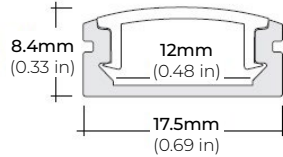

LSM-55MX

5.5W INDOOR COLOR-TUNING FLEXIBLE LED STRIP

DIMENSIONS

COLOR TUNING CONTROL MODULE

PSDE-TW2-010-CT
0-10V CONTROL

INPUT VOLTAGE	8-48V DC
INPUT CURRENT	5.1A MAX (per channel)
INPUT CONTROL	2
OUTPUT CURRENT	5A
MAX OUTPUT POWER	240W
DIMENSIONS	LxWxH (3.86" X 1.73" X 0.57")

LSM-55MX

5.5W INDOOR COLOR-TUNING FLEXIBLE LED STRIP

COMPATIBLE ALUMINUM PROFILES

SURFACE PROFILES

ALU-SF

LENGTHS 39³/₈" | 78⁷/₈" | 84" | 98"
LENS Clear, Frosted
FINISH Black | Silver

ALU-CN (CORNER)

LENGTHS 39³/₈" | 78⁷/₈" | 84" | 96"
LENS Clear, Frosted
FINISH Black | Silver

ALU-DS100

LENGTHS 39³/₈" | 78⁷/₈" | 84"
LENS Clear, Frosted
FINISH Silver

ALP-20

LENGTHS 49" | 84" | 98"
LENS Frosted
FINISH White | Black | Silver

ALP-35

LENGTHS 49.25" | 98.5"
LENS Frosted
FINISH White | Black | Silver

ALP-50C (CORNER)

LENGTHS 49.25" | 98.58" | 96"
LENS Frosted
FINISH White | Black | Silver

ALP-60

LENGTHS 49.25" | 98.5"
LENS Frosted
FINISH White | Black | Silver

ALP-65

LENGTHS 48" | 96"
LENS Frosted
FINISH Silver