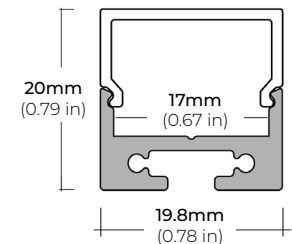

LSM-55MX

5.5W INDOOR COLOR-TUNING FLEXIBLE LED STRIP

COMPATIBLE ALUMINUM PROFILES

SURFACE PROFILES

ALU-SF

LENGTHS 39³/₈" | 78⁷/₈" | 84" | 98"
LENS Clear, Frosted
FINISH Black | Silver

ALU-CN (CORNER)

LENGTHS 39³/₈" | 78⁷/₈" | 84" | 96"
LENS Clear, Frosted
FINISH Black | Silver

ALU-DS100

LENGTHS 39³/₈" | 78⁷/₈" | 84"
LENS Clear, Frosted
FINISH Silver

ALP-20

LENGTHS 49" | 84" | 98"
LENS Frosted
FINISH White | Black | Silver

ALP-35

LENGTHS 49.25" | 98.5"
LENS Frosted
FINISH White | Black | Silver

ALP-50C (CORNER)

LENGTHS 49.25" | 98.58" | 96"
LENS Frosted
FINISH White | Black | Silver

ALP-60

LENGTHS 49.25" | 98.5"
LENS Frosted
FINISH White | Black | Silver

ALP-65

LENGTHS 48" | 96"
LENS Frosted
FINISH Silver

ALP-70

LENGTHS 49.25" | 84" | 98.5"
LENS Frosted
FINISH White | Black | Silver

ALP-80

LENGTHS 49.25" | 98.5"
LENS Frosted
FINISH Silver

RECESSED PROFILES

ALP-20R

LENGTHS 49.25" | 98.5"
LENS Frosted
FINISH White | Black | Silver