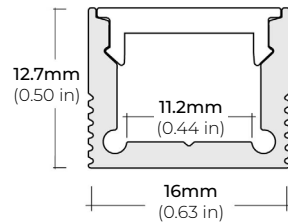

LSM-55MX

5.5W INDOOR COLOR-TUNING FLEXIBLE LED STRIP

COMPATIBLE ALUMINUM PROFILES

SURFACE PROFILES

ALU-SF

LENGTHS 39³/₈" | 78⁷/₈" | 84" | 98"
LENS Clear, Frosted
FINISH Black | Silver

ALU-CN (CORNER)

LENGTHS 39³/₈" | 78⁷/₈" | 84" | 96"
LENS Clear, Frosted
FINISH Black | Silver

ALU-DS100

LENGTHS 39³/₈" | 78⁷/₈" | 84"
LENS Clear, Frosted
FINISH Silver

ALP-20

LENGTHS 49" | 84" | 98"
LENS Frosted
FINISH White | Black | Silver

ALP-35

LENGTHS 49.25" | 98.5"
LENS Frosted
FINISH White | Black | Silver

ALP-50C (CORNER)

LENGTHS 49.25" | 98.58" | 96"
LENS Frosted
FINISH White | Black | Silver

ALP-60

LENGTHS 49.25" | 98.5"
LENS Frosted
FINISH White | Black | Silver

ALP-65

LENGTHS 48" | 96"
LENS Frosted
FINISH Silver

ALP-70

LENGTHS 49.25" | 84" | 98.5"
LENS Frosted
FINISH White | Black | Silver

ALP-80

LENGTHS 49.25" | 98.5"
LENS Frosted
FINISH Silver

RECESSED PROFILES

ALP-20R

LENGTHS 49.25" | 98.5"
LENS Frosted
FINISH White | Black | Silver