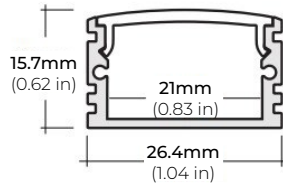

LSM-55MX

5.5W INDOOR COLOR-TUNING FLEXIBLE LED STRIP

DIMENSIONS

COLOR TUNING CONTROL MODULE

PSDE-TW2-010-CT
0-10V CONTROL

INPUT VOLTAGE	8-48V DC
INPUT CURRENT	5.1A MAX (per channel)
INPUT CONTROL	2
OUTPUT CURRENT	5A
MAX OUTPUT POWER	240W
DIMENSIONS	LxWxH (3.86" X 1.73" X 0.57")

LSM-55MX

5.5W INDOOR COLOR-TUNING FLEXIBLE LED STRIP

COMPATIBLE ALUMINUM PROFILES

SURFACE PROFILES

ALU-SF

LENGTHS 39³/₈" | 78⁷/₈" | 84" | 98"
LENS Clear, Frosted
FINISH Black | Silver

ALU-CN (CORNER)

LENGTHS 39³/₈" | 78⁷/₈" | 84" | 96"
LENS Clear, Frosted
FINISH Black | Silver

ALU-DS100

LENGTHS 39³/₈" | 78⁷/₈" | 84"
LENS Clear, Frosted
FINISH Silver

ALP-20

LENGTHS 49" | 84" | 98"
LENS Frosted
FINISH White | Black | Silver

ALP-35

LENGTHS 49.25" | 98.5"
LENS Frosted
FINISH White | Black | Silver

ALP-50C (CORNER)

LENGTHS 49.25" | 98.58" | 96"
LENS Frosted
FINISH White | Black | Silver

ALP-60

LENGTHS 49.25" | 98.5"
LENS Frosted
FINISH White | Black | Silver

ALP-65

LENGTHS 48" | 96"
LENS Frosted
FINISH Silver