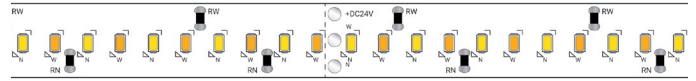

LSM-55MX

5.5W INDOOR COLOR-TUNING FLEXIBLE LED STRIP

Project _____
Location _____
Quote/ Ref # _____

LSM-55MX is a hybrid version of the LM-55 series. It features combined Color Temperatures in one LED strip ranging from warm 2200K to cool 5000K. It is capable of delivering 500+ lumens, dimmable and attaches to most surfaces. These strips are great for many common indoor applications.

SPECIFICATIONS

INPUT VOLTAGE	24V DC
POWER CONSUMPTION	5.5W per Ft.
LUMEN OUTPUT	500+ Lumens per Ft.
NO. OF LEDS	81 LEDs per Ft.
BEAM ANGLE	120°
CRI	90+
DIMMING/ CONTROL	MLV, ELV, 0-10 and TRIAC
MAXIMUM RUN LENGTH	12 Ft.
FIELD CUTTABLE	Every 2 in
IP RATING	IP45 dry location (Indoor)
LUMEN MAINTENANCE	50,000 Hrs.
OPERATING TEMPERATURE	-40°F (-40°C) ~ 140°F (60°C)
BINNING	1.5 Step Macadam Elipse
CERTIFICATIONS	UL Listed, TITLE 24 JA8, RoHS
DIMENSIONS	0.39" x 0.03" (9.8mm x 0.8mm) (WxH)

MODEL	COLOR TEMP A	COLOR TEMP B	LENGTH	VOLTAGE	PROFILE
LSM-55MX	18K 1800K	27K 2700K	16 16.4 Ft.	24 24 Volts	<i>See Page 3 for compatible profiles.</i>
	22K 2200K	30K 3000K	100 100 Ft.		
	25K 2500K	35K 3500K	1XX per Ft.		
	27K 2700K	42K 4200K			
	30K 3000K	50K 5000K			
	35K 3500K	60K 6000K			
	42K 4200K				
	50K 5000K				
60K 6000K			*1 = Custom length per FT. (Cuttable every 2")		* Custom color finishes require powder coating. Allow 7 days leads time.

LSM-55MX

5.5W INDOOR COLOR-TUNING FLEXIBLE LED STRIP

DIMENSIONS

COLOR TUNING CONTROL MODULE

PSDE-TW2-010-CT
0-10V CONTROL

INPUT VOLTAGE	8-48V DC
INPUT CURRENT	5.1A MAX (per channel)
INPUT CONTROL	2
OUTPUT CURRENT	5A
MAX OUTPUT POWER	240W
DIMENSIONS	LxWxH (3.86" X 1.73" X 0.57")