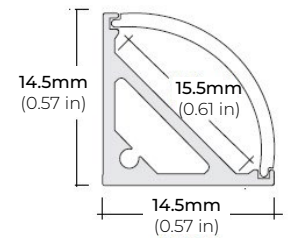

LSM-55MX

5.5W INDOOR COLOR-TUNING FLEXIBLE LED STRIP

COMPATIBLE ALUMINUM PROFILES

SURFACE PROFILES

ALU-SF

LENGTHS 39³/₈" | 78⁷/₈" | 84" | 98"
LENS Clear, Frosted
FINISH Black | Silver

ALU-CN (CORNER)

LENGTHS 39³/₈" | 78⁷/₈" | 84" | 96"
LENS Clear, Frosted
FINISH Black | Silver

ALU-DS100

LENGTHS 39³/₈" | 78⁷/₈" | 84"
LENS Clear, Frosted
FINISH Silver

ALP-20

LENGTHS 49" | 84" | 98"
LENS Frosted
FINISH White | Black | Silver

ALP-35

LENGTHS 49.25" | 98.5"
LENS Frosted
FINISH White | Black | Silver

ALP-50C (CORNER)

LENGTHS 49.25" | 98.58" | 96"
LENS Frosted
FINISH White | Black | Silver

ALP-60

LENGTHS 49.25" | 98.5"
LENS Frosted
FINISH White | Black | Silver

ALP-65

LENGTHS 48" | 96"
LENS Frosted
FINISH Silver

ALP-70

LENGTHS 49.25" | 84" | 98.5"
LENS Frosted
FINISH White | Black | Silver

ALP-80

LENGTHS 49.25" | 98.5"
LENS Frosted
FINISH Silver

RECESSED PROFILES

ALP-20R

LENGTHS 49.25" | 98.5"
LENS Frosted
FINISH White | Black | Silver