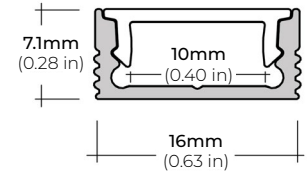

LSM-55MX

5.5W INDOOR COLOR-TUNING FLEXIBLE LED STRIP

DIMENSIONS

COLOR TUNING CONTROL MODULE

PSDE-TW2-010-CT
0-10V CONTROL

INPUT VOLTAGE	8-48V DC
INPUT CURRENT	5.1A MAX (per channel)
INPUT CONTROL	2
OUTPUT CURRENT	5A
MAX OUTPUT POWER	240W
DIMENSIONS	LxWxH (3.86" X 1.73" X 0.57")

LSM-55MX

5.5W INDOOR COLOR-TUNING FLEXIBLE LED STRIP

COMPATIBLE ALUMINUM PROFILES

SURFACE PROFILES

ALU-SF

LENGTHS 39³/₈" | 78⁷/₈" | 84" | 98"
LENS Clear, Frosted
FINISH Black | Silver

ALU-CN (CORNER)

LENGTHS 39³/₈" | 78⁷/₈" | 84" | 96"
LENS Clear, Frosted
FINISH Black | Silver

ALU-DS100

LENGTHS 39³/₈" | 78⁷/₈" | 84"
LENS Clear, Frosted
FINISH Silver

ALP-20

LENGTHS 49" | 84" | 98"
LENS Frosted
FINISH White | Black | Silver

ALP-35

LENGTHS 49.25" | 98.5"
LENS Frosted
FINISH White | Black | Silver

ALP-50C (CORNER)

LENGTHS 49.25" | 98.58" | 96"
LENS Frosted
FINISH White | Black | Silver

ALP-60

LENGTHS 49.25" | 98.5"
LENS Frosted
FINISH White | Black | Silver

ALP-65

LENGTHS 48" | 96"
LENS Frosted
FINISH Silver