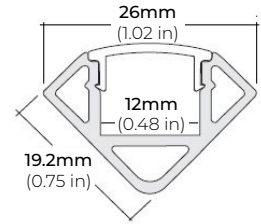

SPECIFICATIONS

INPUT VOLTAGE	24V DC
POWER CONSUMPTION	5.5W per Ft.
LUMEN OUTPUT	500+ Lumens per Ft.
NO. OF LEDS	81 LEDs per Ft.
BEAM ANGLE	120°
CRI	90+
DIMMING/ CONTROL	MLV, ELV, 0-10 and TRIAC
MAXIMUM RUN LENGTH	12 Ft.
FIELD CUTTABLE	Every 2 in
IP RATING	IP45 dry location (Indoor)
LUMEN MAINTENANCE	50,000 Hrs.
OPERATING TEMPERATURE	-40°F (-40°C) ~ 140°F (60°C)
BINNING	1.5 Step Macadam Elipse
CERTIFICATIONS	UL Listed, TITLE 24 JA8, RoHS
DIMENSIONS	0.39" x 0.03" (9.8mm x 0.8mm) (WxH)

LSM-55MX

5.5W INDOOR COLOR-TUNING FLEXIBLE LED STRIP

DIMENSIONS

COLOR TUNING CONTROL MODULE

PSDE-TW2-010-CT
0-10V CONTROL

INPUT VOLTAGE	8-48V DC
INPUT CURRENT	5.1A MAX (per channel)
INPUT CONTROL	2
OUTPUT CURRENT	5A
MAX OUTPUT POWER	240W
DIMENSIONS	LxWxH (3.86" X 1.73" X 0.57")

LSM-55MX

5.5W INDOOR COLOR-TUNING FLEXIBLE LED STRIP

COMPATIBLE ALUMINUM PROFILES

SURFACE PROFILES

ALU-SF

LENGTHS 39³/₈" | 78⁷/₈" | 84" | 98"
LENS Clear, Frosted
FINISH Black | Silver

ALU-CN (CORNER)

LENGTHS 39³/₈" | 78⁷/₈" | 84" | 96"
LENS Clear, Frosted
FINISH Black | Silver

ALU-DS100

LENGTHS 39³/₈" | 78⁷/₈" | 84"
LENS Clear, Frosted
FINISH Silver

ALP-20

LENGTHS 49" | 84" | 98"
LENS Frosted
FINISH White | Black | Silver

ALP-35

LENGTHS 49.25" | 98.5"
LENS Frosted
FINISH White | Black | Silver