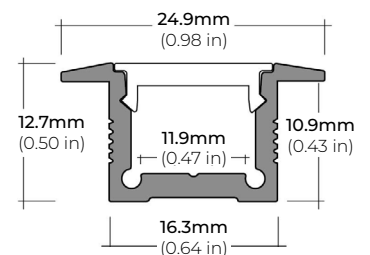

ALP-50C (CORNER)

LENGTHS 49.25" | 98.58" | 96"
LENS Frosted
FINISH White | Black | Silver

ALP-60

LENGTHS 49.25" | 98.5"
LENS Frosted
FINISH White | Black | Silver

ALP-65

LENGTHS 48" | 96"
LENS Frosted
FINISH Silver

ALP-70

LENGTHS 49.25" | 84" | 98.5"
LENS Frosted
FINISH White | Black | Silver

ALP-80

LENGTHS 49.25" | 98.5"
LENS Frosted
FINISH Silver

RECESSED PROFILES

ALP-20R

LENGTHS 49.25" | 98.5"
LENS Frosted
FINISH White | Black | Silver

ALP-60R

LENGTHS 49.25" | 84" | 98.5"
LENS Frosted
FINISH White | Black | Silver

* For more compatible profiles, visit corelightingusa.com