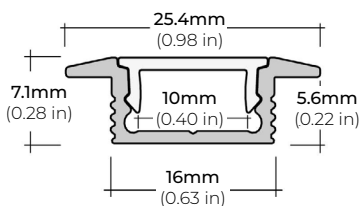

ALU-DS100

LENGTHS 39³/₈" | 78⁷/₈" | 84"
LENS Clear, Frosted
FINISH Silver

ALP-20

LENGTHS 49" | 84" | 98"
LENS Frosted
FINISH White | Black | Silver

ALP-35

LENGTHS 49.25" | 98.5"
LENS Frosted
FINISH White | Black | Silver

ALP-50C (CORNER)

LENGTHS 49.25" | 98.58" | 96"
LENS Frosted
FINISH White | Black | Silver

ALP-60

LENGTHS 49.25" | 98.5"
LENS Frosted
FINISH White | Black | Silver

ALP-65

LENGTHS 48" | 96"
LENS Frosted
FINISH Silver

ALP-70

LENGTHS 49.25" | 84" | 98.5"
LENS Frosted
FINISH White | Black | Silver

ALP-80

LENGTHS 49.25" | 98.5"
LENS Frosted
FINISH Silver

RECESSED PROFILES

ALP-20R

LENGTHS 49.25" | 98.5"
LENS Frosted
FINISH White | Black | Silver

ALP-60R

LENGTHS 49.25" | 84" | 98.5"
LENS Frosted
FINISH White | Black | Silver

* For more compatible profiles, visit corelightingusa.com