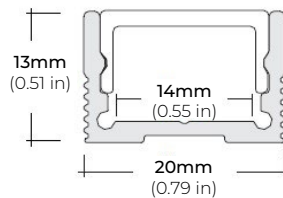

LSM-55MX

5.5W INDOOR COLOR-TUNING FLEXIBLE LED STRIP

COMPATIBLE ALUMINUM PROFILES

SURFACE PROFILES

ALU-SF

LENGTHS 39³/₈" | 78⁷/₈" | 84" | 98"
LENS Clear, Frosted
FINISH Black | Silver

ALU-CN (CORNER)

LENGTHS 39³/₈" | 78⁷/₈" | 84" | 96"
LENS Clear, Frosted
FINISH Black | Silver

ALU-DS100

LENGTHS 39³/₈" | 78⁷/₈" | 84"
LENS Clear, Frosted
FINISH Silver

ALP-20

LENGTHS 49" | 84" | 98"
LENS Frosted
FINISH White | Black | Silver

ALP-35

LENGTHS 49.25" | 98.5"
LENS Frosted
FINISH White | Black | Silver

ALP-50C (CORNER)

LENGTHS 49.25" | 98.58" | 96"
LENS Frosted
FINISH White | Black | Silver

ALP-60

LENGTHS 49.25" | 98.5"
LENS Frosted
FINISH White | Black | Silver

ALP-65

LENGTHS 48" | 96"
LENS Frosted
FINISH Silver

ALP-70

LENGTHS 49.25" | 84" | 98.5"
LENS Frosted
FINISH White | Black | Silver

ALP-80

LENGTHS 49.25" | 98.5"
LENS Frosted
FINISH Silver

RECESSED PROFILES

ALP-20R

LENGTHS 49.25" | 98.5"
LENS Frosted
FINISH White | Black | Silver