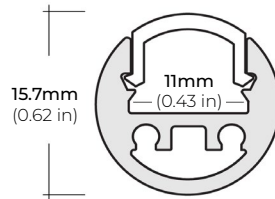

LSM-55MX

5.5W INDOOR COLOR-TUNING FLEXIBLE LED STRIP

COMPATIBLE ALUMINUM PROFILES

SURFACE PROFILES

ALU-SF

LENGTHS 39³/₈" | 78⁷/₈" | 84" | 98"
LENS Clear, Frosted
FINISH Black | Silver

ALU-CN (CORNER)

LENGTHS 39³/₈" | 78⁷/₈" | 84" | 96"
LENS Clear, Frosted
FINISH Black | Silver

ALU-DS100

LENGTHS 39³/₈" | 78⁷/₈" | 84"
LENS Clear, Frosted
FINISH Silver

ALP-20

LENGTHS 49" | 84" | 98"
LENS Frosted
FINISH White | Black | Silver

ALP-35

LENGTHS 49.25" | 98.5"
LENS Frosted
FINISH White | Black | Silver

ALP-50C (CORNER)

LENGTHS 49.25" | 98.58" | 96"
LENS Frosted
FINISH White | Black | Silver

ALP-60

LENGTHS 49.25" | 98.5"
LENS Frosted
FINISH White | Black | Silver

ALP-65

LENGTHS 48" | 96"
LENS Frosted
FINISH Silver

ALP-70

LENGTHS 49.25" | 84" | 98.5"
LENS Frosted
FINISH White | Black | Silver

ALP-80

LENGTHS 49.25" | 98.5"
LENS Frosted
FINISH Silver

RECESSED PROFILES

ALP-20R

LENGTHS 49.25" | 98.5"
LENS Frosted
FINISH White | Black | Silver