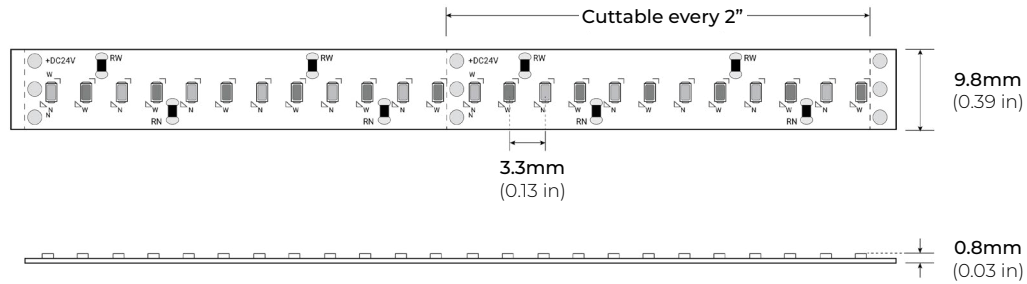

SPECIFICATIONS

INPUT VOLTAGE	24V DC
POWER CONSUMPTION	5.5W per Ft.
LUMEN OUTPUT	500+ Lumens per Ft.
NO. OF LEDS	81 LEDs per Ft.
BEAM ANGLE	120°
CRI	90+
DIMMING/ CONTROL	MLV, ELV, 0-10 and TRIAC
MAXIMUM RUN LENGTH	12 Ft.
FIELD CUTTABLE	Every 2 in
IP RATING	IP45 dry location (Indoor)
LUMEN MAINTENANCE	50,000 Hrs.
OPERATING TEMPERATURE	-40°F (-40°C) ~ 140°F (60°C)
BINNING	1.5 Step Macadam Elipse
CERTIFICATIONS	UL Listed, TITLE 24 JA8, RoHS
DIMENSIONS	0.39" x 0.03" (9.8mm x 0.8mm) (WxH)

MODEL	COLOR TEMP A	COLOR TEMP B	LENGTH	VOLTAGE	PROFILE
LSM-55MX	18K 1800K	27K 2700K	16 16.4 Ft.	24 24 Volts	<i>See Page 3 for compatible profiles.</i>
	22K 2200K	30K 3000K	100 100 Ft.		
	25K 2500K	35K 3500K	1XX per Ft.		
	27K 2700K	42K 4200K			
	30K 3000K	50K 5000K			
	35K 3500K	60K 6000K			
	42K 4200K				
	50K 5000K				
60K 6000K			*1 = Custom length per FT. (Cuttable every 2")		* Custom color finishes require powder coating. Allow 7 days leads time.

LSM-55MX

5.5W INDOOR COLOR-TUNING FLEXIBLE LED STRIP

DIMENSIONS

COLOR TUNING CONTROL MODULE

PSDE-TW2-010-CT
0-10V CONTROL

INPUT VOLTAGE	8-48V DC
INPUT CURRENT	5.1A MAX (per channel)
INPUT CONTROL	2
OUTPUT CURRENT	5A
MAX OUTPUT POWER	240W
DIMENSIONS	LxWxH (3.86" X 1.73" X 0.57")