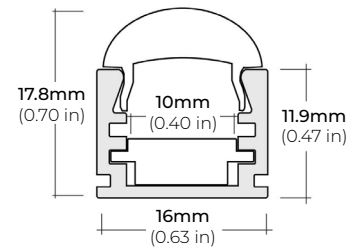

LSM-55MX

5.5W INDOOR COLOR-TUNING FLEXIBLE LED STRIP

COMPATIBLE ALUMINUM PROFILES

SURFACE PROFILES

ALU-SF

LENGTHS 39³/₈" | 78⁷/₈" | 84" | 98"
LENS Clear, Frosted
FINISH Black | Silver

ALU-CN (CORNER)

LENGTHS 39³/₈" | 78⁷/₈" | 84" | 96"
LENS Clear, Frosted
FINISH Black | Silver

ALU-DS100

LENGTHS 39³/₈" | 78⁷/₈" | 84"
LENS Clear, Frosted
FINISH Silver

ALP-20

LENGTHS 49" | 84" | 98"
LENS Frosted
FINISH White | Black | Silver

ALP-35

LENGTHS 49.25" | 98.5"
LENS Frosted
FINISH White | Black | Silver

ALP-50C (CORNER)

LENGTHS 49.25" | 98.58" | 96"
LENS Frosted
FINISH White | Black | Silver

ALP-60

LENGTHS 49.25" | 98.5"
LENS Frosted
FINISH White | Black | Silver

ALP-65

LENGTHS 48" | 96"
LENS Frosted
FINISH Silver

ALP-70

LENGTHS 49.25" | 84" | 98.5"
LENS Frosted
FINISH White | Black | Silver

ALP-80

LENGTHS 49.25" | 98.5"
LENS Frosted
FINISH Silver

RECESSED PROFILES

ALP-20R

LENGTHS 49.25" | 98.5"
LENS Frosted
FINISH White | Black | Silver