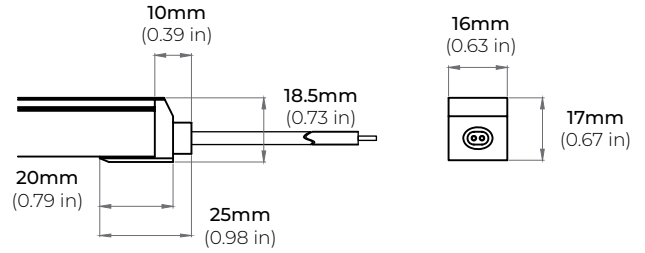

LNT65-SPA-MX

2W SAUNA/ STEAM RATED FLEXIBLE LED NEON SERIES

IP67 POWER FEED

IP67EF
END FEED