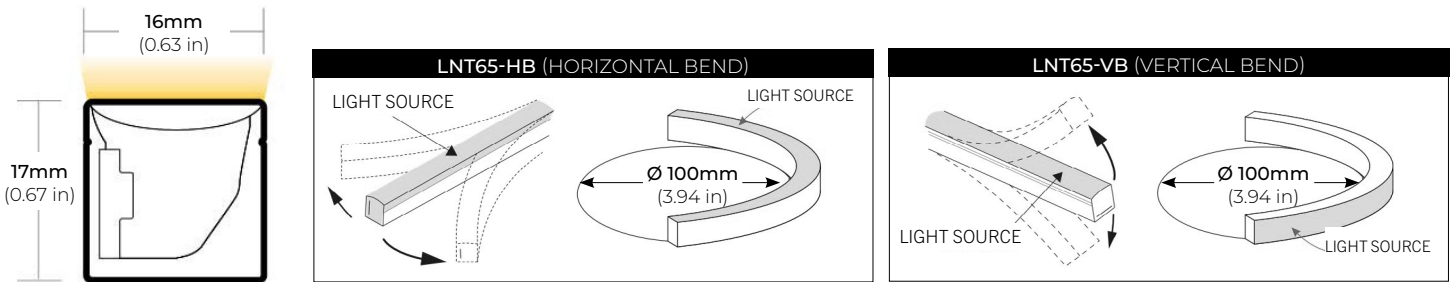

LNT65-SPA-MX

2W SAUNA/ STEAM RATED FLEXIBLE LED NEON SERIES

DIMENSIONS

COMPATIBLE ACCESSORIES

SELF LOCKING ALUMINUM PROFILE

LNT65-AC2
2" PROFILE

LNT65-AC39
39" PROFILE