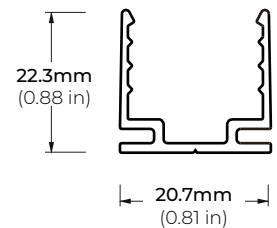

PLASTIC PROFILE

LNT65-PC39
39" PROFILE