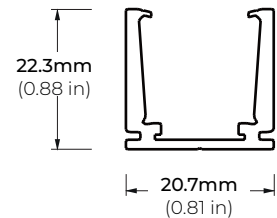

LNT65-SPA-MX

2W SAUNA/ STEAM RATED FLEXIBLE LED NEON SERIES

DIMENSIONS

COMPATIBLE ACCESSORIES

SELF LOCKING ALUMINUM PROFILE

LNT65-AC2
2" PROFILE

LNT65-AC39
39" PROFILE

PLASTIC PROFILE

LNT65-PC39
39" PROFILE

LNT65-BKT-ADJ
ADJUSTABLE BRACKET