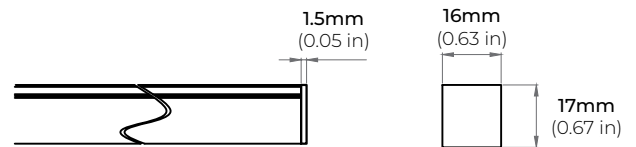

IP67BF
BOTTOM FEED

LNT65-EC
END CAP

LNT65-SPA-MX

2W SAUNA/ STEAM RATED FLEXIBLE LED NEON SERIES

CUTTING LENGTH CODES

LNT-65 Series is cuttable every 2.19" (5.6CM). Please refer to the chart below to determine actual lengths once LED is cut versus actual lengths required or specified.

Total Length Calculation = Order Code Length + End Feed option Length
Example: 66.4" Total Length = Order Code 30 (65.7") + (0.65") IP67 Side Feed

* Optional lead wire lengths available: 3Ft., 10Ft., 16Ft., 32Ft., 50Ft.