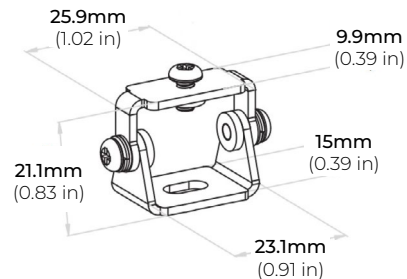

LNT65-BKT-ADJ
ADJUSTABLE BRACKET