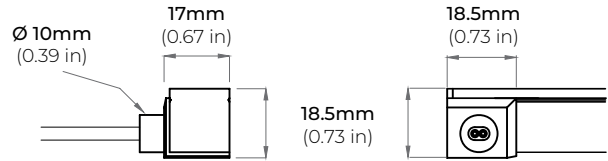

SPECIFICATIONS

INPUT VOLTAGE	24V DC Constant Voltage
POWER CONSUMPTION	2W per Ft.
LUMEN OUTPUT	90 Lm/ Ft.
CRI	88+
DIMMING/ CONTROL	MLV, ELV, 0-10 and TRIAC
MAXIMUM RUN LENGTH	32 Ft.
CUTTABLE	Every 55.6mm (2.19 in)
STORAGE TEMPERATURE	-40°F (-40°C) to 176°F (80°C)
OPERATING TEMPERATURE	-4°F (-20°C) to 194°F (90°C)
BEAM ANGLE	160°
LED CHIP	NICHIA
HUMIDITY	0-95% Non Condensing
IP RATING	IP67
CERTIFICATIONS	UL Listed
LUMEN MAINTENANCE	50,000 Hrs.

LNT65-PC39
39" PROFILE

LNT65-BKT-ADJ
ADJUSTABLE BRACKET

LNT65-SPA-MX

2W SAUNA/ STEAM RATED FLEXIBLE LED NEON SERIES

IP67 POWER FEED

IP67EF
END FEED

IP67SFL
SIDE FEED LEFT

IP67SFR
SIDE FEED RIGHT

IP67BF
BOTTOM FEED

LNT65-EC
END CAP

LNT65-SPA-MX

2W SAUNA/ STEAM RATED FLEXIBLE LED NEON SERIES

CUTTING LENGTH CODES

LNT-65 Series is cuttable every 2.19" (5.6CM). Please refer to the chart below to determine actual lengths once LED is cut versus actual lengths required or specified.

Total Length Calculation = Order Code Length + End Feed option Length
Example: 66.4" Total Length = Order Code 30 (65.7") + (0.65") IP67 Side Feed

* Optional lead wire lengths available: 3Ft., 10Ft., 16Ft., 32Ft., 50Ft.