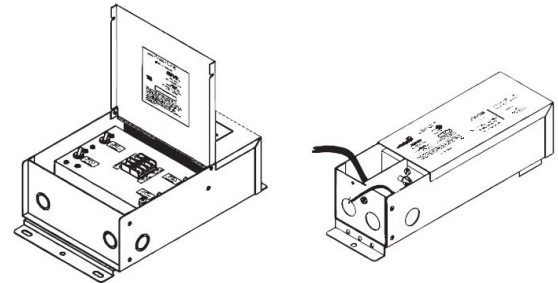

PSDH SERIES HIGH PERFORMANCE MAGNETIC LOW VOLTAGE (MLV)

PSDH-48W-24V	CLASS 2	11.25" X 3.37" X 3.25"
PSDH-96W-24V	CLASS 2	11.25" X 3.37" X 3.25"
PSDH-288W-24V	CLASS 2	14.25" X 8.43" X 4.43"