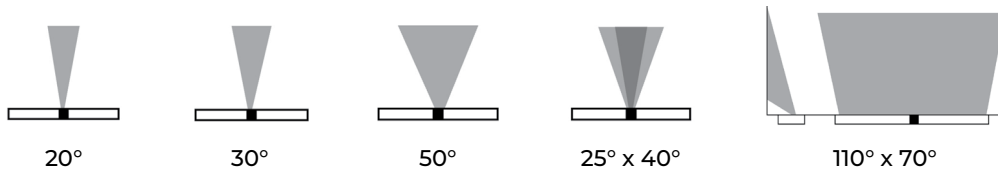

OPTICS

ACCESSORIES

LFO-AC48
LFO-AC96
ALUMINUM PROFILE