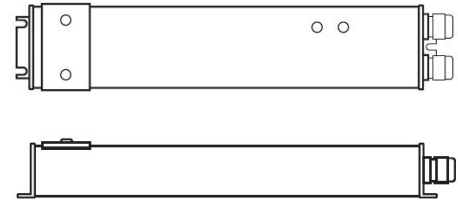

LFO-50

SYMMETRIC/ASYMMETRIC FLEXIBLE WALL WASHER LED STRIP

COMPATIBLE TRANSFORMERS

PSDE SERIES

0-10V DIMMING W/ JUNCTION BOX

PSDE-60W-24V-010-JB CLASS 2 12.1" X 2.36" X 1.4"