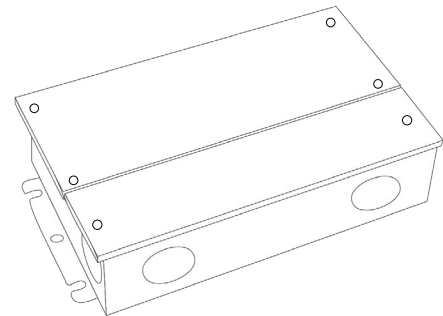

PSRX SERIES 4-IN-1 DIMMING DRIVER

PSRX-30W-24V	CLASS 2	6.5" X 3.72" X 1.57"
PSRX-60W-24V	CLASS 2	7.4" X 3.72" X 1.57"
PSRX-96W-24V	CLASS 2	8.66" X 3.72" X 1.57"
PSRX-150W-24V		10.24" X 4.13" X 1.77"
PSRX-192W-24V	CLASS 2	11" X 4" X 1.82"
PSRX-200W-24V		10.24" X 4.13" X 1.77"
PSRX-288W-24V	CLASS 2	11.85" X 4.25" X 1.82"
PSRX-300W-24V		10.94" X 4.33" X 1.77"