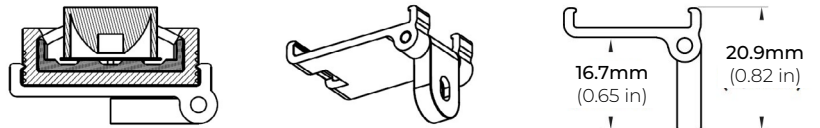

LFO-ASB
ADJUSTABLE BRACKET