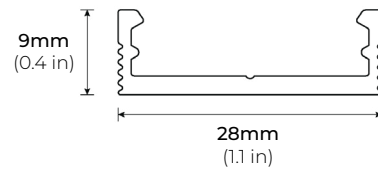

LFO-50

SYMMETRIC/ ASYMMETRIC FLEXIBLE WALL WASHER LED STRIP

DIMENSIONS

OPTICS

ACCESSORIES

LFO-AC48
LFO-AC96
ALUMINUM PROFILE

LFO-ASB
ADJUSTABLE BRACKET