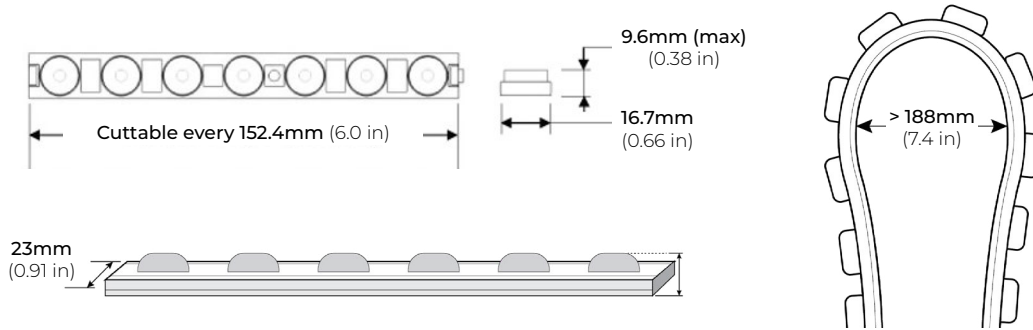

### SPECIFICATIONS

|                       |                                                             |
|-----------------------|-------------------------------------------------------------|
| INPUT VOLTAGE         | 24V DC                                                      |
| POWER CONSUMPTION     | 6W per Ft.                                                  |
| LUMEN OUTPUT          | 622 Lm (Symmetric)<br>513 Lm (Asymmetric)                   |
| NO. OF LEDs           | 14 LEDs per Ft. (Symmetric)<br>10 LEDs per Ft. (Asymmetric) |
| BEAM ANGLE            | 20°/ 30°/ 50°/ 25°x40°(Symmetric)<br>110°x70° (Asymmetric)  |
| CRI                   | 90+                                                         |
| COLOR TEMPERATURE     | 27K/ 30K/ 35K/ 40K/ 50K                                     |
| DIMMING               | MLV, ELV, 0-10 and TRIAC                                    |
| MAXIMUM RUN LENGTH    | 16 Ft.                                                      |
| FIELD CUTTABLE        | Every 6.0 in (152.4mm)                                      |
| IP RATING             | IP67 Wet Location (Outdoor)                                 |
| LUMEN MAINTENANCE     | 50,000 Hrs.                                                 |
| CERTIFICATIONS        | UL Listed, TITLE 24 JA8, ETL, RoHS                          |
| OPERATING TEMPERATURE | -40°F (-40°C) to +113°F (+45°C)                             |

### DIMENSIONS