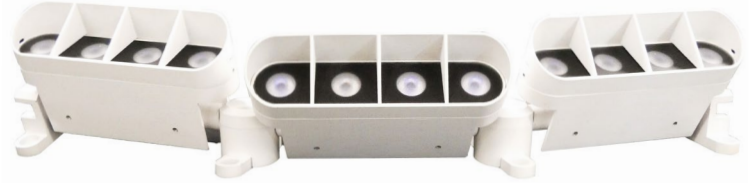

## MINI RGB/ RGBW WALL WASHER

Project \_\_\_\_\_

Location \_\_\_\_\_

Quote/ Ref # \_\_\_\_\_

The **Artic RGB/W** is an outdoor, high performance, LED wall washer featuring an articulating design which allows for the uniform illumination of curved facades, walls and circular columns. Individually aimed and addressable compact modules provide flexibility in creating seamless facade highlights. Available in various beam angles and elliptical optics. The adaptability of the Artic makes it a great fit for the most challenging applications

### FEATURES

- 140 Lumens per module (RGB)/ 240 Lumens per module (RGBW)
- Modules are individually addressable
- Can daisy chain up to 3 groups of 6 (Max. 18 modules)
- Proprietary Optical Technology
- DMX Ready
- Adjustable Mounting Bracket
- Facade Wall Washing
- Graze Lighting
- Signage