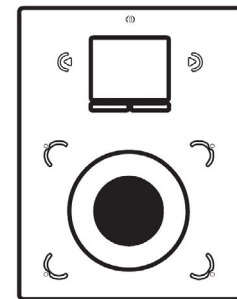

RGB-SDE3
WiFi DMX WALL CONTROLLER

INPUT VOLTAGE 6V DC, 0.6A
OUTPUT SIGNAL DMX512 (x2)
PROGRAMMABILITY PC/ MAC/ Tablet/ Smartphone
COLOR OPTIONS Black/ White
CONNECTIONS USB/ Ethernet/ RS232/ CLock/ 8dry contact ports/ 5V output relay
MEMORY MicroSD Card
WORKING TEMP -20°C ~ 40°C
DIMENSIONS LxWxH (5.75"x4.17"x0.43")