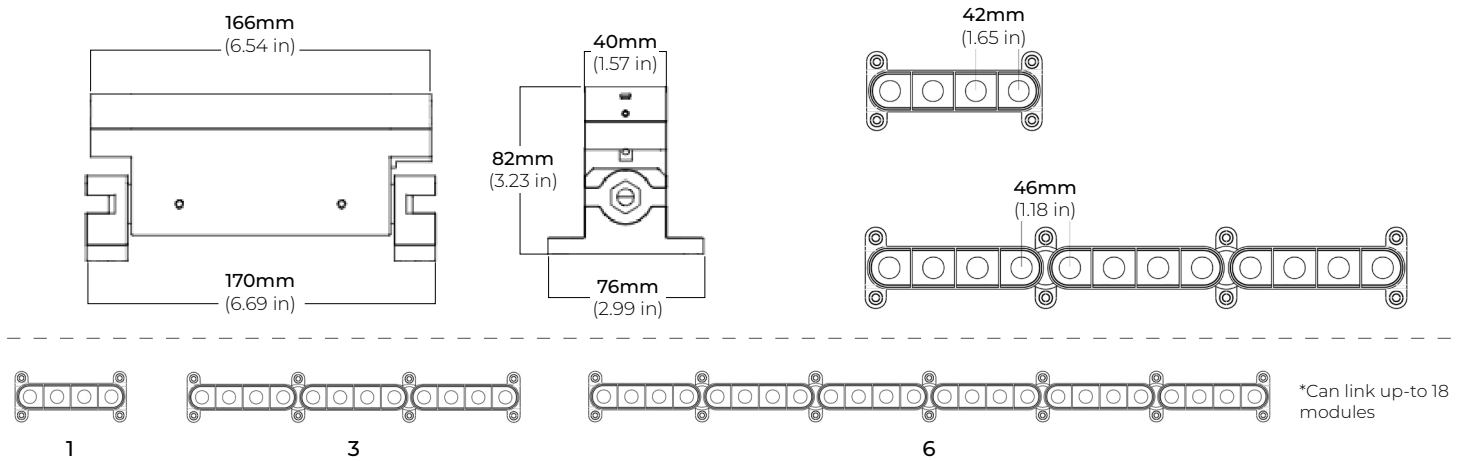

### SPECIFICATIONS

POWER CONSUMPTION	7W per 6.6 in per module
LUMEN OUTPUT	140 Lumens/ module (RGB) 240 Lumens/ module (RGBW)
CONTROL	DMX
CRI	90+
COLOR TEMPERATURE	RGB30K/ RGB40K/ RGB50K
MAXIMUM RUN LENGTH	Linkable up to 18 individual modules
OPERATING VOLTAGE	24V DC
OPERATING FREQUENCY	50/ 60 Hz
STORAGE TEMPERATURE	-30°C to 60°C
OPERATING TEMPERATURE	-40°C to 60°C
BEAM ANGLE OPTIONS	10°/ 15°/ 30°/ 10° X 50°/ 20° X 40°
IP RATING	IP67 Outdoor/ Wet Location
LUMEN MAINTENANCE	50,000 Hrs.

### FEATURES

- 140 Lumens per module (RGB)/ 240 Lumens per module (RGBW)
- Modules are individually addressable
- Can daisy chain up to 3 groups of 6 (Max. 18 modules)
- Proprietary Optical Technology
- DMX Ready
- Adjustable Mounting Bracket
- Facade Wall Washing
- Graze Lighting
- Signage

### DIMENSIONS