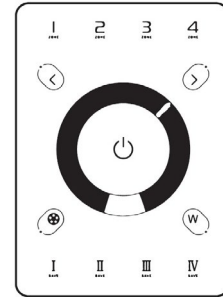

ARTIC RGB/W

MINI RGB/ RGBW WALL WASHER

DMX CONTROLLERS

RGB CT600
MULTI-FUNCTION RGBW WALL CONTROLLER

INPUT VOLTAGE 5V DC, 1A
OUTPUT SIGNAL RF 2.4GHZ + DMX512
CONTROL 4 ZONES
COLOR OPTIONS Black/ White
WORKING TEMP -20°C ~ 40°C
DIMENSIONS LxWxH (5.19"x7.08"x1.38")