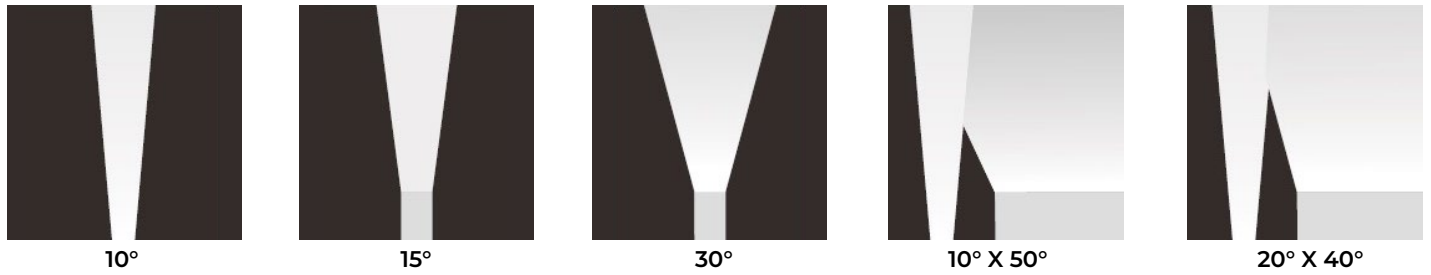

*Special order item— allow up to 4 weeks of lead time

ARTIC-MX

MINI COLOR TUNING WALL WASHER

DIMENSIONS

OPTICS

ACCESSORIES

FLAT LOUVRE (FLV)

* Product ships with Flat Louvre unless specified