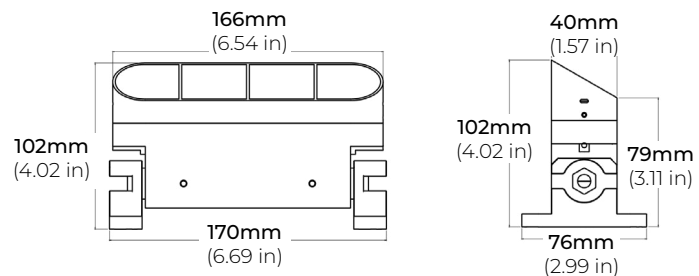

ANGLED LOUVRE (ALV)