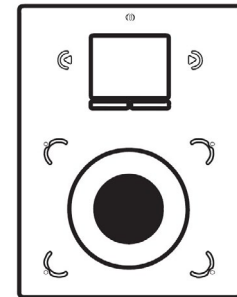

RGB-SDE3
WiFi DMX WALL CONTROLLER

INPUT VOLTAGE 6V DC, 0.6A
OUTPUT SIGNAL DMX512 (x2)
PROGRAMMABILITY PC/ MAC/ Tablet/ Smartphone
COLOR OPTIONS Black/ White
CONNECTIONS USB/ Ethernet/ RS232/ CLock/ 8dry contact ports/ 5V output relay
MEMORY MicroSD Card
WORKING TEMP -20°C ~ 40°C
DIMENSIONS LxWxH (5.75"x4.17"x0.43")