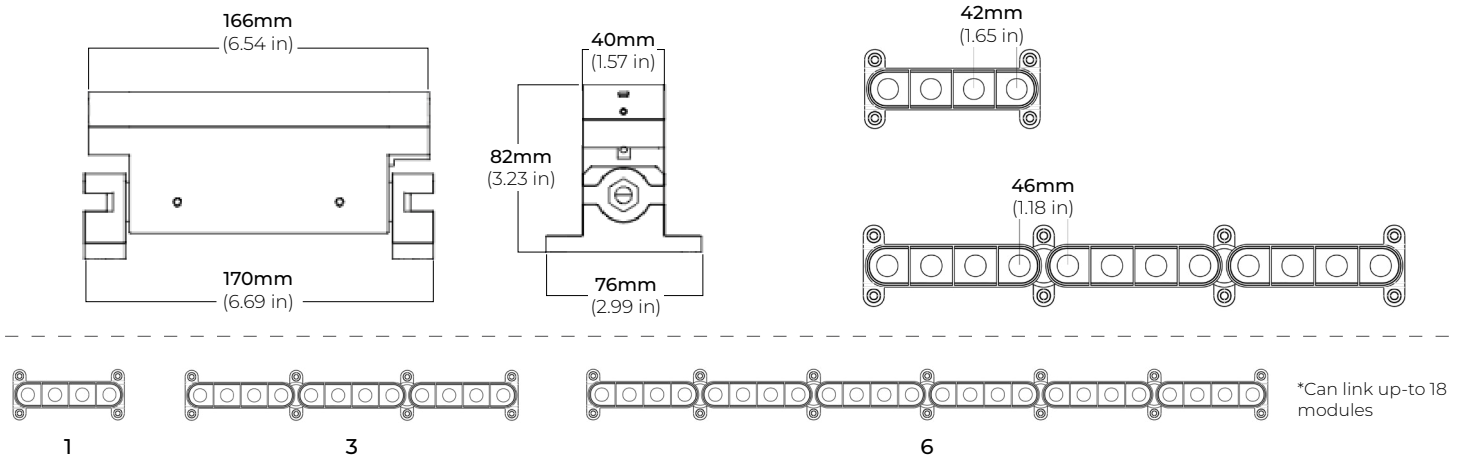

ARTIC-MX

MINI COLOR TUNING WALL WASHER

DIMENSIONS