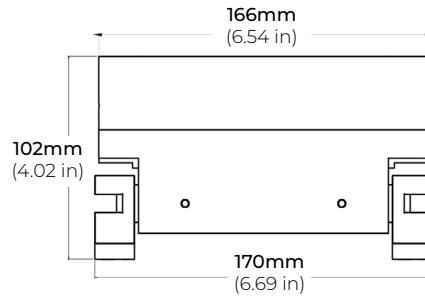

ARTIC-MX

MINI COLOR TUNING WALL WASHER

ACCESSORIES

STANDARD LOUVRE (SDLV)