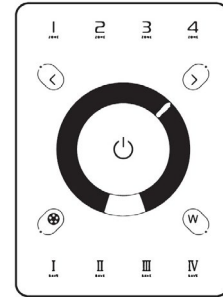

*Special order item— allow up to 4 weeks of lead time

ARTIC-MX

MINI COLOR TUNING WALL WASHER

DIMENSIONS

OPTICS

ACCESSORIES

FLAT LOUVRE (FLV)

* Product ships with Flat Louvre unless specified

ANGLED LOUVRE (ALV)

ARTIC-MX

MINI COLOR TUNING WALL WASHER

ACCESSORIES

STANDARD LOUVRE (SDLV)

CABLES

ARC-MX-LNK-10
ARC-MX-LNK-36
ARC-MX-LNK-72
10", 36", 72" LINK EXTENSION CABLE
*Sold Separately

ARC-MX-HWC-72
72" HARDWIRE CABLE
*Sold Separately

ARTIC-MX

MINI COLOR TUNING WALL WASHER

DMX CONTROLLERS

RGB CT600
MULTI-FUNCTION RGBW WALL CONTROLLER

INPUT VOLTAGE 5V DC, 1A
OUTPUT SIGNAL RF 2.4GHZ + DMX512
CONTROL 4 ZONES
COLOR OPTIONS Black/ White
WORKING TEMP -20°C ~ 40°C
DIMENSIONS LxWxH (5.19"x7.08"x1.38")

RGB-SCW4
WiFi DMX WALL CONTROLLER

INPUT VOLTAGE 5 - 10V DC, 06A
OUTPUT SIGNAL DMX512 (x2)
PROGRAMMABILITY PC/ MAC
COLOR OPTIONS Black/ White
CONNECTIONS USB/ 8dry contact ports/ Open drain output (for relay)
MEMORY Built-In Flash
WORKING TEMP -10°C ~ 45°C
DIMENSIONS LxWxH (5.75"x4.17"x0.43")