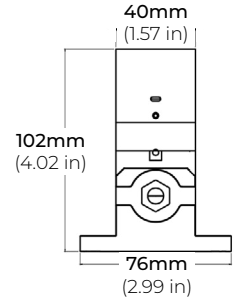

ARTIC-MX

MINI COLOR TUNING WALL WASHER

ACCESSORIES

STANDARD LOUVRE (SDLV)