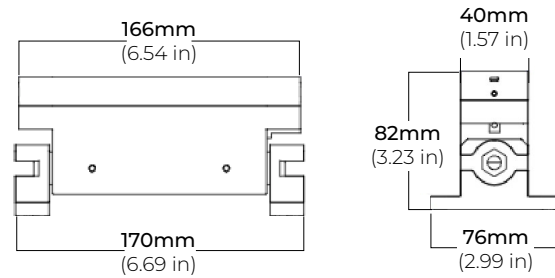

SPECIFICATIONS

POWER CONSUMPTION	7W per 6.6 in per module
LUMEN OUTPUT	500 Lumens/ module (RGB)
CONTROL	DMX
CRI	90+
COLOR TEMPERATURE	27K-5000K
MAXIMUM RUN LENGTH	Linkable up to 18 individual modules
OPERATING VOLTAGE	24V DC
OPERATING FREQUENCY	50/ 60 Hz
STORAGE TEMPERATURE	-30°C to 60°C
OPERATING TEMPERATURE	-40°C to 60°C
BEAM ANGLE OPTIONS	10°/15°/ 30°/10° X 50°/ 20° X 40°
IP RATING	IP67 Outdoor/ Wet Location
LUMEN MAINTENANCE	50,000 Hrs.

*Special order item— allow up to 4 weeks of lead time

ARTIC-MX

MINI COLOR TUNING WALL WASHER

DIMENSIONS

OPTICS

ACCESSORIES

FLAT LOUVRE (FLV)

* Product ships with Flat Louvre unless specified