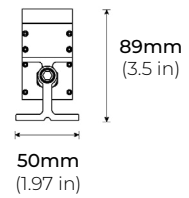

LPX120-AM
ADJUSTABLE MOUNTING