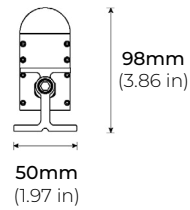

LPX120-AM
ADJUSTABLE MOUNTING