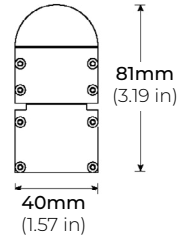

### SPECIFICATIONS

INPUT VOLTAGE	120V-277V
POWER CONSUMPTION	8W per Ft.
LEDS PER FIXTURE	12 LEDs (24") 18 LEDs (36") 24 LEDs (48")
PIXELS	Addressable Every 2 in.
LUMEN OUTPUT	Up to 265 Lm/ Ft. (Square Lens) Up to 260 Lm/ Ft. (Round Lens)
BEAM ANGLE	140° x 110° (Square Lens) 180° x 110° (Round Lens)
COLOR TEMPERATURE	RGBW+30K
DIMMING/ CONTROL	DMX
MAXIMUM RUN LENGTH	20 Ft.
IP RATING	IP66 Wet Location Rated
AMBIENT TEMPERATURE	-4°F (-20°C) to +122°F (+50°C)
LUMEN MAINTENANCE	50,000 Hrs.
CERTIFICATIONS	UL Listed
WARRANTY	5 years

### FEATURES

- 120V-277V
- 8W per Ft.
- 265 Lumens per Ft.
- DMX Control
- IP66 Wet Location
- UL Listed

MODEL	LENGTH	COLOR TEMP	MOUNTING	LENS	FINISH
LPX120	<b>24</b> 23.62 in.	<b>RGBW30K</b> RGB + 3000K	<b>FMB</b> Fixed Mounting	<b>SQ</b> Square	<b>WH</b> White
	<b>36</b> 35.43 in.		<b>AM</b> Adjustable Mounting	<b>RN</b> Round	<b>BK</b> Black
	<b>48</b> 47.24 in.				<b>GR</b> Grey

## DIMENSIONS

SQUARE LENS

ROUND LENS

LPX120-24

LPX120-36

LPX120-48

## OPTICS

SQUARE LENS

140° x 110°

ROUND LENS

180° x 110°