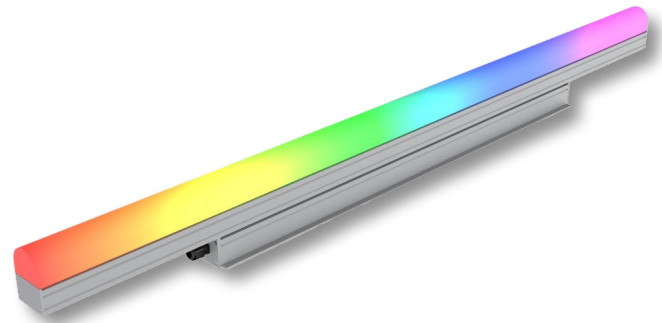

# LINEAR-PIXEL BAR

## 120V-277V INDOOR/ OUTDOOR ACCENT LIGHT

Project \_\_\_\_\_

Location \_\_\_\_\_

Quote/ Ref # \_\_\_\_\_

The **Linear Pixel Bar** is a powerful 120V LED linear luminaire ideal for media facades and delineation of largescale structures such as bridges and towers. IP66-rated for outdoor applications, the Linear Pixel Bar's acrylic square or rounded diffuser lenses produce perfectly uniform and saturated light that can be controlled with up to 12 in resolution for dynamic shows and monochrome video effects.

### SPECIFICATIONS

INPUT VOLTAGE	120V-277V
POWER CONSUMPTION	8W per Ft.
LEDS PER FIXTURE	12 LEDs (24") 18 LEDs (36") 24 LEDs (48")
PIXELS	Addressable Every 2 in.
LUMEN OUTPUT	Up to 265 Lm/ Ft. (Square Lens) Up to 260 Lm/ Ft. (Round Lens)
BEAM ANGLE	140° x 110° (Square Lens) 180° x 110° (Round Lens)
COLOR TEMPERATURE	RGBW+30K
DIMMING/ CONTROL	DMX
MAXIMUM RUN LENGTH	20 Ft.
IP RATING	IP66 Wet Location Rated
AMBIENT TEMPERATURE	-4°F (-20°C) to +122°F (+50°C)
LUMEN MAINTENANCE	50,000 Hrs.
CERTIFICATIONS	UL Listed
WARRANTY	5 years

### FEATURES

- 120V-277V
- 8W per Ft.
- 265 Lumens per Ft.
- DMX Control
- IP66 Wet Location
- UL Listed

MODEL	LENGTH	COLOR TEMP	MOUNTING	LENS	FINISH
LPX120	<b>24</b> 23.62 in.	<b>RGBW30K</b> RGB + 3000K	<b>FMB</b> Fixed Mounting	<b>SQ</b> Square	<b>WH</b> White
	<b>36</b> 35.43 in.		<b>AM</b> Adjustable Mounting	<b>RN</b> Round	<b>BK</b> Black
	<b>48</b> 47.24 in.				<b>GR</b> Grey