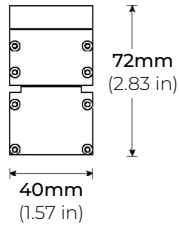

### SPECIFICATIONS

INPUT VOLTAGE	120V-277V
POWER CONSUMPTION	8W per Ft.
LEDS PER FIXTURE	12 LEDs (24") 18 LEDs (36") 24 LEDs (48")
PIXELS	Addressable Every 2 in.
LUMEN OUTPUT	Up to 265 Lm/ Ft. (Square Lens) Up to 260 Lm/ Ft. (Round Lens)
BEAM ANGLE	140° x 110° (Square Lens) 180° x 110° (Round Lens)
COLOR TEMPERATURE	RGBW+30K
DIMMING/ CONTROL	DMX
MAXIMUM RUN LENGTH	20 Ft.
IP RATING	IP66 Wet Location Rated
AMBIENT TEMPERATURE	-4°F (-20°C) to +122°F (+50°C)
LUMEN MAINTENANCE	50,000 Hrs.
CERTIFICATIONS	UL Listed
WARRANTY	5 years

### FEATURES

- 120V-277V
- 8W per Ft.
- 265 Lumens per Ft.
- DMX Control
- IP66 Wet Location
- UL Listed

MODEL	LENGTH	COLOR TEMP	MOUNTING	LENS	FINISH
LPX120	<b>24</b> 23.62 in.	<b>RGBW30K</b> RGB + 3000K	<b>FMB</b> Fixed Mounting	<b>SQ</b> Square	<b>WH</b> White
	<b>36</b> 35.43 in.		<b>AM</b> Adjustable Mounting	<b>RN</b> Round	<b>BK</b> Black
	<b>48</b> 47.24 in.				<b>GR</b> Grey

## DIMENSIONS

SQUARE LENS

ROUND LENS

LPX120-24

LPX120-36

LPX120-48

## OPTICS

SQUARE LENS

140° x 110°

ROUND LENS

180° x 110°