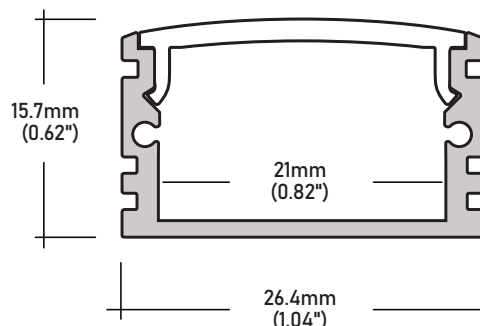

ALUDS100

Surface Mount Wide LED Profile

JOB NAME: _____
LOCATION: _____
QUOTE/REF#: _____

The ALU-DS100 is an Architectural-grade LED extrusion designed for surface mount applications and can fit wider linear LED strips up to 21mm (0.82") wide. Made from high quality aluminum and manufactured with a patented frosted diffuser for maximum lumen output and wider beam distribution.

SPECIFICATIONS

TYPE	Surface mount
AVAILABLE LENGTHS	39^{3/8"}, 78^{7/8"} and 84"
FINISH	Anodized Aluminum
LENS OPTIONS	Frosted / Clear
CHANNEL	ALU-DS100
LENS (SOLD SEPARATELY)	ALU-LN100-FR (frosted) ALU-LN100-CL (clear)
END CAP	ALU-DS100-EC
MOUNTING CLIPS	ALU-DS100-CL

FEATURES

- Customizable
- Durable, anodized aluminum
- Protects LED systems from dust and other elements
- Slim, low profile design
- Dissipates heat from LED, prolonging its lifetime

DIMENSIONS

Compatible with LED strips up to 21mm (0.82") wide.

LED tape light sold separately.

Clear and Frosted Lens diffuser sold separately

2 (two) end caps included with every channel.

Custom color finishes available (powder-coating).