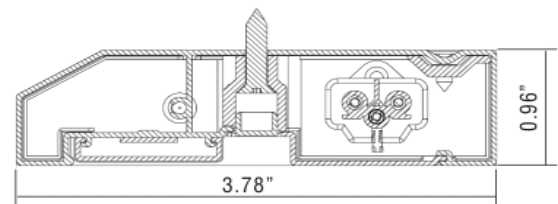

### FEATURES

- 120V NO TRANSFORMER REQUIRED
- 275~1100 Lumens
- White or Bronze finishes
- Dimmable with ELV (ELECTRONIC LOW-VOLTAGE)
- 8" to 32" Length Options
- Superior color rendering index
- Seamless connector included
- Linkable up to 400W

### SPECIFICATIONS

INPUT VOLTAGE	120V
POWER CONSUMPTION	6.75W per Ft.
LUMEN OUTPUT	413 Lm/Ft.
LED	5630
CCT	2700K, 3000K, 3500K and 4000K
CRI	90+
DIMMING	ELV (Electronic Low-Voltage)
MAXIMUM RUN LENGTH	Linkable up to 400W
MOUNTING	Surface
LUMEN MAINTENANCE	40,000 hrs.
FINISH OPTIONS	White and Bronze
CERTIFICATIONS	ETL listed, Energy Star, TITLE 24
DIMENSIONS	3.78" width x 0.96" height

### DIMENSIONS