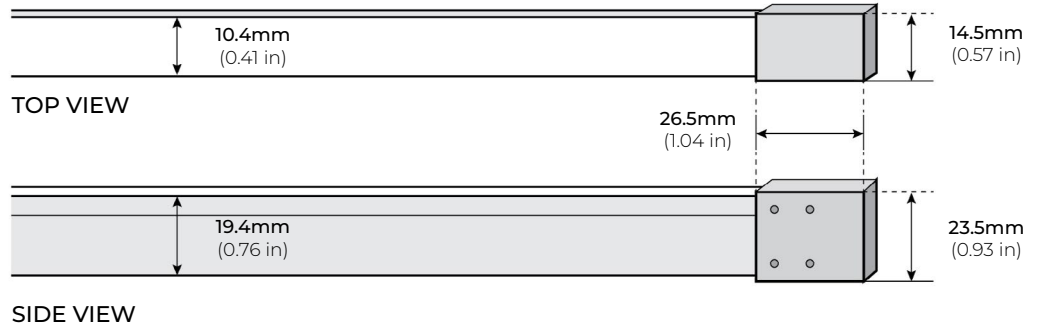

SPECIFICATIONS

POWER CONSUMPTION	4W per foot
LUMEN OUTPUT	130Lm/ Ft.
CRI	95+
COLOR TEMPERATURE	27K/ 30K/ 35K/ 40K/ 50K
DIMMING	ELV/ TRIAC
MAXIMUM RUN LENGTH	164Ft.
CUTTABLE	Every 4 in.
OPERATING VOLTAGE	120V
STORAGE TEMPERATURE	-20 ~ 60°C (-4 ~ 140°F)
OPERATING TEMPERATURE	-20 ~ 42°C (-4 ~ 107°F)
BEAM ANGLE	120°
BENDING DIAMETER	6.9"
IP RATING	IP65 Outdoor/ Wet Location
CERTIFICATIONS	ETL, RoHS
LUMEN MAINTENANCE	50,000 Hrs.

FEATURES

- 120° Light Source
- 120VAC AC Tape
- ELV/ TRIAC Dimming
- UV Resistant
- IP65

MODEL	LENS	LIGHT SURFACE	COLOR TEMP	VOLTAGE	LENGTH	POWER FEED	POWER FEED LENGTH
LNHV40	F Flat	HB Horizontal Bend	27K 2700K	120V 120 Volts	Per Foot Per Foot	IP65EF End Feed	HW36 36 Inch Power Feed
			30K 3000K				HW120 120 Inch Power Feed
			35K 3500K				HWXX Custom Length Power Feed
			40K 4000K				
			50K 5000K				

LNHV40

NEONFLEX 120V

DIMENSIONS

HORIZONTAL BEND

ACCESSORIES

LNHV40-AC2
MOUNTING BRACKET
12.45 X 12.45 X 19.05mm

LNHV40-AC48
ALUMINUM PROFILE

IP65 POWER FEED