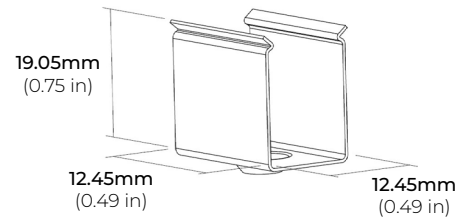

SPECIFICATIONS

POWER CONSUMPTION	4W per foot
LUMEN OUTPUT	130Lm/ Ft.
CRI	95+
COLOR TEMPERATURE	27K/ 30K/ 35K/ 40K/ 50K
DIMMING	ELV/ TRIAC
MAXIMUM RUN LENGTH	164Ft.
CUTTABLE	Every 4 in.
OPERATING VOLTAGE	120V
STORAGE TEMPERATURE	-20 ~ 60°C (-4 ~ 140°F)
OPERATING TEMPERATURE	-20 ~ 42°C (-4 ~ 107°F)
BEAM ANGLE	120°
BENDING DIAMETER	6.9"
IP RATING	IP65 Outdoor/ Wet Location
CERTIFICATIONS	ETL, RoHS
LUMEN MAINTENANCE	50,000 Hrs.

LNHV40

NEONFLEX 120V

DIMENSIONS

HORIZONTAL BEND

ACCESSORIES

LNHV40-AC2
MOUNTING BRACKET
12.45 X 12.45 X 19.05mm

LNHV40-AC48
ALUMINUM PROFILE

IP65 POWER FEED