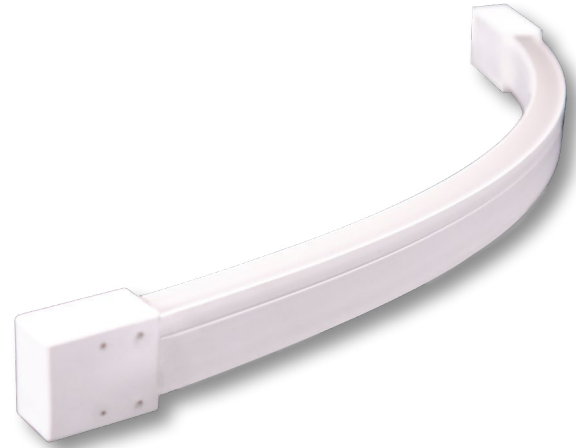

LNHV40

NEONFLEX 120V

Project _____

Location _____

Quote/ Ref # _____

LNHV40 is a 120V, high performance, flexible LED fixture, designed as a neon replacement without the need for an external power supply. Suitable for indoor and outdoor applications, the LNHV40 easily bends around contours and tight curves without being damaged.

SPECIFICATIONS

POWER CONSUMPTION	4W per foot
LUMEN OUTPUT	130Lm/ Ft.
CRI	95+
COLOR TEMPERATURE	27K/ 30K/ 35K/ 40K/ 50K
DIMMING	ELV/ TRIAC
MAXIMUM RUN LENGTH	164Ft.
CUTTABLE	Every 4 in.
OPERATING VOLTAGE	120V
STORAGE TEMPERATURE	-20 ~ 60°C (-4 ~ 140°F)
OPERATING TEMPERATURE	-20 ~ 42°C (-4 ~ 107°F)
BEAM ANGLE	120°
BENDING DIAMETER	6.9"
IP RATING	IP65 Outdoor/ Wet Location
CERTIFICATIONS	ETL, RoHS
LUMEN MAINTENANCE	50,000 Hrs.

FEATURES

- 120° Light Source
- 120VAC AC Tape
- ELV/ TRIAC Dimming
- UV Resistant
- IP65

MODEL	LENS	LIGHT SURFACE	COLOR TEMP	VOLTAGE	LENGTH	POWER FEED	POWER FEED LENGTH
LNHV40	F Flat	HB Horizontal Bend	27K 2700K	120V 120 Volts	Per Foot Per Foot	IP65EF End Feed	HW36 36 Inch Power Feed
			30K 3000K				HW120 120 Inch Power Feed
			35K 3500K				HWXX Custom Length Power Feed
			40K 4000K				
			50K 5000K				

LNHV40

NEONFLEX 120V

DIMENSIONS

HORIZONTAL BEND

ACCESSORIES

LNHV40-AC2
MOUNTING BRACKET
12.45 X 12.45 X 19.05mm

LNHV40-AC48
ALUMINUM PROFILE

IP65 POWER FEED