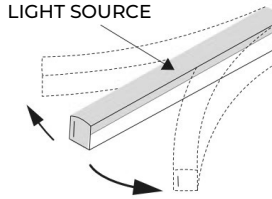

LNHV40

NEONFLEX 120V

DIMENSIONS

HORIZONTAL BEND

ACCESSORIES

LNHV40-AC2
MOUNTING BRACKET
12.45 X 12.45 X 19.05mm