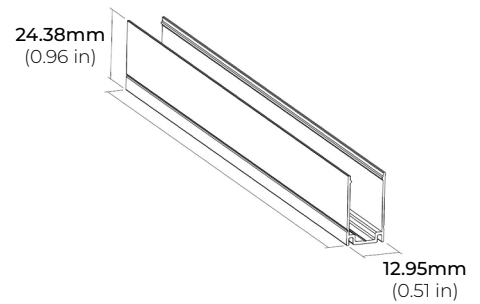

SPECIFICATIONS

POWER CONSUMPTION	4W per foot
LUMEN OUTPUT	130Lm/ Ft.
CRI	95+
COLOR TEMPERATURE	27K/ 30K/ 35K/ 40K/ 50K
DIMMING	ELV/ TRIAC
MAXIMUM RUN LENGTH	164Ft.
CUTTABLE	Every 4 in.
OPERATING VOLTAGE	120V
STORAGE TEMPERATURE	-20 ~ 60°C (-4 ~ 140°F)
OPERATING TEMPERATURE	-20 ~ 42°C (-4 ~ 107°F)
BEAM ANGLE	120°
BENDING DIAMETER	6.9"
IP RATING	IP65 Outdoor/ Wet Location
CERTIFICATIONS	ETL, RoHS
LUMEN MAINTENANCE	50,000 Hrs.

LNHV40

NEONFLEX 120V

DIMENSIONS

HORIZONTAL BEND

ACCESSORIES

LNHV40-AC2
MOUNTING BRACKET
12.45 X 12.45 X 19.05mm

LNHV40-AC48
ALUMINUM PROFILE

IP65 POWER FEED