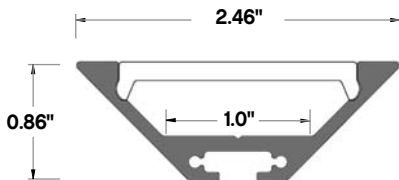

ORDERING GUIDE

ALP-190	SIZE	LENS	LIGHT ENGINE
MODEL	49 - 49.25 Inches 98 - 98.5 Inches	FR - Frosted Lens	See p.3 for compatible tape lights

COMPONENTS | ACCESSORIES

ALP-190-LN | Plastic Lens

TYPE FR (frosted)