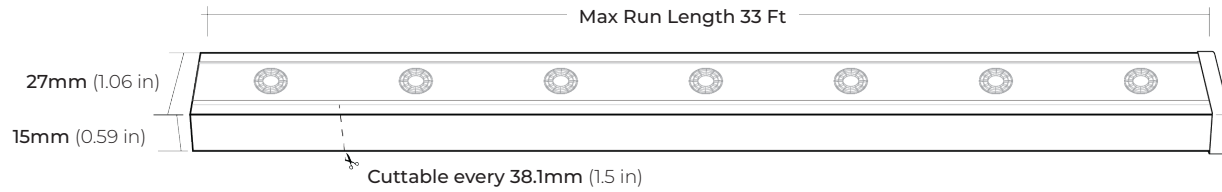

SPECIFICATIONS

POWER CONSUMPTION	5W per Ft.
LUMEN OUTPUT	333 - 400 Lumens per Ft.
CRI	90+
COLOR TEMPERATURE	27K/ 30K/ 35K/ 40K/ 50K
DIMMING/ CONTROL	MLV, ELV, 0-10 and TRIAC
MAXIMUM RUN LENGTH	33 Ft.
CUTTABLE	Every 1.5 in. (38.1mm)
OPERATING VOLTAGE	24V DC
STORAGE TEMPERATURE	-22°F (-30°C) to +176°F (+80°C)
OPERATING TEMPERATURE	-4°F (-20°C) to +122°F (+50°C)
BEAM ANGLE	15°/ 25°/ 45°/ 60°
IP RATING	IP67
CERTIFICATIONS	CE, RoHS
LUMEN MAINTENANCE	50,000 Hrs.

FEATURES

- 5W/ Ft.
- 24V DC
- 90+ CRI
- Continuous Run up to 33 Ft.
- Flexible, Silicone encapsulated
- Dimmable with CORE Lighting dimmable drivers
- Field Cuttable
- CE, RoHS

MODEL	COLOR TEMP	OPTIC	LENGTH	VOLTAGE	POWER FEED
LFO-90	27K 2700K	15 15°	1'XX per Ft.	24 24V DC	IP67BF Bottom Feed
	30K 3000K	25 25°			IP67SFL Side Feed Left
	35K 3500K	45 45°			IP67SFR Side Feed Right
	40K 4000K	60 60°			IP67EF End Feed
	50K 5000K				

*1 = Custom length per FT. (cuttable every 1.5")

LFO-90

5W INDOOR/ OUTDOOR LINEAR OPTICAL LED STRIP

DIMENSIONS

COMPATIBLE ACCESSORIES

LFO-90-MB
ALUMINUM MOUNTING CLIP
50 X 31.1 X 21.5mm (L x W x H)

LFO-90-AC39
ALUMINUM PROFILE
1000 X 31.1 X 21.5mm (L x W x H)

LFO-90-FX39
STAINLESS STEEL BENDABLE PROFILE
1000 X 28.2 X 19mm (L x W x H)

LFO-90

5W INDOOR/ OUTDOOR LINEAR OPTICAL LED STRIP

IP67 POWER FEED

IP67BF
BOTTOM FEED

IP67FL
SIDE LEFT FEED

IP67FR
SIDE RIGHT FEED