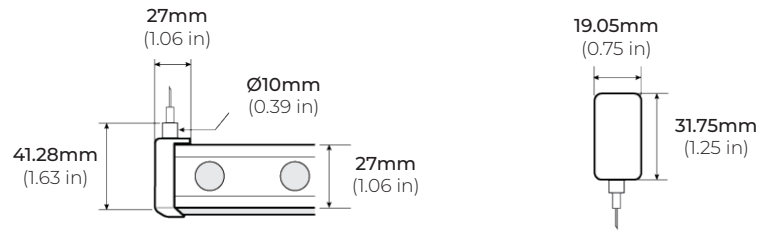

SPECIFICATIONS

POWER CONSUMPTION	5W per Ft.
LUMEN OUTPUT	333 - 400 Lumens per Ft.
CRI	90+
COLOR TEMPERATURE	27K/ 30K/ 35K/ 40K/ 50K
DIMMING/ CONTROL	MLV, ELV, 0-10 and TRIAC
MAXIMUM RUN LENGTH	33 Ft.
CUTTABLE	Every 1.5 in. (38.1mm)
OPERATING VOLTAGE	24V DC
STORAGE TEMPERATURE	-22°F (-30°C) to +176°F (+80°C)
OPERATING TEMPERATURE	-4°F (-20°C) to +122°F (+50°C)
BEAM ANGLE	15°/ 25°/ 45°/ 60°
IP RATING	IP67
CERTIFICATIONS	CE, RoHS
LUMEN MAINTENANCE	50,000 Hrs.

*1 = Custom length per FT. (cuttable every 1.5")

LFO-90

5W INDOOR/ OUTDOOR LINEAR OPTICAL LED STRIP

DIMENSIONS

COMPATIBLE ACCESSORIES

LFO-90-MB
ALUMINUM MOUNTING CLIP
50 X 31.1 X 21.5mm (L x W x H)

LFO-90-AC39
ALUMINUM PROFILE
1000 X 31.1 X 21.5mm (L x W x H)

LFO-90-FX39
STAINLESS STEEL BENDABLE PROFILE
1000 X 28.2 X 19mm (L x W x H)

LFO-90

5W INDOOR/ OUTDOOR LINEAR OPTICAL LED STRIP

IP67 POWER FEED

IP67BF
BOTTOM FEED

IP67FL
SIDE LEFT FEED

IP67FR
SIDE RIGHT FEED