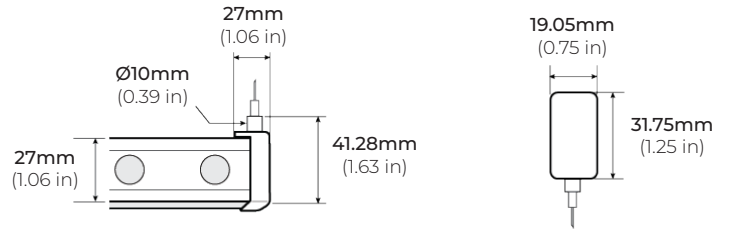

SPECIFICATIONS

POWER CONSUMPTION	5W per Ft.
LUMEN OUTPUT	333 - 400 Lumens per Ft.
CRI	90+
COLOR TEMPERATURE	27K/ 30K/ 35K/ 40K/ 50K
DIMMING/ CONTROL	MLV, ELV, 0-10 and TRIAC
MAXIMUM RUN LENGTH	33 Ft.
CUTTABLE	Every 1.5 in. (38.1mm)
OPERATING VOLTAGE	24V DC
STORAGE TEMPERATURE	-22°F (-30°C) to +176°F (+80°C)
OPERATING TEMPERATURE	-4°F (-20°C) to +122°F (+50°C)
BEAM ANGLE	15°/ 25°/ 45°/ 60°
IP RATING	IP67
CERTIFICATIONS	CE, RoHS
LUMEN MAINTENANCE	50,000 Hrs.

*1 = Custom length per FT. (cuttable every 1.5")

LFO-90

5W INDOOR/ OUTDOOR LINEAR OPTICAL LED STRIP

DIMENSIONS

COMPATIBLE ACCESSORIES

LFO-90-MB
ALUMINUM MOUNTING CLIP
50 X 31.1 X 21.5mm (L x W x H)

LFO-90-AC39
ALUMINUM PROFILE
1000 X 31.1 X 21.5mm (L x W x H)

LFO-90-FX39
STAINLESS STEEL BENDABLE PROFILE
1000 X 28.2 X 19mm (L x W x H)

LFO-90

5W INDOOR/ OUTDOOR LINEAR OPTICAL LED STRIP

IP67 POWER FEED

IP67BF
BOTTOM FEED

IP67FL
SIDE LEFT FEED

IP67FR
SIDE RIGHT FEED

IP67EF
END FEED

LFO-90

5W INDOOR/ OUTDOOR LINEAR OPTICAL LED STRIP

COMPATIBLE TRANSFORMERS

PSDL SERIES TRIAC DIMMABLE

PSDL-30W-24V	CLASS 2	6.5" X 3.63" X 1.03"
PSDL-60W-24V	CLASS 2	7.4" X 3.63" X 1.03"
PSDL-96W-24V	CLASS 2	8.67" X 3.67 X 1.62"
PSDL-150W-24V		8.67" X 3.67" X 1.62"
PSDL-192W-24V	CLASS 2	10.25" X 4.06" X 1.82"
PSDL-200W-24V		10.25" X 4.06" X 1.82"
PSDL-288W-24V	CLASS 2	10.25" X 4.06" X 1.82"
PSDL-300W-24V		10.25" X 4.06" X 1.82"