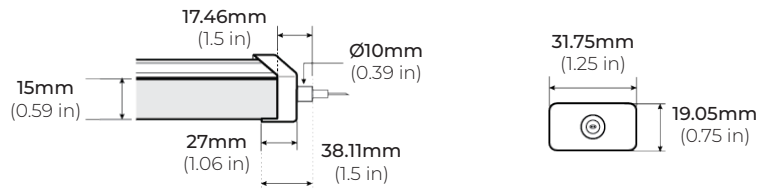

SPECIFICATIONS

POWER CONSUMPTION	5W per Ft.
LUMEN OUTPUT	333 - 400 Lumens per Ft.
CRI	90+
COLOR TEMPERATURE	27K/ 30K/ 35K/ 40K/ 50K
DIMMING/ CONTROL	MLV, ELV, 0-10 and TRIAC
MAXIMUM RUN LENGTH	33 Ft.
CUTTABLE	Every 1.5 in. (38.1mm)
OPERATING VOLTAGE	24V DC
STORAGE TEMPERATURE	-22°F (-30°C) to +176°F (+80°C)
OPERATING TEMPERATURE	-4°F (-20°C) to +122°F (+50°C)
BEAM ANGLE	15°/ 25°/ 45°/ 60°
IP RATING	IP67
CERTIFICATIONS	CE, RoHS
LUMEN MAINTENANCE	50,000 Hrs.

*1 = Custom length per FT. (cuttable every 1.5")

LFO-90

5W INDOOR/ OUTDOOR LINEAR OPTICAL LED STRIP

DIMENSIONS

COMPATIBLE ACCESSORIES

LFO-90-MB
ALUMINUM MOUNTING CLIP
50 X 31.1 X 21.5mm (L x W x H)

LFO-90-AC39
ALUMINUM PROFILE
1000 X 31.1 X 21.5mm (L x W x H)

LFO-90-FX39
STAINLESS STEEL BENDABLE PROFILE
1000 X 28.2 X 19mm (L x W x H)

LFO-90

5W INDOOR/ OUTDOOR LINEAR OPTICAL LED STRIP

IP67 POWER FEED

IP67BF
BOTTOM FEED

IP67FL
SIDE LEFT FEED

IP67FR
SIDE RIGHT FEED

IP67EF
END FEED

LFO-90

5W INDOOR/ OUTDOOR LINEAR OPTICAL LED STRIP

COMPATIBLE TRANSFORMERS

PSDL SERIES TRIAC DIMMABLE

PSDL-30W-24V	CLASS 2	6.5" X 3.63" X 1.03"
PSDL-60W-24V	CLASS 2	7.4" X 3.63" X 1.03"
PSDL-96W-24V	CLASS 2	8.67" X 3.67 X 1.62"
PSDL-150W-24V		8.67" X 3.67" X 1.62"
PSDL-192W-24V	CLASS 2	10.25" X 4.06" X 1.82"
PSDL-200W-24V		10.25" X 4.06" X 1.82"
PSDL-288W-24V	CLASS 2	10.25" X 4.06" X 1.82"
PSDL-300W-24V		10.25" X 4.06" X 1.82"