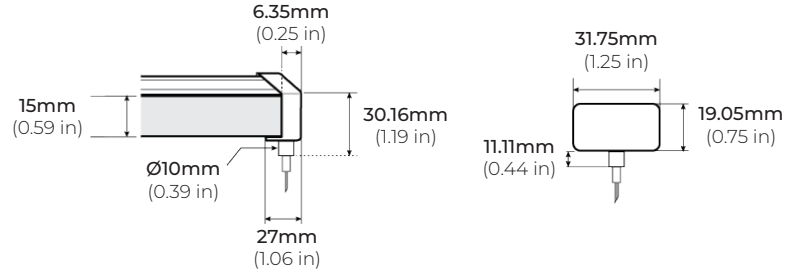

SPECIFICATIONS

POWER CONSUMPTION	5W per Ft.
LUMEN OUTPUT	333 - 400 Lumens per Ft.
CRI	90+
COLOR TEMPERATURE	27K/ 30K/ 35K/ 40K/ 50K
DIMMING/ CONTROL	MLV, ELV, 0-10 and TRIAC
MAXIMUM RUN LENGTH	33 Ft.
CUTTABLE	Every 1.5 in. (38.1mm)
OPERATING VOLTAGE	24V DC
STORAGE TEMPERATURE	-22°F (-30°C) to +176°F (+80°C)
OPERATING TEMPERATURE	-4°F (-20°C) to +122°F (+50°C)
BEAM ANGLE	15°/ 25°/ 45°/ 60°
IP RATING	IP67
CERTIFICATIONS	CE, RoHS
LUMEN MAINTENANCE	50,000 Hrs.

*1 = Custom length per FT. (cuttable every 1.5")

LFO-90

5W INDOOR/ OUTDOOR LINEAR OPTICAL LED STRIP

DIMENSIONS

COMPATIBLE ACCESSORIES

LFO-90-MB
ALUMINUM MOUNTING CLIP
50 X 31.1 X 21.5mm (L x W x H)

LFO-90-AC39
ALUMINUM PROFILE
1000 X 31.1 X 21.5mm (L x W x H)

LFO-90-FX39
STAINLESS STEEL BENDABLE PROFILE
1000 X 28.2 X 19mm (L x W x H)

LFO-90

5W INDOOR/ OUTDOOR LINEAR OPTICAL LED STRIP

IP67 POWER FEED

IP67BF
BOTTOM FEED

IP67FL
SIDE LEFT FEED

IP67FR
SIDE RIGHT FEED