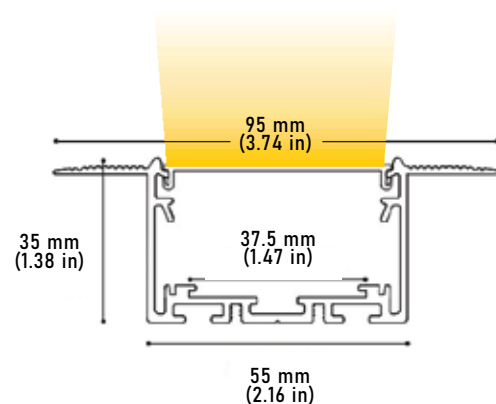

### SPECIFICATIONS

|                           |                              |
|---------------------------|------------------------------|
| <b>TYPE</b>               | Recessed                     |
| <b>AVAILABLE LENGTHS</b>  | 48" & 98.5"                  |
| <b>FINISH</b>             | Anodized aluminum            |
| <b>LENS OPTIONS</b>       | Frosted                      |
| <b>APERTURE</b>           | 1.5"                         |
| <b>TRANSFORMER</b>        | Remote (sold separately)     |
| <b>CHANNEL</b>            | ALP3100TLX                   |
| <b>LENS</b>               | ALP3000LNX (sold separately) |
| <b>END CAP</b>            | ALP3000-EC (sold separately) |
| <b>STRAIGHT CONNECTOR</b> | ALP-SC (sold separately)     |

Compatible with LED strips up to **37.5mm (1.47") wide**.

LED tape light sold separately.

Custom color finishes available (powder-coating).

Remote mounted power supply sold separately

LENS DIFFUSER AVAILABLE UP TO 100 Ft.