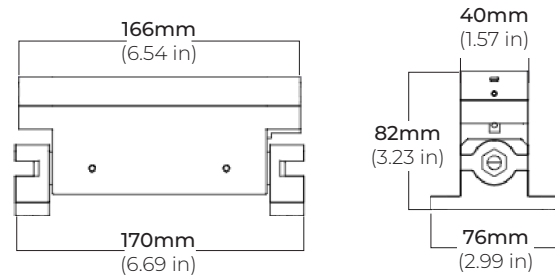

SPECIFICATIONS

POWER CONSUMPTION	7W per 6.6 in per module
LUMEN OUTPUT	498 Lumens (30K)
CONTROL	0-10V, DALI
CRI	90+
COLOR TEMPERATURE	27K/ 30K/ 40K/ 50K
MAXIMUM RUN LENGTH	Linkable up to 18 individual modules
OPERATING VOLTAGE	24V DC
OPERATING FREQUENCY	50/ 60 Hz
STORAGE TEMPERATURE	-30°C to 60°C
OPERATING TEMPERATURE	-40°C to 60°C
BEAM ANGLE OPTIONS	10°/ 15°/ 30°/ 10° X 50°/ 20° X 40°
IP RATING	IP67 Outdoor/ Wet Location
LUMEN MAINTENANCE	50,000 Hrs.

ARTIC SERIES

MINI WALL WASHER

DIMENSIONS

OPTICS

ACCESSORIES

FLAT LOUVRE (FLV)

* Product ships with Flat Louvre unless specified

ANGLED LOUVRE (ALV)

PSDL SERIES TRIAC DIMMABLE

PSDL-30W-24V	CLASS 2	6.5" X 3.63" X 1.03"
PSDL-60W-24V	CLASS 2	7.4" X 3.63" X 1.03"
PSDL-96W-24V	CLASS 2	8.67" X 3.67" X 1.62"
PSDL-150W-24V		8.67" X 3.67" X 1.62"
PSDL-192W-24V	CLASS 2	10.25" X 4.06" X 1.82"
PSDL-200W-24V		10.25" X 4.06" X 1.82"
PSDL-288W-24V	CLASS 2	10.25" X 4.06" X 1.82"
PSDL-300W-24V		10.25" X 4.06" X 1.82"