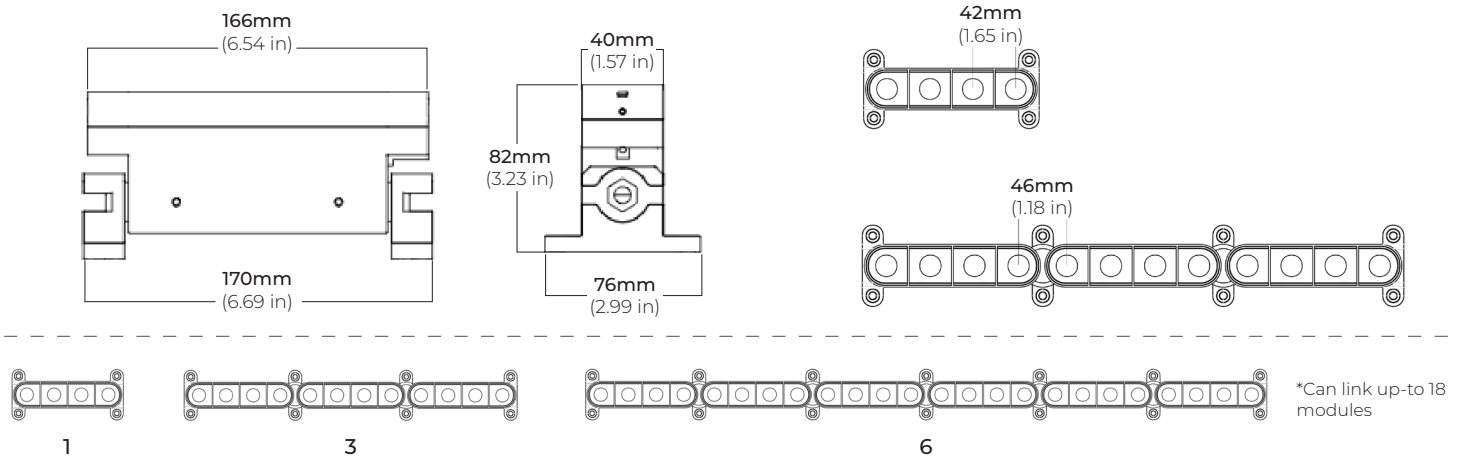

SPECIFICATIONS

POWER CONSUMPTION	7W per 6.6 in per module
LUMEN OUTPUT	498 Lumens (30K)
CONTROL	0-10V, DALI
CRI	90+
COLOR TEMPERATURE	27K/ 30K/ 40K/ 50K
MAXIMUM RUN LENGTH	Linkable up to 18 individual modules
OPERATING VOLTAGE	24V DC
OPERATING FREQUENCY	50/ 60 Hz
STORAGE TEMPERATURE	-30°C to 60°C
OPERATING TEMPERATURE	-40°C to 60°C
BEAM ANGLE OPTIONS	10°/ 15°/ 30°/ 10° X 50°/ 20° X 40°
IP RATING	IP67 Outdoor/ Wet Location
LUMEN MAINTENANCE	50,000 Hrs.

FEATURES

- 498 Lumens per module
- Can daisy chain up to 3 groups of 6 (Max. 18 modules)
- Proprietary Optical Technology
- Adjustable Mounting Bracket
- Facade Wall Washing
- Graze Lighting
- Signage

MODEL	MODULES	COLOR TEMP	OPTICS	FINISH	VOLTAGE	OPTIONS
ARC	1 1 Module	27K 2700K	10 10°	BK Black	24VDC 24 Volts DC	FLV Flat Louvre
	3 3 Modules	30K 3000K	15 15°	WH White		*Product ships with Flat Louvre unless specified
	6 6 Modules	40K 4000K	30 30°			ALV Angled Louvre
		50K 5000K	1050 10° x 50°			SDLV Standard Louvre
			2040 20° x 40°			

ARTIC SERIES

MINI WALL WASHER

DIMENSIONS

OPTICS

ACCESSORIES

FLAT LOUVRE (FLV)

* Product ships with Flat Louvre unless specified

ANGLED LOUVRE (ALV)

PSDL SERIES TRIAC DIMMABLE

PSDL-30W-24V	CLASS 2	6.5" X 3.63" X 1.03"
PSDL-60W-24V	CLASS 2	7.4" X 3.63" X 1.03"
PSDL-96W-24V	CLASS 2	8.67" X 3.67" X 1.62"
PSDL-150W-24V		8.67" X 3.67" X 1.62"
PSDL-192W-24V	CLASS 2	10.25" X 4.06" X 1.82"
PSDL-200W-24V		10.25" X 4.06" X 1.82"
PSDL-288W-24V	CLASS 2	10.25" X 4.06" X 1.82"
PSDL-300W-24V		10.25" X 4.06" X 1.82"