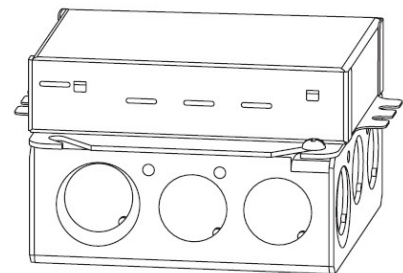

LUTRON 1% 2 OR 3-WIRE DIMMING

LTEA4U1UKL-CV240	CLASS 2	4.0" X 1.5" X 4.0"
L3DA4U1UKL-CV240	CLASS 2	4.0" X 1.5" X 4.0"