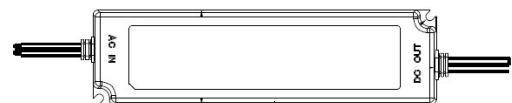

COMPATIBLE NON-DIMMING DRIVERS

PSHW SERIES NON-DIMMING CONSTANT VOLTAGE

PSHW-10W-24V	CLASS 2	2.55" X 1.37" X 0.90"
PSHW-20W-24V	CLASS 2	4.64" X 1.38" X 1.2"
PSHW-35W-24V	CLASS 2	5.83" X 1.57" X 1.18"
PSHW-60W-24V	CLASS 2	6.38" X 1.65" X 1.18"
PSHW-100W-24V		7.44" X 2.4" X 1.45"
PSHW-150W-24V		8.75" X 2.68" X 1.53"
PSHW-200W-24V		9.62" X 2.68" X 1.53"
PSHW-300W-24V		9.92" X 3.55" X 1.75"