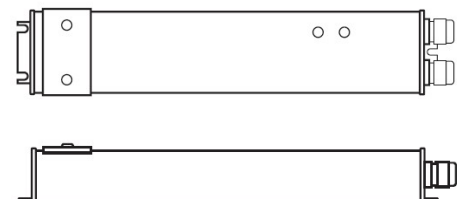

PSDE SERIES 0-10V DIMMING W/ JUNCTION BOX

PSDE-100W-24V-010-JB CLASS 2 12.32" X 1.77" X 1.67"