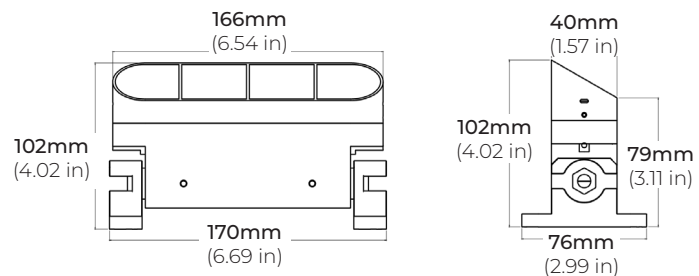

SPECIFICATIONS

POWER CONSUMPTION	7W per 6.6 in per module
LUMEN OUTPUT	498 Lumens (30K)
CONTROL	0-10V, DALI
CRI	90+
COLOR TEMPERATURE	27K/ 30K/ 40K/ 50K
MAXIMUM RUN LENGTH	Linkable up to 18 individual modules
OPERATING VOLTAGE	24V DC
OPERATING FREQUENCY	50/ 60 Hz
STORAGE TEMPERATURE	-30°C to 60°C
OPERATING TEMPERATURE	-40°C to 60°C
BEAM ANGLE OPTIONS	10°/ 15°/ 30°/ 10° X 50°/ 20° X 40°
IP RATING	IP67 Outdoor/ Wet Location
LUMEN MAINTENANCE	50,000 Hrs.

FEATURES

- 498 Lumens per module
- Can daisy chain up to 3 groups of 6 (Max. 18 modules)
- Proprietary Optical Technology
- Adjustable Mounting Bracket
- Facade Wall Washing
- Graze Lighting
- Signage

MODEL	MODULES	COLOR TEMP	OPTICS	FINISH	VOLTAGE	OPTIONS
ARC	1 1 Module	27K 2700K	10 10°	BK Black	24VDC 24 Volts DC	FLV Flat Louvre
	3 3 Modules	30K 3000K	15 15°	WH White		*Product ships with Flat Louvre unless specified
	6 6 Modules	40K 4000K	30 30°			ALV Angled Louvre
		50K 5000K	1050 10° x 50°			SDLV Standard Louvre
			2040 20° x 40°			

ARTIC SERIES

MINI WALL WASHER

DIMENSIONS

OPTICS

ACCESSORIES

FLAT LOUVRE (FLV)

* Product ships with Flat Louvre unless specified

ANGLED LOUVRE (ALV)

PSDL SERIES TRIAC DIMMABLE

PSDL-30W-24V	CLASS 2	6.5" X 3.63" X 1.03"
PSDL-60W-24V	CLASS 2	7.4" X 3.63" X 1.03"
PSDL-96W-24V	CLASS 2	8.67" X 3.67" X 1.62"
PSDL-150W-24V		8.67" X 3.67" X 1.62"
PSDL-192W-24V	CLASS 2	10.25" X 4.06" X 1.82"
PSDL-200W-24V		10.25" X 4.06" X 1.82"
PSDL-288W-24V	CLASS 2	10.25" X 4.06" X 1.82"
PSDL-300W-24V		10.25" X 4.06" X 1.82"