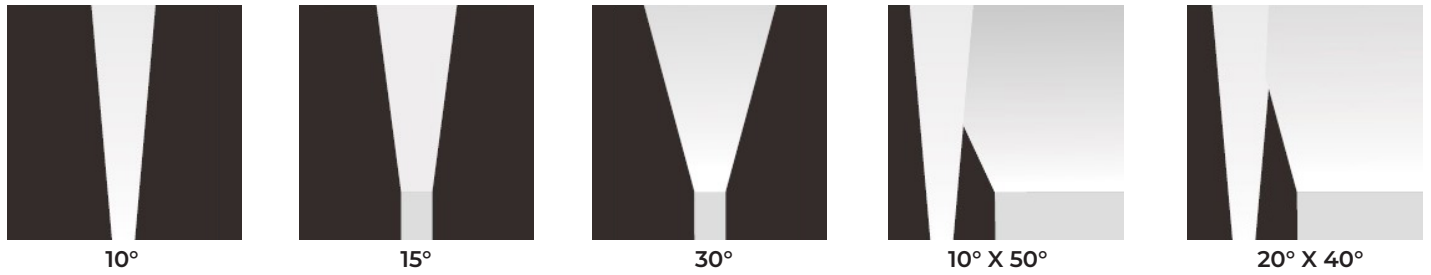

ARTIC SERIES

MINI WALL WASHER

DIMENSIONS

OPTICS

ACCESSORIES

FLAT LOUVRE (FLV)

* Product ships with Flat Louvre unless specified

ANGLED LOUVRE (ALV)