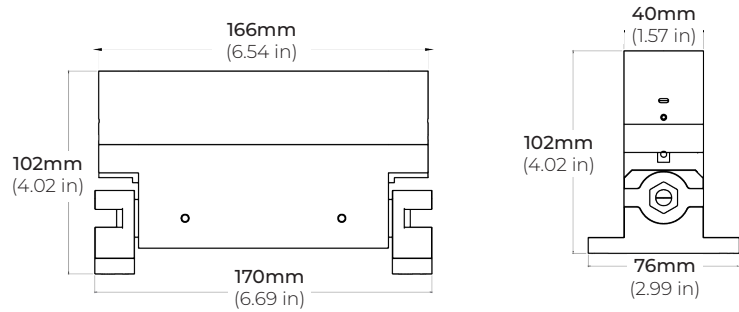

ARTIC SERIES

MINI WALL WASHER

STANDARD LOUVRE (SDLV)