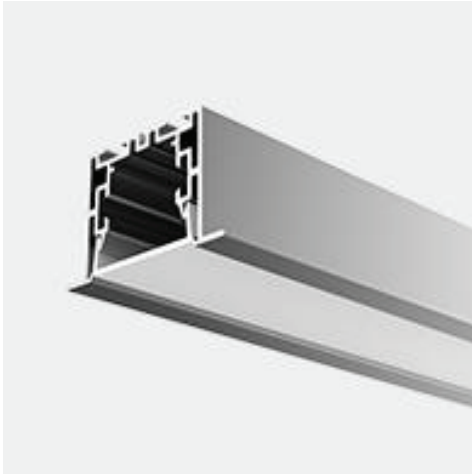

## SPECIFICATION SHEET

JOB NAME: \_\_\_\_\_  
 LOCATION: \_\_\_\_\_  
 QUOTE/REF#: \_\_\_\_\_

The **ALP-210RN** is a recessed, Architectural Grade LED extrusion profile designed for linear LED strips up to 23mm wide. Made from high quality aluminum, these extrusions provide superior thermal management for higher wattage LED strips and prolong the overall lifetime of your lighting system. The **ALP-210RN** is manufactured with a patented frosted diffuser for maximum lumen output and wide beam distribution. The **ALP-210RN** also helps protect LED's from dust and other undesirable elements, which can shorten the lifetime of the LED.

### FEATURES

- Customizable
- Ideal for recessed applications
- Durable, military grade aluminum
- Protects LED systems from dust and other elements
- Dissipates heat from LED, prolonging its lifetime

### SPECIFICATIONS

TYPE	Recessed mount
AVAILABLE LENGTHS	49.25" and 98.5"
FINISH	Anodized Silver
LENS OPTIONS	Frosted

Compatible with LED strips up to 0.93" / 15/16" / 23.5mm wide.

LED tape light sold separately.