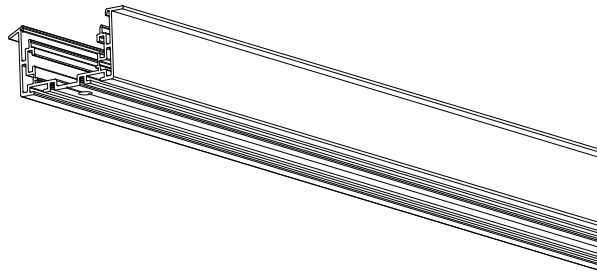

### ALP-210RN-LN | Plastic Lens

**TYPE** FR (frosted)

**LENGTHS** 49.25" and 98.5"

### ALP-210RN | Aluminum Profile

**MOUNTING** Recessed

**LENGTHS** 49.25" and 98.5"