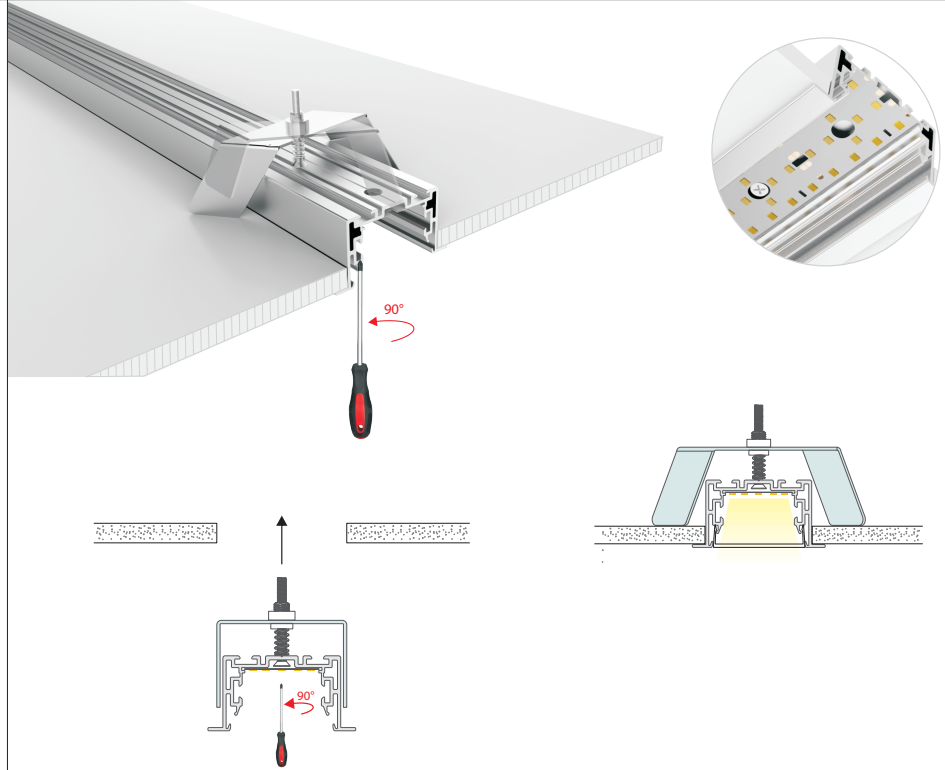

## OPTIONAL ACCESSORIES (SOLD SEPARATELY)

ALP-210RN-L90W | L connector (OUTSIDE)

ALP-210RN-L90N | L connector (INSIDE)

ALP-210RN-L90 | L connector (SIDE)

ALP-210RN-T90 | T connector

## OPTIONAL ACCESSORIES (SOLD SEPARATELY)

ALP-210RN-X90 | X connector

ALP-210RN-SC | Seamless connector

ALP-210RN-RB | Butterfly clip

## MOUNTING OPTIONS

**N TYPE CLIP**  
ALP-210RN-RE

**BUTTERFLY TYPE CLIP**  
ALP-210RN-RB