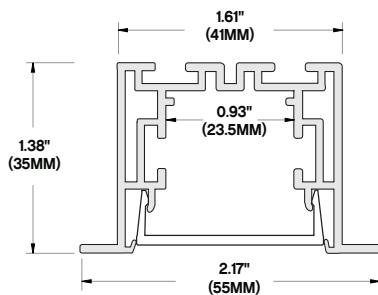

### COMPONENTS

PROFILE	ALP-210RN
LENS	ALP-210RN-LN
END CAP	ALP-210RN-EC
RECESSED BRACKETS	ALP-210RN-RE

Frosted lens included with each channel.

Two (2) end caps included with every channel.

Two (2) recessed brackets included with every channel.

### ORDERING GUIDE EX: ALP210RN-49-FR

ALP-210RN	SIZE	LENS	LIGHT ENGINE
MODEL			
	49 - 49.25 Inches 98 - 98.5 Inches	FR - Frosted Lens	See p.5 for compatible tape lights