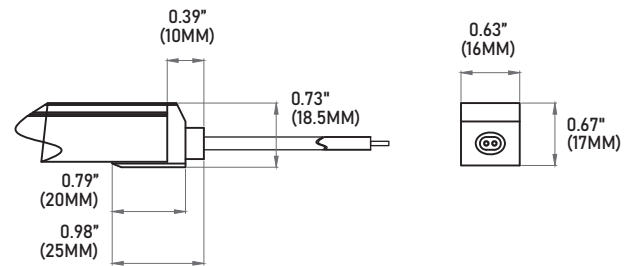

SFR
Side Feed Right

RIGHT