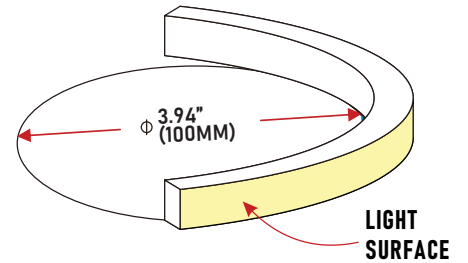

BEND RADIUS

LNT65-VB
(VERTICAL BEND)