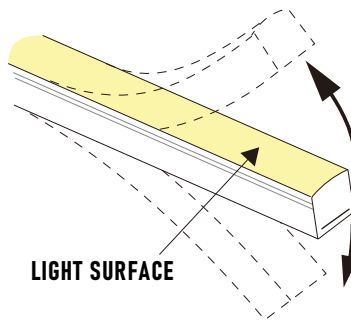

BEND RADIUS

LNT65-VB
(VERTICAL BEND)