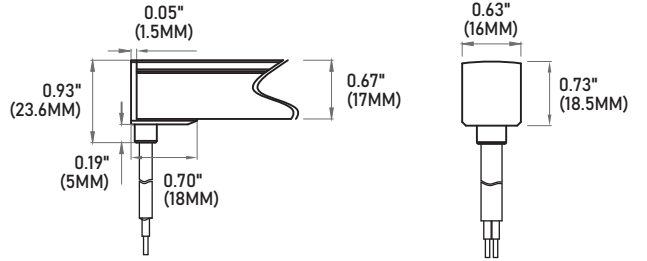

LNT65-SPA

3.0W Sauna/Steam Rated Flexible LED Neon Series

POWER FEED

BF
Bottom Feed