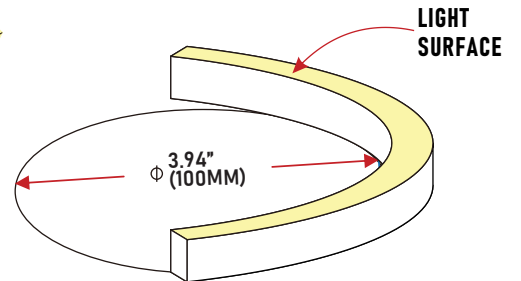

PLASTIC PROFILE

LNT65-PC39
39" Profile

BEND RADIUS

LNT65-VB
(VERTICAL BEND)

LNT65-HB
(HORIZONTAL BEND)

LNT65-SPA

3.0W Sauna/Steam Rated Flexible LED Neon Series

LNT65 Series is cuttable **every 2.19" (5.56 CM)**. Please refer to chart below to determine actual lengths once LED is cut versus actual lengths required or specified.

Total Length Calculation = order code length + end feed option length
 example: 66.92" total length = code 30 + IP67 side feed (65.67" + 1.25")

Optional lead wire lengths available: **3Ft., 10Ft., 16Ft., 32Ft., 50Ft.**

POWER FEED OPTION	IP67
END FEED	0.65"
BOTTOM FEED	0.65"
SIDE FEED	0.65"

CUTTING LENGTH INCREMENT TABLE

CODE	LENGTH IN CM	LENGTH IN INCHES	CODE	LENGTH IN CM	LENGTH IN INCHES
3	16.68	6.57	34	189.04	74.43
4	22.24	8.76	35	194.6	76.61
5	27.8	10.94	36	200.16	78.80
6	33.36	13.13	37	205.72	81.00
7	38.92	15.32	38	211.28	83.18
8	44.48	17.51	39	216.84	85.37
9	50.04	19.70	40	222.4	87.56
10	55.6	21.89	41	227.96	89.75
11	61.16	24.08	42	233.52	91.94
12	66.72	26.27	43	239.08	94.13
13	72.28	28.46	44	244.64	96.31
14	77.84	30.65	45	250.2	98.50
15	83.4	32.83	46	255.76	100.70
16	88.96	35.02	47	261.32	102.89
17	94.52	37.21	48	266.88	105.07
18	100.08	39.40	49	272.44	107.26
19	105.64	41.59	50	278	109.45
20	111.2	43.78	51	283.56	111.64
21	116.76	45.97	52	289.12	113.83
22	122.32	48.16	53	294.68	116.02
23	127.88	50.35	54	300.24	118.21
24	133.44	52.54	55	305.8	120.40
25	139	54.72	56	311.36	122.59
26	144.56	56.91	57	316.92	124.78
27	150.12	59.10	58	322.48	126.96
28	155.68	61.29	59	328.04	129.15
29	161.24	63.48	60	333.6	131.34
30	166.8	65.67	61	339.16	133.53
31	172.36	67.86	62	344.72	135.72
32	177.92	70.05	63	350.28	137.91
33	183.48	72.24	64	355.84	140.09
			65	361.4	142.28
			66	366.96	144.47