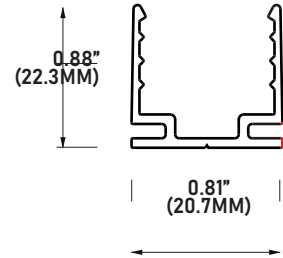

PLASTIC PROFILE

LNT65-PC39
39" Profile