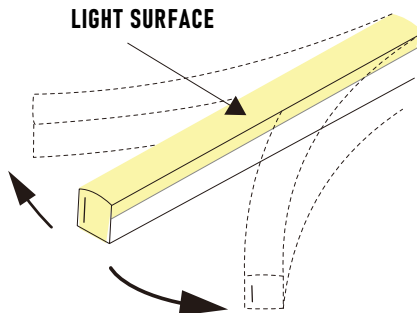

LNT65-HB
(HORIZONTAL BEND)