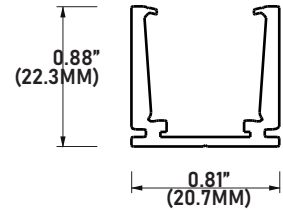

LNT65-SPA

3.0W Sauna/Steam Rated Flexible LED Neon Series

ACCESSORIES

SELF LOCKING ALUMINUM PROFILE

LNT65-AC2
2" Profile

LNT65-AC39
39" Profile