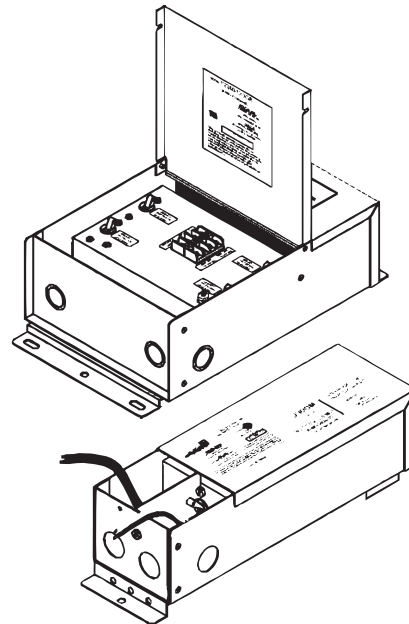

PSDH SERIES

HIGH PERFORMANCE MAGNETIC LOW VOLTAGE (MLV)

PSDH-48W-24V	CLASS 2	11.25" x 3.37" x 3.25"
PSDH-96W-24V	CLASS 2	11.25" x 3.37" x 3.25"
PSDH-288W-24V	CLASS 2	14.25" x 8.43" x 4.43"