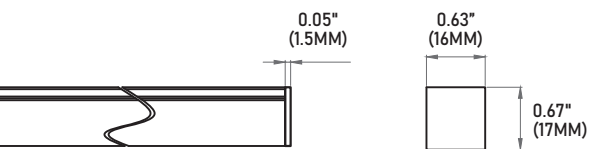

LNT65-SPA

3.0W Sauna/Steam Rated Flexible LED Neon Series

POWER FEED

BF
Bottom Feed

SFL
Side Feed Left

LEFT

SFR
Side Feed Right

RIGHT

EF
End Feed

EC
End Cap