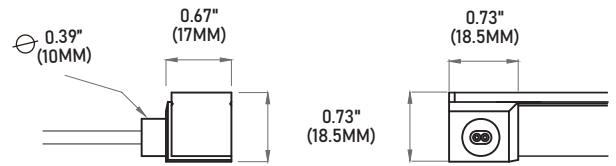

SFL
Side Feed Left

LEFT