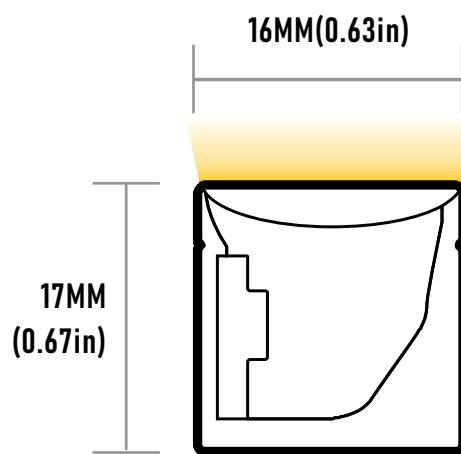

FEATURES

- Sauna/steam rated for use in higher temperatures
- High color consistency and smooth illumination
- Multiple CCT options available
- Continuous run length up to 32 Ft. (10M)
- Bottom, Side and End Feed options

SPECIFICATIONS

INPUT VOLTAGE	24V DC Constant Voltage
POWER CONSUMPTION	3W per Ft.
LUMEN OUTPUT	150 Lumens per Ft.
BEAM ANGLE	160°
CRI	88+
DIMMING	MLV, ELV, 0-10 and TRIAC
MAXIMUM RUN LENGTH	32 Ft.
IP RATING	IP67
LUMEN MAINTENANCE	50,000 Hours
LED CHIP	NICHIA
OPERATING TEMPERATURE	-4°F ~194°F (-20°C ~ 90°C)
STORAGE TEMPERATURE	-40°F ~176°F (-40°C ~ 80°C)
HUMIDITY	0-95% Non Condensing UL
CERTIFICATIONS	Listed / UL-676 (IP67)
DIMENSIONS	Width x Depth: 0.63" x 0.67"

Total Length Calculation = order code length + end feed option length
 example: 66.92" total length = code 30 + IP67 side feed (65.67" + 1.25")

Optional lead wire lengths available: **3Ft., 10Ft., 16Ft., 32Ft., 50Ft.**