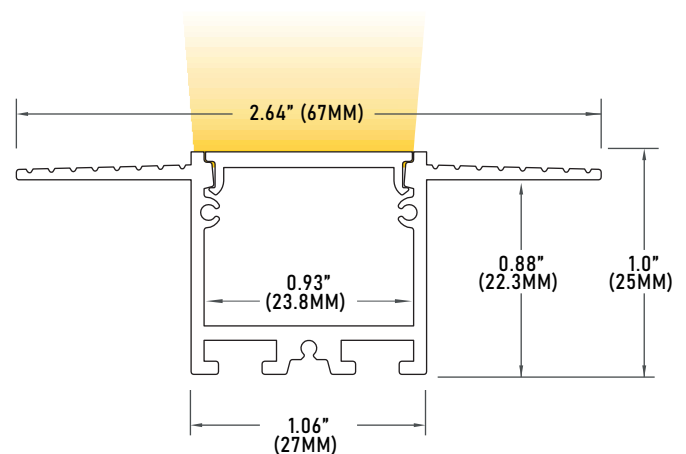

### FEATURES

- Customizable
- Field cuttable
- 1" Aperture
- Accommodates LED strips up to 23mm wide
- Recessed mount to fit flush onto installation surface
- Frosted Lens diffuser included
- Matte white powder coated finish
- Durable, military grade aluminum
- Protects LEDs from dust and other elements
- Dissipates heat from LED

### SPECIFICATIONS

<b>TYPE</b>	Suspended
<b>AVAILABLE LENGTHS</b>	48" & 96"
<b>FINISH</b>	Matte White
<b>LENS OPTIONS</b>	Frosted
<b>APERTURE</b>	1"
<b>TRANSFORMER</b>	Remote (sold separately)
<b>CHANNEL</b>	ALP2300TL
<b>LENS</b>	ALP2300TL-LN (included)
<b>END CAP</b>	ALP2300TL-EC (sold separately)
<b>STRAIGHT CONNECTOR</b>	ALP2000-STB (sold separately)
<b>INTERNAL CONNECTOR</b>	ALP2000-INB (sold separately)
<b>RIGHT ANGLE CONNECTOR</b>	ALP2000-L90 (sold separately)

Compatible with LED strips up to 0.93" (23.8mm) wide.

LED strips sold separately

Remote mounted low voltage power supply sold separately.

Frosted lens diffuser included with every channel

Custom color finishes available (powder coating - additional fees apply).

### STANDARD ORDERING GUIDE

Model	Profile Length	Lens
ALP2300TL	<b>48</b> 48 in.	<b>FR</b> Frosted
	<b>96</b> 96 in.	
	<b>XX</b> Custom Length	