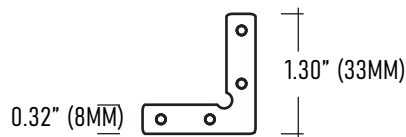

ALP2000-INB
Internal Connector