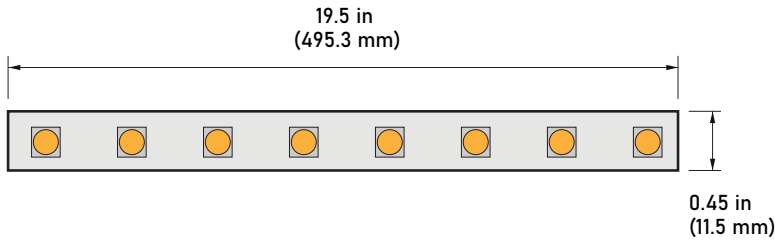

LSH20N

2.0W 120V Outdoor Flexible LED Strip

JOB NAME: _____
LOCATION: _____
QUOTE/REF#: _____

LSH20N is a dimmable flexible LED strip capable of delivering up to 147 Lumens of light output per foot. These flexible LED lights is cuttable every 19.5", and produces a 120° light beam spread. These strips are great for common commercial and residential lighting applications such as under cabinet and cove lighting, shelf and display lighting, interior signage, exhibit lighting and more. Flux LED series are bright eco-friendly LED strips.

SPECIFICATIONS

INPUT VOLTAGE	120V DC
POWER CONSUMPTION	2.0W per foot
LUMEN OUTPUT	147 Lumens per foot (40K)
NO. OF LEDs	19 LEDs per foot
BEAM ANGLE	120°
CRI	90+
DIMMING	Compatible with CL dimmers
MAXIMUM RUN LENGTH	150 Feet
FIELD CUTTABLE	Every 19.5 in
IP RATING	IP65 wet location (outdoor)
LUMEN MAINTENANCE	50,000 hrs.
OPERATING TEMPERATURE	-40°F(-40°C)~+140°F(+60°C)
BINNING	1.5 Step Macadam Elipse
CERTIFICATIONS	UL listed, TITLE 24 JA8
DIMENSIONS	0.47" x 0.25 (width x height)

COLOR TEMP CRI LUMEN/FT

4000K 90+ 147

LSH20N

2.0W 120V Outdoor Flexible LED Strip

STANDARD ORDERING CODE

Model	Color Temp	Length	Voltage
LSH20N	40K 4000K	50 50 Ft. 150 150 Ft.	120 120 Volts DC

NOTE: Custom color finishes require powder coating. Allow 7 days lead time.