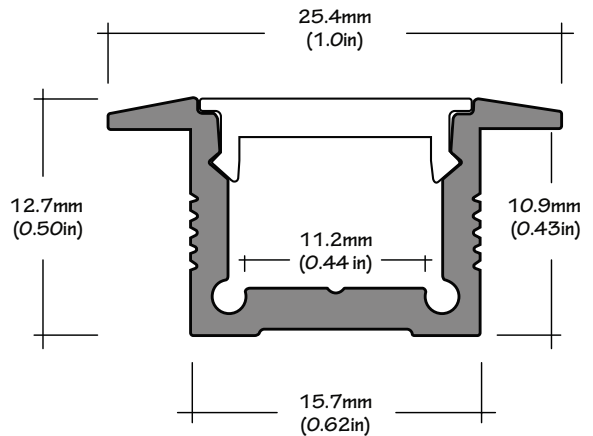

SPECIFICATION SHEET

JOB NAME: _____
 LOCATION: _____
 QUOTE/REF#: _____

The **ALP-60R** is a recessed architectural grade LED extrusion profile designed for linear LED strips up to **11mm (0.44in)** wide. Made from high quality anodized aluminum, this extrusion provides superior thermal management for higher wattage LED strips and prolong the lifespan of the lighting system. This recessed mount profile comes with a patented frosted diffuser lens for maximum lumen output and wide beam distribution. The **ALP-60R** profile helps protect LED's from dust and other undesirable elements, which can shorten the LEDs life. They are also an elegant design solution for any space.

SPECIFICATIONS

TYPE	Recessed mount
AVAILABLE LENGTHS	49.25", 84" and 98.5"
FINISH OPTIONS	WHITE BLACK SILVER
LENS OPTIONS	Frosted
CHANNEL	ALP-60R
LENS	ALP-60R-LN
END CAP	ALP-60R-EC

Compatible with LED strips up to **11mm (0.44in)** wide.
 LED tape light sold separately.
 Frosted Lens diffuser included (1 with every channel)
 2 (two) end caps included with every channel.
 Custom color finishes available (powder-coating).

DIMENSIONS

ORDERING CODE

Model	Length	Lens	Light Engine	Finish
ALP-60R	49 - 49.25in	FR - Frosted	See P. 3	WH White
	84 - 84in			BK Black
	98 - 98.5in			SI Silver
				CU Custom (powder-coat)

ASSEMBLY

ALP-60R-LN | Plastic Lens

TYPE FR (frosted)
LENGTHS 49.25" and 98.5"

ALP-60R | Aluminum Channel

MOUNTING Surface
LENGTHS 49.25" and 98.5"

ALP-60R-EC | End Cap

*Two end caps included with every channel

COMPATIBLE LED STRIPS

Indoor

LSM-15