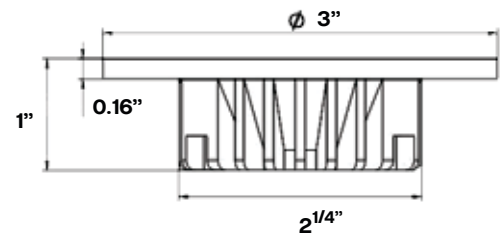

SPECIFICATION SHEET

JOB NAME: _____
 LOCATION: _____
 QUOTE/REF#: _____

DLC-350 is our a 5 Watt LED low profile recessed downlight featuring interchangeable trims. Powered by a single 5W High Power LED chip, this high performance cabinet light is great in applications where high levels of illumination are desired. An overall thickness of only 1" makes it ideal for low profile installations and applications. While providing 460 Lumens of light output, the DLC-350 gives out very little heat.

FEATURES

- 5-Watt LED High-Output
- Interchangeable Trims: Select from 5 different finishes
- Dimmable
- 460 Lumens
- 85+ CRI
- 40° Lens
- Voltage: 12V DC

SPECIFICATIONS

INPUT VOLTAGE	12V DC
POWER CONSUMPTION	5.0W
LUMEN OUTPUT	460 Lumens
BEAM ANGLE	40°
CCT	2700K / 3000K / 4000K
CRI	85+
DIMMING	MLV, ELV & TRIAC
MOUNTING	Recessed mount
CUTOUT	2 1/4"
OPERATING TEMPERATURE	-4 ~ 122°F (-20 ~ 50°C)
AMBIENT TEMPERATURE	-4 ~ 176°F (-20 ~ 80°C)
LUMEN MAINTENANCE	50,000 hrs.
CONNECTION	72" lead wire
WARRANTY	3-Year Limited

FINISH	CRI	LUMEN
 BK	85+	460
 WH	85+	460
 BZ	85+	460
 CH	85+	460
 BN	85+	460

DIMENSIONS

ORDERING GUIDE EX: DLC350-30K-WH

DLC-350		
MODEL	COLOR TEMP	FINISH
	27K - 2700K 30K - 3000K 40K - 4000K	BK - Black WH - White BZ - Bronze CH - Chrome BN - Brushed Nickel