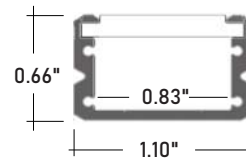

ALP-90 **SURFACE MOUNT**
LENGTHS 48" and 96"
LENS Frosted
FINISH Anodized Aluminum