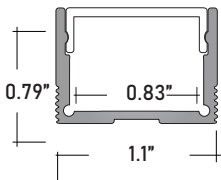

ALP-130 **SURFACE / SUSPENDED**
LENGTHS 49.25" and 98.5"
LENS Frosted
FINISH Anodized Aluminum