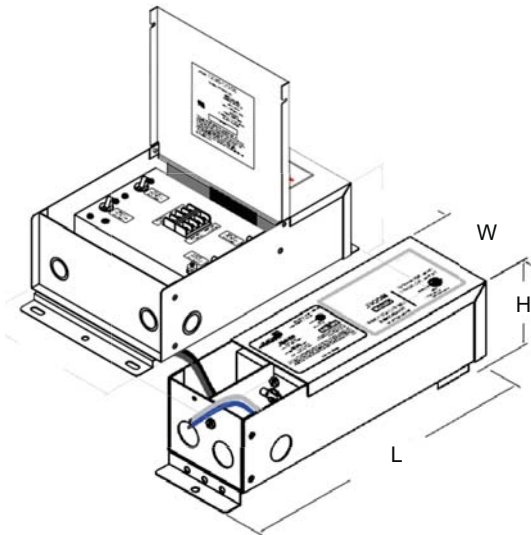

PSDH SERIES | HIGH PERFORMANCE MAGNETIC LOW VOLTAGE (MLV)

PSDH-48W-24V	CLASS 2	11.25" x 3.37" x 3.25"
PSDH-96W-24V	CLASS 2	11.25" x 3.37" x 3.25"
PSDH-288W-24V	CLASS 2	14.25" x 8.43" x 4.43"