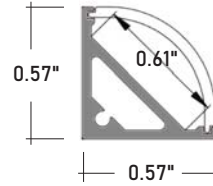

NOTE:

- 1** = Custom length per Ft.
12V strip cuttable every 2"
24V strip cuttable every 4"
- 2** = Custom color finishes require powder coating. Allow 7 days lead time.

LSMW15

1.5W Outdoor Flexible LED Strip

COMPATIBLE ALUMINUM PROFILES

ALU-DS100 **SURFACE MOUNT**
LENGTHS 39^{3/8}" 78"
LENS Clear and Frosted
FINISH Anodized Aluminum

ALP-50C **SURFACE / CORNER**
LENGTHS 49.25" , 98.5"
LENS Frosted
FINISH Anodized Aluminum