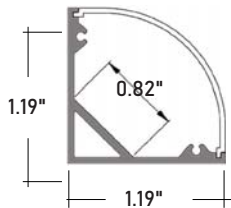

ALP-100C **SURFACE / CORNER**
LENGTHS 49.25" and 98.5"
LENS Frosted
FINISH Anodized Aluminum