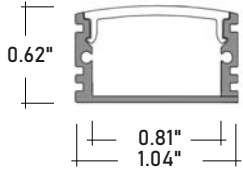

SPECIFICATIONS

INPUT VOLTAGE	12V and 24V DC
POWER CONSUMPTION	1.5W per foot
LUMEN OUTPUT	120 Lumens per foot
NO. OF LEDs	18 LEDs per foot
BEAM ANGLE	120°
CRI	95+
DIMMING	MLV, ELV, 0-10 and TRIAC
MAXIMUM RUN LENGTH	16.4 Feet (12V strip) 24 Feet (24V strip)
FIELD CUTTABLE	Every 2 in (12V) Every 4 in (24V)
IP RATING	IP65 wet location (outdoor)
LUMEN MAINTENANCE	50,000 hrs.
OPERATING TEMPERATURE	-40°F(-40°C)~+140°F(+60°C)
BINNING	1.5 Step Macadam Elipse
CERTIFICATIONS	UL listed, TITLE 24 JA8
DIMENSIONS	0.47" x 0.20 (width x height)

COMPATIBLE ALUMINUM PROFILES

ALU-DS100 **SURFACE MOUNT**
LENGTHS 39^{3/8}" 78"
LENS Clear and Frosted
FINISH Anodized Aluminum

ALP-50C **SURFACE / CORNER**
LENGTHS 49.25" , 98.5"
LENS Frosted
FINISH Anodized Aluminum