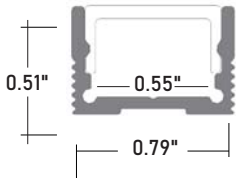

SPECIFICATIONS

INPUT VOLTAGE	12V and 24V DC
POWER CONSUMPTION	1.5W per foot
LUMEN OUTPUT	120 Lumens per foot
NO. OF LEDs	18 LEDs per foot
BEAM ANGLE	120°
CRI	95+
DIMMING	MLV, ELV, 0-10 and TRIAC
MAXIMUM RUN LENGTH	16.4 Feet (12V strip) 24 Feet (24V strip)
FIELD CUTTABLE	Every 2 in (12V) Every 4 in (24V)
IP RATING	IP65 wet location (outdoor)
LUMEN MAINTENANCE	50,000 hrs.
OPERATING TEMPERATURE	-40°F(-40°C)~+140°F(+60°C)
BINNING	1.5 Step Macadam Elipse
CERTIFICATIONS	UL listed, TITLE 24 JA8
DIMENSIONS	0.47" x 0.20 (width x height)

	COLOR TEMP	CRI	LUMEN/FT
	2200K	94	102
	2500K	95	112
	2700K	98	115
	3000K	98	120
	3500K	97	121
	4000K	96	124
	5000K	95	126
6000K	95	128	

STANDARD ORDERING CODE

Model	Color Temp	Length	Voltage	Profile
LSMW15	22K 2200K	16 16.4 Ft.	12 12 Volts	² See p3 for options
	24K 2400K	100 100 Ft.	24 24 Volts	
	27K 2700K	¹ XX per Ft.		
	30K 3000K			
	35K 3500K			
	40K 4000K			
	50K 5000K			
	60K 6000K			
	RD Red			
	BL Blue			
	GR Green			
	PK Pink			
	PR Purple			
	AM Amber			
OR Orange				

NOTE:

- 1** = Custom length per Ft.
12V strip cuttable every 2"
24V strip cuttable every 4"
- 2** = Custom color finishes require powder coating. Allow 7 days lead time.

LSMW15

1.5W Outdoor Flexible LED Strip

COMPATIBLE ALUMINUM PROFILES

ALU-DS100 **SURFACE MOUNT**
LENGTHS 39^{3/8}" 78"
LENS Clear and Frosted
FINISH Anodized Aluminum

ALP-50C **SURFACE / CORNER**
LENGTHS 49.25" , 98.5"
LENS Frosted
FINISH Anodized Aluminum