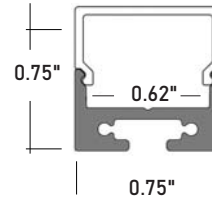

COMPATIBLE ALUMINUM PROFILES

ALU-DS100 **SURFACE MOUNT**
LENGTHS 39^{3/8}" 78"
LENS Clear and Frosted
FINISH Anodized Aluminum

ALP-50C **SURFACE / CORNER**
LENGTHS 49.25" , 98.5"
LENS Frosted
FINISH Anodized Aluminum

ALP-70 **SURFACE MOUNT**
LENGTHS 49.25" , 98.5"
LENS Frosted
FINISH Anodized Aluminum

ALP-80 **SURFACE / SUSPENDED**
LENGTHS 49.25" , 98.5"
LENS Frosted
FINISH Anodized Aluminum

ALP-100C **SURFACE / CORNER**
LENGTHS 49.25" and 98.5"
LENS Frosted
FINISH Anodized Aluminum