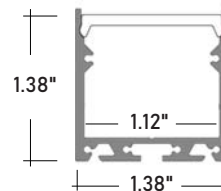

COMPATIBLE ALUMINUM PROFILES

ALU-DS100 **SURFACE MOUNT**
LENGTHS 39^{3/8}" 78"
LENS Clear and Frosted
FINISH Anodized Aluminum

ALP-50C **SURFACE / CORNER**
LENGTHS 49.25" , 98.5"
LENS Frosted
FINISH Anodized Aluminum

ALP-70 **SURFACE MOUNT**
LENGTHS 49.25" , 98.5"
LENS Frosted
FINISH Anodized Aluminum

ALP-80 **SURFACE / SUSPENDED**
LENGTHS 49.25" , 98.5"
LENS Frosted
FINISH Anodized Aluminum

ALP-100C **SURFACE / CORNER**
LENGTHS 49.25" and 98.5"
LENS Frosted
FINISH Anodized Aluminum

ALP-90 **SURFACE MOUNT**
LENGTHS 48" and 96"
LENS Frosted
FINISH Anodized Aluminum

ALP-130 **SURFACE / SUSPENDED**
LENGTHS 49.25" and 98.5"
LENS Frosted
FINISH Anodized Aluminum

ALP-140 **SURFACE / SUSPENDED**
LENGTHS 49.25" and 98.5"
LENS Frosted
FINISH Anodized Aluminum

PSDM-20W-24V	CLASS 2	5.6" x 2" x 2.14"
PSDM-40W-24V	CLASS 2	5.6" x 2" x 2.14"
PSDM-60W-24V	CLASS 2	6.5" x 2.3" x 2.5"
PSDM-100W-24V	CLASS 2	6.5" x 2.3" x 2.5"
PSDM-150W-24V		9.8" x 3" x 3"
PSDM-192W-24V	CLASS 2	7.0" x 7.0" x 3.2"
PSDM-200W-24V		9.8" x 3" x 3"
PSDM-288W-24V	CLASS 2	9.8" x 4.2" x 3.5"
PSDM-300W-24V		7.0" x 7.0" x 3.2"