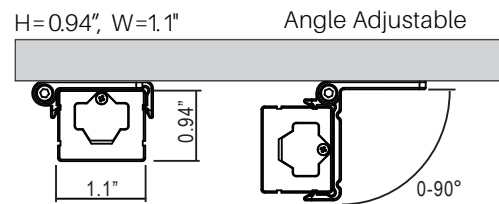

DIMENSIONS