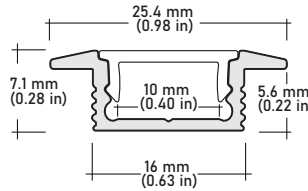

SPECIFICATIONS

INPUT VOLTAGE	12V and 24V DC
POWER CONSUMPTION	3.0W per foot
LUMEN OUTPUT	234 Lumens per foot
NO. OF LEDs	36 LEDs per foot
BEAM ANGLE	120°
CRI	90+
DIMMING	MLV, ELV, 0-10 and TRIAC
MAXIMUM RUN LENGTH	16 Ft. (12V) 20 Ft. (24V)
FIELD CUTTABLE	Every 1 in (12V) Every 2 in (24V)
IP RATING	IP54 dry location (indoor)
LUMEN MAINTENANCE	35,000 hrs.
OPERATING TEMPERATURE	-40°F(-40°C)~+140°F(+60°C)
WARRANTY	3-YEAR LIMITED
CERTIFICATIONS	UL listed
DIMENSIONS	0.4" x 0.08 (width x height)

ALU-DS100 Surface Wide
LENGTHS 39^{3/8}" | 78^{7/8}" | 96"
LENS Clear, Frosted
FINISH Silver

ALU-CN Surface, Corner
LENGTHS 39^{3/8}" | 78^{7/8}" | 96"
LENS Clear, Frosted
FINISH Silver | Black

ALP-50C Surface, Corner
LENGTHS 49.25" | 98.5"
LENS Frosted
FINISH White | Black | Silver

ALP-20 Surface
LENGTHS 49.25" | 98.5"
LENS Frosted
FINISH White | Black | Silver

ALP-20R Recessed
LENGTHS 49.25" | 98.5"
LENS Frosted
FINISH White | Black | Silver

ALP-35 Surface
LENGTHS 48" | 96"
LENS Frosted
FINISH Silver