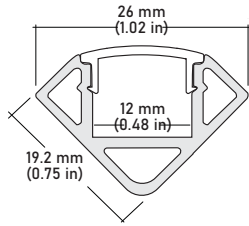

SPECIFICATIONS

INPUT VOLTAGE	12V and 24V DC
POWER CONSUMPTION	3.0W per foot
LUMEN OUTPUT	234 Lumens per foot
NO. OF LEDs	36 LEDs per foot
BEAM ANGLE	120°
CRI	90+
DIMMING	MLV, ELV, 0-10 and TRIAC
MAXIMUM RUN LENGTH	16 Ft. (12V) 20 Ft. (24V)
FIELD CUTTABLE	Every 1 in (12V) Every 2 in (24V)
IP RATING	IP54 dry location (indoor)
LUMEN MAINTENANCE	35,000 hrs.
OPERATING TEMPERATURE	-40°F(-40°C)~+140°F(+60°C)
WARRANTY	3-YEAR LIMITED
CERTIFICATIONS	UL listed
DIMENSIONS	0.4" x 0.08 (width x height)

ALU-DS100 Surface Wide
LENGTHS 39^{3/8}" | 78^{7/8}" | 96"
LENS Clear, Frosted
FINISH Silver

ALU-CN Surface, Corner
LENGTHS 39^{3/8}" | 78^{7/8}" | 96"
LENS Clear, Frosted
FINISH Silver | Black

ALP-50C Surface, Corner
LENGTHS 49.25" | 98.5"
LENS Frosted
FINISH White | Black | Silver

PSDM-20W-24V	CLASS 2	5.6" x 2" x 2.14"
PSDM-40W-24V	CLASS 2	5.6" x 2" x 2.14"
PSDM-60W-24V	CLASS 2	6.5" x 2.3" x 2.5"
PSDM-100W-24V	CLASS 2	6.5" x 2.3" x 2.5"
PSDM-150W-24V		9.8" x 3" x 3"
PSDM-192W-24V	CLASS 2	7.0" x 7.0" x 3.2"
PSDM-200W-24V		9.8" x 3" x 3"
PSDM-288W-24V	CLASS 2	9.8" x 4.2" x 3.5"
PSDM-300W-24V		7.0" x 7.0" x 3.2"