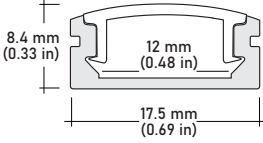

LSE300

3.0W Eco Series Indoor Flexible LED Strip

COMPATIBLE ALUMINUM PROFILES

ALU-SF Surface
LENGTHS 39^{3/8}" | 78^{7/8}" | 98"
LENS Clear, Frosted
FINISH Silver | Black