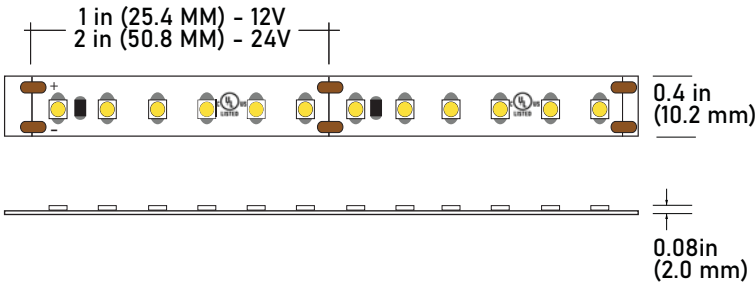

LSE300

3.0W Eco Series Indoor Flexible LED Strip

JOB NAME: _____
LOCATION: _____
QUOTE/REF#: _____

LSE300 is a dimmable flexible LED strip capable of delivering 234 lumens of light output per Ft. Suitable for use in cove lighting, under cabinets, architectural and aesthetic enhancements. It features superior CRI and different color temperature options.

SPECIFICATIONS

INPUT VOLTAGE	12V and 24V DC
POWER CONSUMPTION	3.0W per foot
LUMEN OUTPUT	234 Lumens per foot
NO. OF LEDs	36 LEDs per foot
BEAM ANGLE	120°
CRI	90+
DIMMING	MLV, ELV, 0-10 and TRIAC
MAXIMUM RUN LENGTH	16 Ft. (12V) 20 Ft. (24V)
FIELD CUTTABLE	Every 1 in (12V) Every 2 in (24V)
IP RATING	IP54 dry location (indoor)
LUMEN MAINTENANCE	35,000 hrs.
OPERATING TEMPERATURE	-40°F(-40°C)~+140°F(+60°C)
WARRANTY	3-YEAR LIMITED
CERTIFICATIONS	UL listed
DIMENSIONS	0.4" x 0.08 (width x height)

	COLOR TEMP	CRI	LUMEN/FT
	2700K	90+	207
	3000K	90+	234
	4000K	90+	240

LSE300

3.0W Eco Series Indoor Flexible LED Strip

STANDARD ORDERING CODE

Model	Color Temp	Length	Voltage	Profile
LSE300	27K 2700K	16 16.4 Ft.	12 12 Volts	¹See p3 for options
	30K 3000K	100 100 Ft.	24 24 Volts	
	40K 4000K			

PSDM-20W-24V	CLASS 2	5.6" x 2" x 2.14"
PSDM-40W-24V	CLASS 2	5.6" x 2" x 2.14"
PSDM-60W-24V	CLASS 2	6.5" x 2.3" x 2.5"
PSDM-100W-24V	CLASS 2	6.5" x 2.3" x 2.5"
PSDM-150W-24V		9.8" x 3" x 3"
PSDM-192W-24V	CLASS 2	7.0" x 7.0" x 3.2"
PSDM-200W-24V		9.8" x 3" x 3"
PSDM-288W-24V	CLASS 2	9.8" x 4.2" x 3.5"
PSDM-300W-24V		7.0" x 7.0" x 3.2"