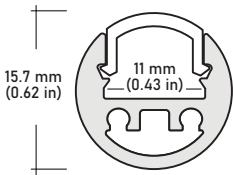

SPECIFICATIONS

INPUT VOLTAGE	12V and 24V DC
POWER CONSUMPTION	3.0W per foot
LUMEN OUTPUT	234 Lumens per foot
NO. OF LEDs	36 LEDs per foot
BEAM ANGLE	120°
CRI	90+
DIMMING	MLV, ELV, 0-10 and TRIAC
MAXIMUM RUN LENGTH	16 Ft. (12V) 20 Ft. (24V)
FIELD CUTTABLE	Every 1 in (12V) Every 2 in (24V)
IP RATING	IP54 dry location (indoor)
LUMEN MAINTENANCE	35,000 hrs.
OPERATING TEMPERATURE	-40°F(-40°C)~+140°F(+60°C)
WARRANTY	3-YEAR LIMITED
CERTIFICATIONS	UL listed
DIMENSIONS	0.4" x 0.08 (width x height)

ALU-DS100 Surface Wide
LENGTHS 39^{3/8}" | 78^{7/8}" | 96"
LENS Clear, Frosted
FINISH Silver

ALU-CN Surface, Corner
LENGTHS 39^{3/8}" | 78^{7/8}" | 96"
LENS Clear, Frosted
FINISH Silver | Black

ALP-50C Surface, Corner
LENGTHS 49.25" | 98.5"
LENS Frosted
FINISH White | Black | Silver

ALP-20 Surface
LENGTHS 49.25" | 98.5"
LENS Frosted
FINISH White | Black | Silver

ALP-20R Recessed
LENGTHS 49.25" | 98.5"
LENS Frosted
FINISH White | Black | Silver

ALP-35 Surface
LENGTHS 48" | 96"
LENS Frosted
FINISH Silver