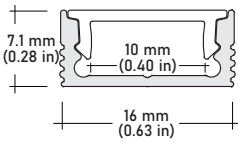

SPECIFICATIONS

INPUT VOLTAGE	12V and 24V DC
POWER CONSUMPTION	3.0W per foot
LUMEN OUTPUT	234 Lumens per foot
NO. OF LEDs	36 LEDs per foot
BEAM ANGLE	120°
CRI	90+
DIMMING	MLV, ELV, 0-10 and TRIAC
MAXIMUM RUN LENGTH	16 Ft. (12V) 20 Ft. (24V)
FIELD CUTTABLE	Every 1 in (12V) Every 2 in (24V)
IP RATING	IP54 dry location (indoor)
LUMEN MAINTENANCE	35,000 hrs.
OPERATING TEMPERATURE	-40°F(-40°C)~+140°F(+60°C)
WARRANTY	3-YEAR LIMITED
CERTIFICATIONS	UL listed
DIMENSIONS	0.4" x 0.08 (width x height)

ALU-DS100 Surface Wide
LENGTHS 39^{3/8}" | 78^{7/8}" | 96"
LENS Clear, Frosted
FINISH Silver

ALU-CN Surface, Corner
LENGTHS 39^{3/8}" | 78^{7/8}" | 96"
LENS Clear, Frosted
FINISH Silver | Black

ALP-50C Surface, Corner
LENGTHS 49.25" | 98.5"
LENS Frosted
FINISH White | Black | Silver