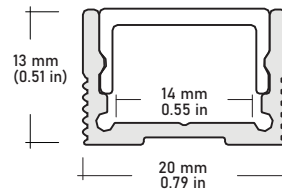

SPECIFICATIONS

INPUT VOLTAGE	12V and 24V DC
POWER CONSUMPTION	3.0W per foot
LUMEN OUTPUT	234 Lumens per foot
NO. OF LEDs	36 LEDs per foot
BEAM ANGLE	120°
CRI	90+
DIMMING	MLV, ELV, 0-10 and TRIAC
MAXIMUM RUN LENGTH	16 Ft. (12V) 20 Ft. (24V)
FIELD CUTTABLE	Every 1 in (12V) Every 2 in (24V)
IP RATING	IP54 dry location (indoor)
LUMEN MAINTENANCE	35,000 hrs.
OPERATING TEMPERATURE	-40°F(-40°C)~+140°F(+60°C)
WARRANTY	3-YEAR LIMITED
CERTIFICATIONS	UL listed
DIMENSIONS	0.4" x 0.08 (width x height)

ALU-DS100 Surface Wide
LENGTHS 39^{3/8}" | 78^{7/8}" | 96"
LENS Clear, Frosted
FINISH Silver

ALU-CN Surface, Corner
LENGTHS 39^{3/8}" | 78^{7/8}" | 96"
LENS Clear, Frosted
FINISH Silver | Black

ALP-50C Surface, Corner
LENGTHS 49.25" | 98.5"
LENS Frosted
FINISH White | Black | Silver

ALP-20 Surface
LENGTHS 49.25" | 98.5"
LENS Frosted
FINISH White | Black | Silver

ALP-20R Recessed
LENGTHS 49.25" | 98.5"
LENS Frosted
FINISH White | Black | Silver

ALP-35 Surface
LENGTHS 48" | 96"
LENS Frosted
FINISH Silver

ALP-60R Recessed
LENGTHS 49.25" | 98.5"
LENS Frosted
FINISH White | Black | Silver

ALP-60 Surface
LENGTHS 49.25" | 98.5"
LENS Frosted
FINISH White | Black | Silver

ALP-70 Surface
LENGTHS 49.25" | 98.5"
LENS Frosted
FINISH White | Black | Silver