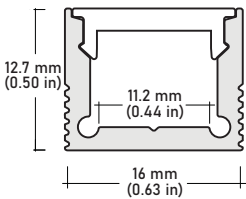

ALU-DS100 Surface Wide
LENGTHS 39^{3/8}" | 78^{7/8}" | 96"
LENS Clear, Frosted
FINISH Silver

ALU-CN Surface, Corner
LENGTHS 39^{3/8}" | 78^{7/8}" | 96"
LENS Clear, Frosted
FINISH Silver | Black

ALP-50C Surface, Corner
LENGTHS 49.25" | 98.5"
LENS Frosted
FINISH White | Black | Silver

ALP-20 Surface
LENGTHS 49.25" | 98.5"
LENS Frosted
FINISH White | Black | Silver

ALP-20R Recessed
LENGTHS 49.25" | 98.5"
LENS Frosted
FINISH White | Black | Silver

ALP-35 Surface
LENGTHS 48" | 96"
LENS Frosted
FINISH Silver

ALP-60R Recessed
LENGTHS 49.25" | 98.5"
LENS Frosted
FINISH White | Black | Silver

ALP-60 Surface
LENGTHS 49.25" | 98.5"
LENS Frosted
FINISH White | Black | Silver

ALP-70 Surface
LENGTHS 49.25" | 98.5"
LENS Frosted
FINISH White | Black | Silver