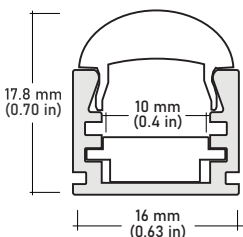

SPECIFICATIONS

INPUT VOLTAGE	12V and 24V DC
POWER CONSUMPTION	3.0W per foot
LUMEN OUTPUT	234 Lumens per foot
NO. OF LEDs	36 LEDs per foot
BEAM ANGLE	120°
CRI	90+
DIMMING	MLV, ELV, 0-10 and TRIAC
MAXIMUM RUN LENGTH	16 Ft. (12V) 20 Ft. (24V)
FIELD CUTTABLE	Every 1 in (12V) Every 2 in (24V)
IP RATING	IP54 dry location (indoor)
LUMEN MAINTENANCE	35,000 hrs.
OPERATING TEMPERATURE	-40°F(-40°C)~+140°F(+60°C)
WARRANTY	3-YEAR LIMITED
CERTIFICATIONS	UL listed
DIMENSIONS	0.4" x 0.08 (width x height)

ALU-DS100 Surface Wide
LENGTHS 39^{3/8}" | 78^{7/8}" | 96"
LENS Clear, Frosted
FINISH Silver

ALU-CN Surface, Corner
LENGTHS 39^{3/8}" | 78^{7/8}" | 96"
LENS Clear, Frosted
FINISH Silver | Black

ALP-50C Surface, Corner
LENGTHS 49.25" | 98.5"
LENS Frosted
FINISH White | Black | Silver

ALP-20 Surface
LENGTHS 49.25" | 98.5"
LENS Frosted
FINISH White | Black | Silver

ALP-20R Recessed
LENGTHS 49.25" | 98.5"
LENS Frosted
FINISH White | Black | Silver

ALP-35 Surface
LENGTHS 48" | 96"
LENS Frosted
FINISH Silver

ALP-60R Recessed
LENGTHS 49.25" | 98.5"
LENS Frosted
FINISH White | Black | Silver

ALP-60 Surface
LENGTHS 49.25" | 98.5"
LENS Frosted
FINISH White | Black | Silver

ALP-70 Surface
LENGTHS 49.25" | 98.5"
LENS Frosted
FINISH White | Black | Silver