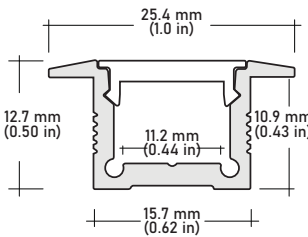

SPECIFICATIONS

INPUT VOLTAGE	12V and 24V DC
POWER CONSUMPTION	3.0W per foot
LUMEN OUTPUT	234 Lumens per foot
NO. OF LEDs	36 LEDs per foot
BEAM ANGLE	120°
CRI	90+
DIMMING	MLV, ELV, 0-10 and TRIAC
MAXIMUM RUN LENGTH	16 Ft. (12V) 20 Ft. (24V)
FIELD CUTTABLE	Every 1 in (12V) Every 2 in (24V)
IP RATING	IP54 dry location (indoor)
LUMEN MAINTENANCE	35,000 hrs.
OPERATING TEMPERATURE	-40°F(-40°C)~+140°F(+60°C)
WARRANTY	3-YEAR LIMITED
CERTIFICATIONS	UL listed
DIMENSIONS	0.4" x 0.08 (width x height)

ALU-DS100 Surface Wide
LENGTHS 39^{3/8}" | 78^{7/8}" | 96"
LENS Clear, Frosted
FINISH Silver

ALU-CN Surface, Corner
LENGTHS 39^{3/8}" | 78^{7/8}" | 96"
LENS Clear, Frosted
FINISH Silver | Black

ALP-50C Surface, Corner
LENGTHS 49.25" | 98.5"
LENS Frosted
FINISH White | Black | Silver

ALP-20 Surface
LENGTHS 49.25" | 98.5"
LENS Frosted
FINISH White | Black | Silver

ALP-20R Recessed
LENGTHS 49.25" | 98.5"
LENS Frosted
FINISH White | Black | Silver

ALP-35 Surface
LENGTHS 48" | 96"
LENS Frosted
FINISH Silver