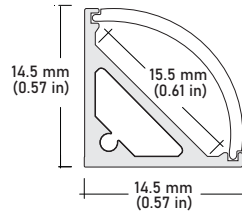

SPECIFICATIONS

INPUT VOLTAGE	12V and 24V DC
POWER CONSUMPTION	3.0W per foot
LUMEN OUTPUT	234 Lumens per foot
NO. OF LEDs	36 LEDs per foot
BEAM ANGLE	120°
CRI	90+
DIMMING	MLV, ELV, 0-10 and TRIAC
MAXIMUM RUN LENGTH	16 Ft. (12V) 20 Ft. (24V)
FIELD CUTTABLE	Every 1 in (12V) Every 2 in (24V)
IP RATING	IP54 dry location (indoor)
LUMEN MAINTENANCE	35,000 hrs.
OPERATING TEMPERATURE	-40°F(-40°C)~+140°F(+60°C)
WARRANTY	3-YEAR LIMITED
CERTIFICATIONS	UL listed
DIMENSIONS	0.4" x 0.08 (width x height)

ALU-DS100 Surface Wide
LENGTHS 39^{3/8}" | 78^{7/8}" | 96"
LENS Clear, Frosted
FINISH Silver

ALU-CN Surface, Corner
LENGTHS 39^{3/8}" | 78^{7/8}" | 96"
LENS Clear, Frosted
FINISH Silver | Black

ALP-50C Surface, Corner
LENGTHS 49.25" | 98.5"
LENS Frosted
FINISH White | Black | Silver