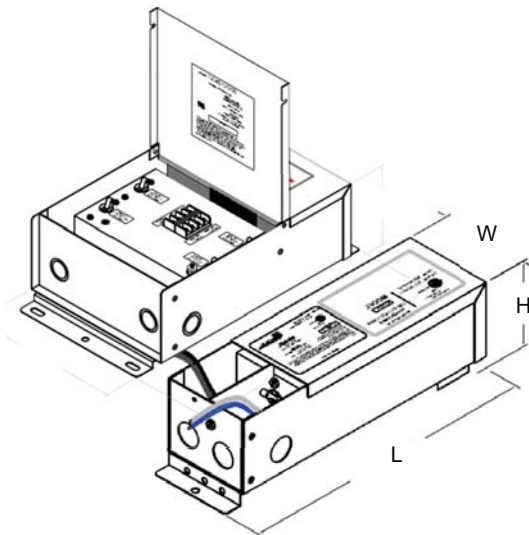

PSDH SERIES | HIGH PERFORMANCE MAGNETIC LOW VOLTAGE (MLV)

PSDH-48W-24V	CLASS 2	11.25" x 3.37" x 3.25"
PSDH-96W-24V	CLASS 2	11.25" x 3.37" x 3.25"
PSDH-288W-24V	CLASS 2	14.25" x 8.43" x 4.43"