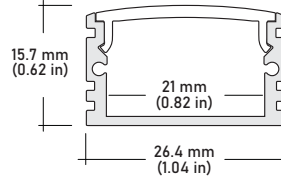

SPECIFICATIONS

INPUT VOLTAGE	12V and 24V DC
POWER CONSUMPTION	3.0W per foot
LUMEN OUTPUT	234 Lumens per foot
NO. OF LEDs	36 LEDs per foot
BEAM ANGLE	120°
CRI	90+
DIMMING	MLV, ELV, 0-10 and TRIAC
MAXIMUM RUN LENGTH	16 Ft. (12V) 20 Ft. (24V)
FIELD CUTTABLE	Every 1 in (12V) Every 2 in (24V)
IP RATING	IP54 dry location (indoor)
LUMEN MAINTENANCE	35,000 hrs.
OPERATING TEMPERATURE	-40°F(-40°C)~+140°F(+60°C)
WARRANTY	3-YEAR LIMITED
CERTIFICATIONS	UL listed
DIMENSIONS	0.4" x 0.08 (width x height)

ALU-DS100 Surface Wide
LENGTHS 39^{3/8}" | 78^{7/8}" | 96"
LENS Clear, Frosted
FINISH Silver

ALU-CN Surface, Corner
LENGTHS 39^{3/8}" | 78^{7/8}" | 96"
LENS Clear, Frosted
FINISH Silver | Black

ALP-50C Surface, Corner
LENGTHS 49.25" | 98.5"
LENS Frosted
FINISH White | Black | Silver