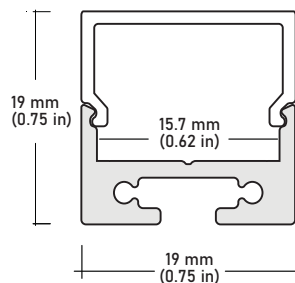

ALP-70 Surface, Suspended
LENGTHS 49.25" | 98.5"
LENS Frosted
FINISH Silver