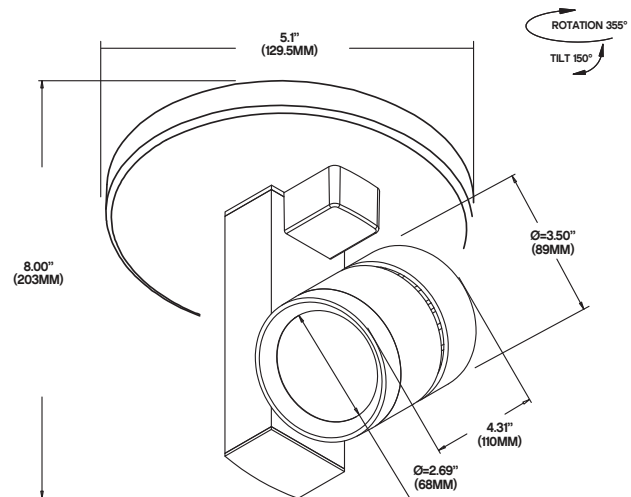

DIMENSIONS

29W
37W

up to
3000
lumens

80+
CRI

INDOOR

DRY &
DAMP
LOCATION

50,000
HOURS

DIMMABLE

RoHS
COMPLIANT

UL US
LISTED

ORDERING GUIDE EX: CTL430MP-L3-30K-BK-SP-MP-120

CTL-430MP						
MODEL	WATTAGE	COLOR TEMP	FINISH	OPTICS	ADAPTER	VOLTAGE
	L3 - 29W / 2200lm L4 - 37W / 3000lm	27K - 2700K 30K - 3000K 35K - 3500K 40K - 4000K	WH - WHITE BK - BLACK	SP - 19° Spot FL - 30° Flood WF - 45° Wide	MP - Monopoint	120 - 120V 277 - 277V