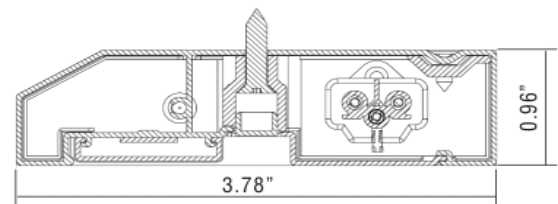

FEATURES

- 120V NO TRANSFORMER REQUIRED
- 275~1100 Lumens
- White or Bronze finishes
- Dimmable (with CORE LED ELV drivers)
- 8" to 32" Length Options
- Superior color rendering index
- Seamless connector included
- Linkable up to 400W

SPECIFICATIONS

INPUT VOLTAGE	120V
POWER CONSUMPTION	6.75W per Ft.
LUMEN OUTPUT	413 Lm/Ft.
LED	5630
CCT	2700K, 3000K, 3500K and 4000K
CRI	90+
DIMMING	ELV (Electronic Low-Voltage)
MAXIMUM RUN LENGTH	Linkable up to 400W
MOUNTING	Surface
LUMEN MAINTENANCE	40,000 hrs.
FINISH OPTIONS	White and Bronze
CERTIFICATIONS	ETL listed, Energy Star, TITLE 24
DIMENSIONS	3.78" width x 0.96" height

MODEL	ULD1508	ULD1516	ULD1524	ULD1532
LENGTH	8"	16"	24"	32"
WATTS	4.5W	9W	13.5W	18W
LUMENS	275	550	825	1100

DIMENSIONS

ORDERING GUIDE EX: ULD1508-27K-BZ-120

ULD				
MODEL	LENGTH	COLOR TEMP	FINISH	VOLTAGE
	1508 - 8" 1516 - 16" 1524 - 24" 1532 - 32"	27K - 2700K 35K - 3500K 30K - 3000K 40K - 4000K	WH - White BZ - Bronze	120 - 120V