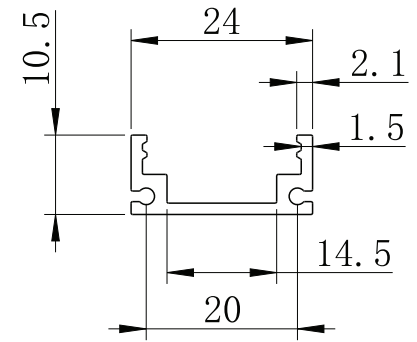

Silicone glue joint

X-X

Aluminum profile

PC Diffuser

5x3 hole
Option

Metal Endcap

CORE
ARCHITECTURAL
LIGHTING