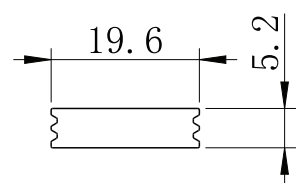

Silicone glue joint

X-X

Aluminum profile

PC Diffuser

5x3 hole
Option

Metal Endcap

CORE
ARCHITECTURAL
LIGHTING