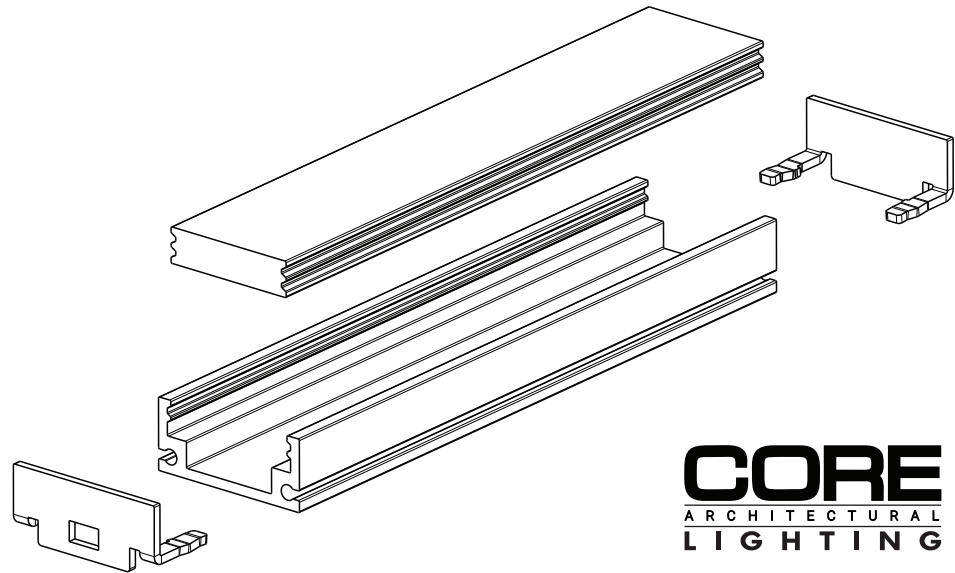

Silicone glue joint

X-X

Aluminum profile

PC Diffuser

5x3 hole
Option

Metal Endcap

CORE
ARCHITECTURAL
LIGHTING