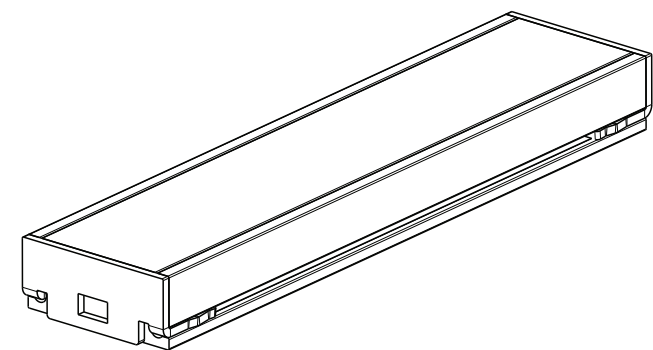

Silicone glue joint

X-X

Aluminum profile

PC Diffuser

5x3 hole
Option

Metal Endcap

CORE
ARCHITECTURAL
LIGHTING