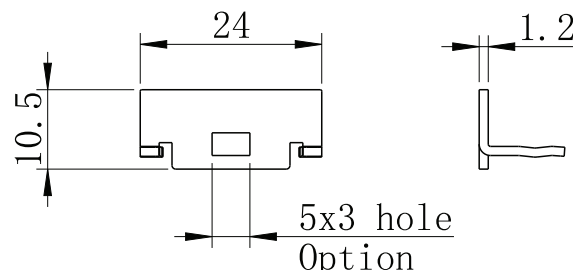

Silicone glue joint

X-X

Aluminum profile

PC Diffuser

5x3 hole
Option

Metal Endcap

CORE
ARCHITECTURAL
LIGHTING