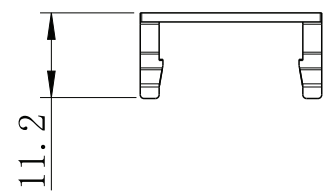

Silicone glue joint

X-X

Aluminum profile

PC Diffuser

5x3 hole
Option

Metal Endcap

CORE
ARCHITECTURAL
LIGHTING