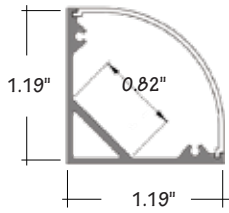

ALP-50C SURFACE / CORNER
LENGTHS 49.25" , 98.5"
LENS Frosted
FINISH White | Black | Silver

ALP-60R RECESSED MOUNT
LENGTHS 49.25" , 98.5"
LENS Frosted
FINISH White | Black | Silver

ALP-70 SURFACE MOUNT
LENGTHS 49.25" , 98.5"
LENS Frosted
FINISH White | Black | Silver

ALP-90 SURFACE MOUNT
LENGTHS 48" and 96"
LENS Frosted
FINISH Anodized Aluminum

COMPATIBLE ALUMINUM PROFILES

ALP-100C **SURFACE / CORNER**
LENGTHS 49.25" , 98.5"
LENS Frosted
FINISH Anodized Aluminum

ALP-110 **SURFACE MOUNT**
LENGTHS 49.25" , 98.5"
LENS Frosted
FINISH Anodized Aluminum