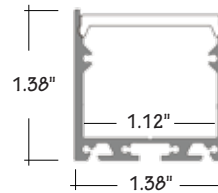

ALP-140   **SURFACE / SUSPENSION**
LENGTHS   49.25" , 98.5"
LENS   Frosted
FINISH   Anodized Aluminum