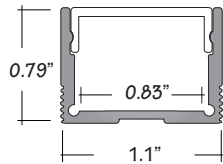

ALP-90 SURFACE MOUNT
LENGTHS 48" and 96"
LENS Frosted
FINISH Anodized Aluminum

COMPATIBLE ALUMINUM PROFILES

ALP-100C **SURFACE / CORNER**
LENGTHS 49.25" , 98.5"
LENS Frosted
FINISH Anodized Aluminum

ALP-110 **SURFACE MOUNT**
LENGTHS 49.25" , 98.5"
LENS Frosted
FINISH Anodized Aluminum