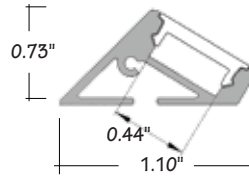

ALP-110   **SURFACE MOUNT**
LENGTHS   49.25" , 98.5"
LENS   Frosted
FINISH   Anodized Aluminum