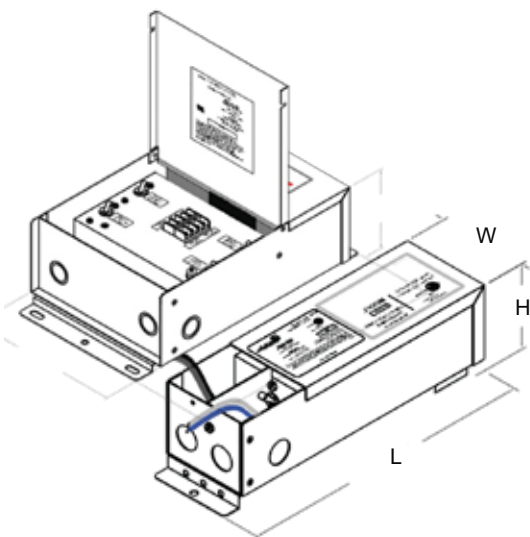

PSDM SERIES DIMMABLE MAGNETIC LOW VOLTAGE (MLV)

PSDM-20W-24V	CLASS 2	5.6" x 2" x 2.14"
PSDM-40W-24V	CLASS 2	5.6" x 2" x 2.14"
PSDM-60W-24V	CLASS 2	6.5" x 2.3" x 2.5"
PSDM-100W-24V	CLASS 2	6.5" x 2.3" x 2.5"
PSDM-150W-24V		9.8" x 3" x 3"
PSDM-192W-24V	CLASS 2	7.0" x 7.0" x 3.2"
PSDM-200W-24V		9.8" x 3" x 3"
PSDM-288W-24V	CLASS 2	9.8" x 4.2" x 3.5"
PSDM-300W-24V		7.0" x 7.0" x 3.2"