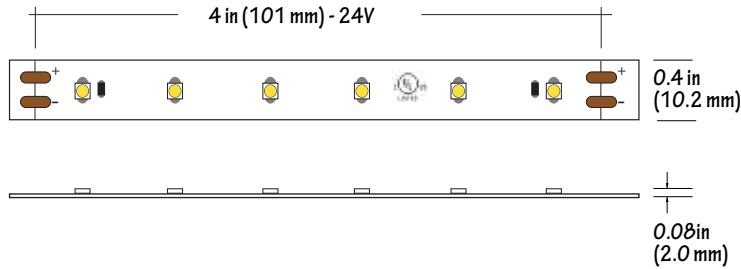

LSE-150 1.5W Eco Series Indoor Flexible LED Strip

SPECIFICATION SHEET

JOB NAME: _____
LOCATION: _____
QUOTE/REF#: _____

LSE-150 eco series is an LED light source suitable for indoor lighting applications. At 1.5 Watts per foot, this LED strip provides 109 Lumens and is offered in a low profile design allowing it to be attached to almost anywhere. Rated to last 35,000 hours, it is bright, eco-friendly, fully dimmable and virtually produces no heat.

SPECIFICATIONS

INPUT VOLTAGE	24V DC
POWER CONSUMPTION	1.5 per foot
LUMEN OUTPUT	109 Lumens per foot
NO. OF LEDs	18 LEDs per foot
BEAM ANGLE	120°
CRI	90+
DIMMING	MLV, ELV, 0-10 and TRIAC
MAXIMUM RUN LENGTH	20 Feet
FIELD CUTTABLE	Every 4 in
IP RATING	IP54 dry location (indoor)
LUMEN MAINTENANCE	35,000 hrs.
OPERATING TEMPERATURE	-40°F(-40°C)~+140°F(+60°C)
WARRANTY	3-YEAR LIMITED
CERTIFICATIONS	UL listed
DIMENSIONS	0.4" x 0.08 (width x height)

	COLOR TEMP	CRI	LUMEN/FT
	2700K	90+	104
	3000K	90+	104
	4000K	90+	119

LSE-150 1.5W Eco Series Indoor Flexible LED Strip

STANDARD ORDERING CODE

Model	Color Temp	Length	Voltage
LSE-150	27K - 2700K 30K - 3000K 40K - 4000K	16 - 16.4 Ft. 100 - 100 Ft.	24V - 24V DC

PSDL-30W-24V	CLASS 2	6.5" x 3.63" x 1.03"
PSDL-60W-24V	CLASS 2	7.4" x 3.63" x 1.03"
PSDL-96W-24V	CLASS 2	8.67" x 3.67" x 1.62"
PSDL-150W-24V		8.67" x 3.67" x 1.62"
PSDL-192W-24V		10.25" x 4.06" x 1.82"
PSDL-200W-24V		10.25" x 4.06" x 1.82"
PSDL-288W-24V		10.25" x 4.06" x 1.82"
PSDL-300W-24V		10.25" x 4.06" x 1.82"