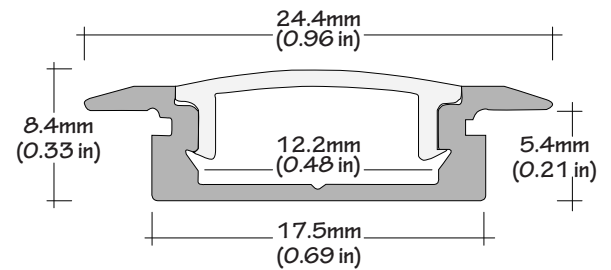

Compatible with LED strips up to **0.48" (12mm) wide**.

LED tape light sold separately.

Lens diffuser sold separately

2 (two) end caps included with every channel.

Remote power supply sold separately.

Custom color finishes available (powder-coating).

DIMENSIONS

ORDERING CODE

| Model | Length | Lens | Light Engine | Finish |
|--------|---------------------------|----------------------------|--------------|---|
| ALU-FL | 39 - 39 ^{3/8} in | FR - Frosted CL - Clear | See P. 3 | SI Silver CU Custom (powder-coat) |