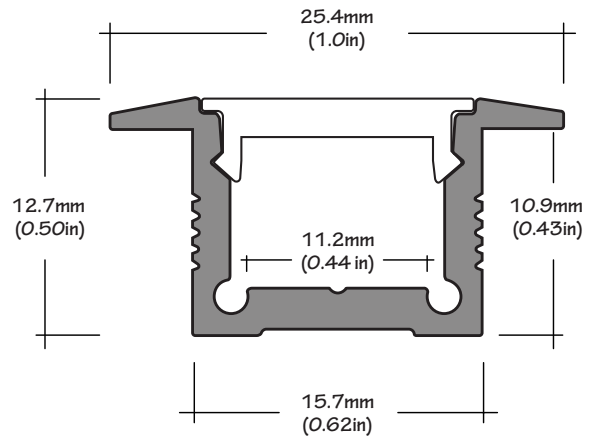

## SPECIFICATION SHEET

JOB NAME: \_\_\_\_\_  
 LOCATION: \_\_\_\_\_  
 QUOTE/REF#: \_\_\_\_\_

The **ALP-60R** is a recessed architectural grade LED extrusion profile designed for linear LED strips up to **11mm (0.44in)** wide. Made from high quality anodized aluminum, this extrusion provides superior thermal management for higher wattage LED strips and prolong the lifespan of the lighting system. This recessed mount profile comes with a patented frosted diffuser lens for maximum lumen output and wide beam distribution. The **ALP-60R** profile helps protect LED's from dust and other undesirable elements, which can shorten the LEDs life. They are also an elegant design solution for any space.

### SPECIFICATIONS

<b>TYPE</b>	Recessed mount
<b>AVAILABLE LENGTHS</b>	49.25 in and 98.5 in
<b>FINISH OPTIONS</b>	WHITE   BLACK   SILVER
<b>LENS OPTIONS</b>	Frosted
<b>CHANNEL</b>	ALP-60R
<b>LENS</b>	ALP-60R-LN
<b>END CAP</b>	ALP-60R-EC

### DIMENSIONS

### ORDERING CODE

Model	Length	Lens	Light Engine	Finish
ALP-60R	49 - 49.25in 98 - 98.5in	FR - Frosted	See P. 3	<b>WH</b> White <b>BK</b> Black <b>SI</b> Silver <b>CU</b> Custom (powder-coat)