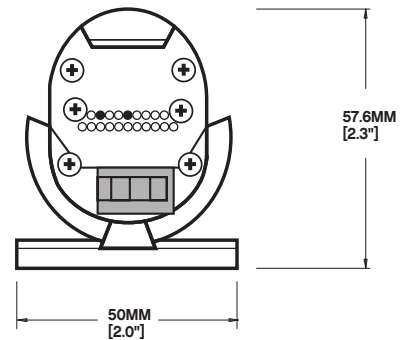

FEATURES

- Up to 1000+ Lumens per foot
- Up to 90+ Lumens per Watt
- Proprietary Optical Technology
- 0-10V, DMX and MultiVolt Input Options
- Small Profile Fixture
- Continuous Run Capability
- Proprietary Adjustable Mounting Bracket
- Facade Wall Washing
- Graze Lighting
- Signage

SPECIFICATIONS

POWER CONSUMPTION	11.9W (1ft) 48W (4ft)
MAXIMUM RUN LENGTH	48ft
OPERATING VOLTAGE	110-277V AC
OPERATING FREQUENCY	50 / 60 Hz
DRIVER	Internal / Built-in
STARTUP TEMPERATURE	-10°C~40°C (14°F~104°F)
OPERATING TEMPERATURE	-10°C~40°C (14°F~104°F)
STORAGE TEMPERATURE	-40°C~80°C (40°F~176°F)
CONTROL	110-277V AC 0-10V, DMX/RDM
LENS	Clear Polycarbonate
CONNECTORS	Integral Male / Female 5 pin
ENVIRONMENT	Indoor / Dry / Damp Location
DISTRIBUTION	10°x10° / 10°x60° / 30°x 60°
MOUNTING OPTIONS	Adjustable 80° + 80°
CERTIFICATIONS	ETL, Conforms to UL STD 1598 Certified to CSA STD C2.2 NO.250.0-08

CCT	LUMEN	EFFICACY
2200	993 lm/ft	84.6 lm/W
2500	1004 lm/ft	84.8 lm/W
2700	1015 lm/ft	85.3 lm/W
3000	1026 lm/ft	86.2 lm/W
3500	1038 lm/ft	87.2 lm/W
4000	1045 lm/ft	87.8 lm/W
5000	1056 lm/ft	88.3 lm/W

DIMENSIONS