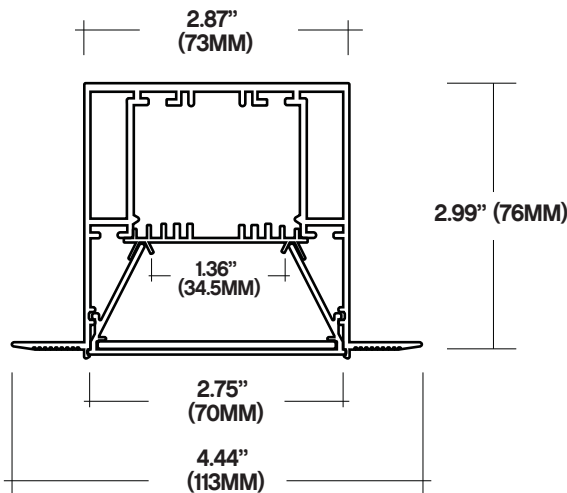

SPECIFICATIONS

TYPE	Recessed mount
AVAILABLE LENGTHS	49.25" and 98.5"
FINISH	Anodized Silver
LENS OPTIONS	Frosted

COMPONENTS

PROFILE	ALP-350TL
LENS	ALP-350TL-LN
END CAP	ALP-350TL-EC
L-CONNECTOR (OUTSIDE)	ALP-350TL-L90W
L-CONNECTOR (INSIDE)	ALP-350TL-L90N
L-CONNECTOR (SIDE)	ALP-350TL-L90
T-CONNECTOR	ALP-350TL-T90
X-CONNECTOR	ALP-350TL-X90
EXTENSION COUPLING	ALP-350TL-SC
N-TYPE CLIP	ALP-350TL-RE

Compatible with LED strips up to **1.36" (34.5mm)** wide.

LED tape light sold separately.

Remote mounted low voltage power supply sold separately.

Power supplies available in 120V and 277 options.

Frosted lens included with each channel.

Two (2) end caps included with every channel.

Custom color finishes available (powder coating).

ORDERING GUIDE EX: ALP350TL-49-FR-LSM45

ALP-350TL			
MODEL	SIZE	LENS	LIGHT ENGINE
	48 - 49.25 Inches 98 - 98.5 Inches	FR - Frosted Lens	See p.5 for compatible tape lights