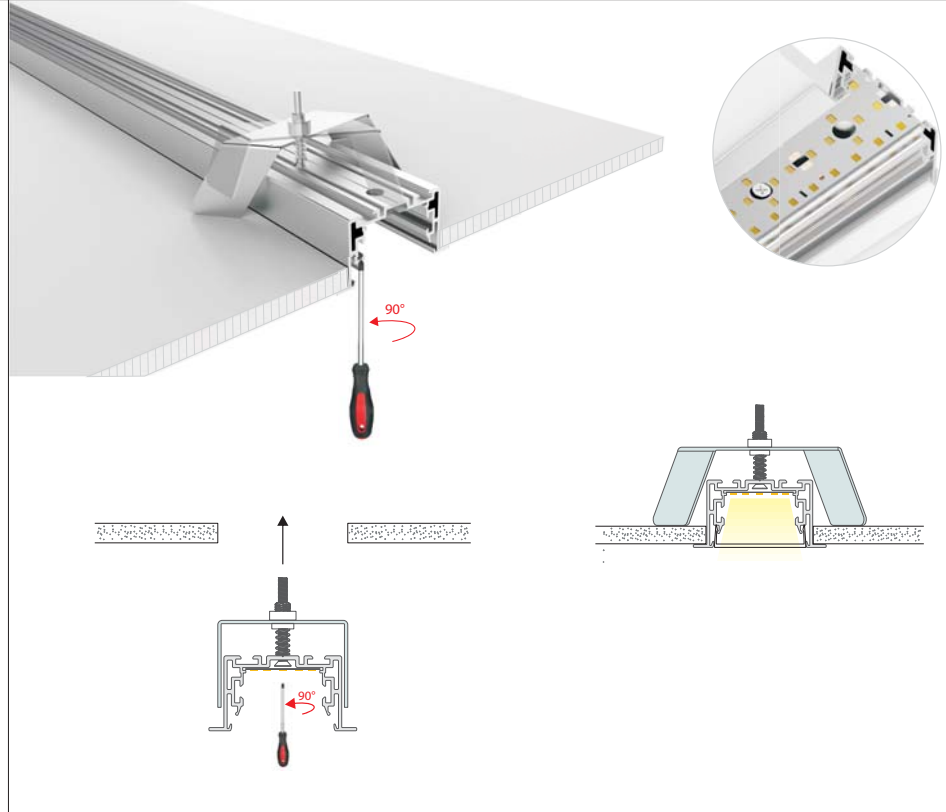

SPECIFICATION SHEET

JOB NAME: _____
 LOCATION: _____
 QUOTE/REF#: _____

The **ALP-350TL** is a recessed, Architectural Grade LED extrusion profile designed for recessed linear LED applications. Made from high quality anodized aluminum, these fixtures provide superior thermal management for higher wattage LED strips and prolong the overall lifetime of your lighting system. The **ALP-350TL** is manufactured with a patented frosted diffuser for maximum lumen output and wide beam distribution. The **ALP-350TL** also helps protect LED's from dust and other undesirable elements, which can shorten the lifetime of the LED.

FEATURES

- Customizable
- Ideal for recessed applications
- optional T, L and X connectors for corners and angles
- Durable anodized aluminum
- Protects LED systems from dust and other elements
- Dissipates heat from LED, prolonging its lifetime

Compatible with LED strips up to **1.36" (34.5mm)** wide.

LED tape light sold separately.

Remote mounted low voltage power supply sold separately.

Power supplies available in 120V and 277 options.

Frosted lens included with each channel.

ALP-350TL-L90 | L connector (SIDE)

ALP-350TL-T90 | T connector

OPTIONAL ACCESSORIES (SOLD SEPARATELY)

ALP-350TL-X90 | X connector

ALP-350TL-SC | Seamless connector

MOUNTING GUIDE

N TYPE CLIP
ALP-340R-RE

TAPE LIGHT - CHANNEL COMPATIBILITY