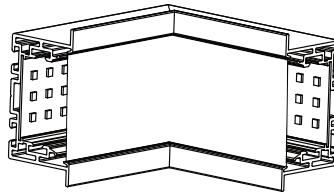

*Two end caps included with every profile

ALP-210RN-RE | N type bracket

*Two recessed brackets included with every profile

OPTIONAL ACCESSORIES (SOLD SEPARATELY)

ALP-210RN-L90W | L connector (OUTSIDE)

ALP-210RN-L90N | L connector (INSIDE)

ALP-210RN-L90 | L connector (SIDE)

ALP-210RN-T90 | T connector

OPTIONAL ACCESSORIES (SOLD SEPARATELY)

ALP-210RN-X90 | X connector

ALP-210RN-SC | Seamless connector

ALP-210RN-RB | Butterfly clip

MOUNTING OPTIONS