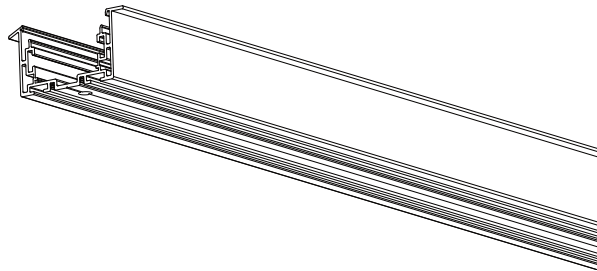

SPECIFICATION SHEET

JOB NAME: _____
 LOCATION: _____
 QUOTE/REF#: _____

The **ALP-210RN** is a recessed, Architectural Grade LED extrusion profile designed for linear LED strips up to 23mm wide. Made from high quality aluminum, these extrusions provide superior thermal management for higher wattage LED strips and prolong the overall lifetime of your lighting system. The **ALP-210RN** is manufactured with a patented frosted diffuser for maximum lumen output and wide beam distribution. The **ALP-210RN** also helps protect LED's from dust and other undesirable elements, which can shorten the lifetime of the LED.

Two (2) recessed brackets included with every channel.

Custom color finishes available (powder coating).

ORDERING GUIDE EX: ALP210RN-49-FR

ALP-210RN	SIZE	LENS	LIGHT ENGINE
MODEL			
	48 - 49.25 Inches 98 - 98.5 Inches	FR - Frosted Lens	See p.5 for compatible tape lights

COMPONENTS | ACCESSORIES

ALP-210RN-LN | Plastic Lens

TYPE FR (frosted)

LENGTHS 49.25" and 98.5"

ALP-210RN | Aluminum Profile

MOUNTING Recessed

LENGTHS 49.25" and 98.5"

ALP-210RN-EC | End Cap

*Two end caps included with every profile

ALP-210RN-RE | N type bracket

*Two recessed brackets included with every profile

OPTIONAL ACCESSORIES (SOLD SEPARATELY)

ALP-210RN-L90W | L connector (OUTSIDE)

ALP-210RN-L90N | L connector (INSIDE)