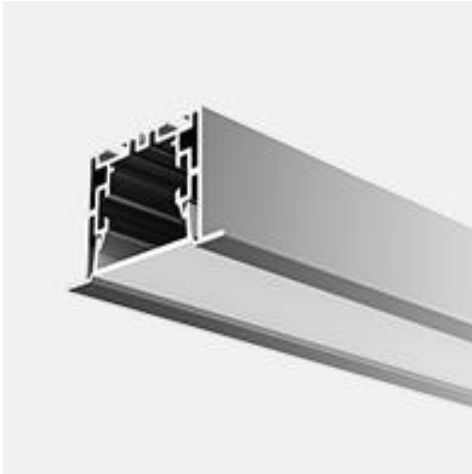

SPECIFICATION SHEET

JOB NAME: _____
 LOCATION: _____
 QUOTE/REF#: _____

The **ALP-210RN** is a recessed, Architectural Grade LED extrusion profile designed for linear LED strips up to 23mm wide. Made from high quality aluminum, these extrusions provide superior thermal management for higher wattage LED strips and prolong the overall lifetime of your lighting system. The **ALP-210RN** is manufactured with a patented frosted diffuser for maximum lumen output and wide beam distribution. The **ALP-210RN** also helps protect LED's from dust and other undesirable elements, which can shorten the lifetime of the LED.

FEATURES

- Customizable
- Ideal for recessed applications
- Durable, military grade aluminum
- Protects LED systems from dust and other elements
- Dissipates heat from LED, prolonging its lifetime

SPECIFICATIONS

TYPE	Recessed mount
AVAILABLE LENGTHS	49.25" and 98.5"
FINISH	Anodized Silver
LENS OPTIONS	Frosted

Compatible with LED strips up to 0.93" / 15/16" / 23.5mm wide.

LED tape light sold separately.

Remote mounted low voltage power supply sold separately.