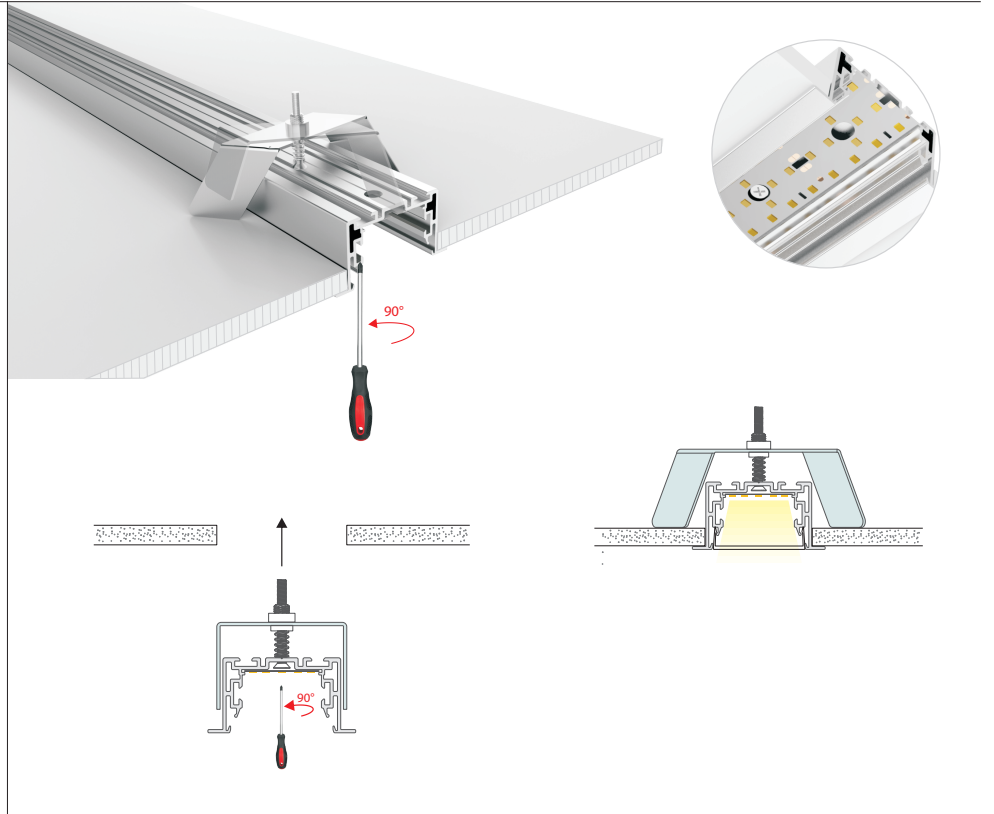

SPECIFICATION SHEET

JOB NAME: _____
 LOCATION: _____
 QUOTE/REF#: _____

The **ALP-210RN** is a recessed, Architectural Grade LED extrusion profile designed for linear LED strips up to 23mm wide. Made from high quality aluminum, these extrusions provide superior thermal management for higher wattage LED strips and prolong the overall lifetime of your lighting system. The **ALP-210RN** is manufactured with a patented frosted diffuser for maximum lumen output and wide beam distribution. The **ALP-210RN** also helps protect LED's from dust and other undesirable elements, which can shorten the lifetime of the LED.

*Two end caps included with every profile

ALP-210RN-RE | N type bracket

*Two recessed brackets included with every profile

OPTIONAL ACCESSORIES (SOLD SEPARATELY)

ALP-210RN-L90W | L connector (OUTSIDE)

ALP-210RN-L90N | L connector (INSIDE)

ALP-210RN-L90 | L connector (SIDE)

ALP-210RN-T90 | T connector

OPTIONAL ACCESSORIES (SOLD SEPARATELY)

ALP-210RN-X90 | X connector

ALP-210RN-SC | Seamless connector

ALP-210RN-RB | Butterfly clip

MOUNTING OPTIONS

N TYPE CLIP
ALP-210RN-RE

BUTTERFLY TYPE CLIP
ALP-210RN-RB

TAPE LIGHT - CHANNEL COMPATIBILITY

	INDOOR LED STRIPS		OUTDOOR LED STRIPS		RGB & RGBW
✓	LSM-15 1.5W / FT. 120 Lumens	✓	LSMW-15 1.5W / FT. 120 Lumens	✓	LSP-20RGB 2.2W / FT. 82 Lumens
✓	LSM-25 2.2W / FT. 185 Lumens	✓	LSMW-25 2.2W / FT. 185 Lumens	✓	LSP-50RGB 4.4W / FT. 165 Lumens
✓	LSM-30 3.0W / FT. 250 Lumens	✓	LSMW-30 3.0W / FT. 250 Lumens	✓	LSP-80RGB 8.8W / FT. 720 Lumens
✓	LSM-45 4.4W / FT. 370 Lumens	✓	LSMW-60 6.0W / FT. 500 Lumens	✓	LSP-50RGBW 4.4W / FT. 165 Lumens
✓	LSM-55 5.5W / FT. 500+ Lumens			✓	LSP-80RGBW 8.8W / FT. 720 Lumens
✓	LSP-50 4.4W / FT. 380 Lumens				
✓	LSM-60 6.0W / FT. 500 Lumens				
✓	LSM-60MX 6.0W / FT. 500 Lumens				
✓	LSP-80 8.8W / FT. 720 Lumens				
✓	LSM-70HF 6.6W / FT. 698 Lumens				
✓	LSM-90HF 7.9W / FT. 930 Lumens				