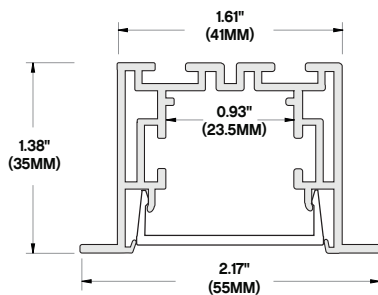

Power supplies available in 120V and 277 options.

COMPONENTS

PROFILE	ALP-210RN
LENS	ALP-210RN-LN
END CAP	ALP-210RN-EC
RECESSED BRACKETS	ALP-210RN-RE

Frosted lens included with each channel.

Two (2) end caps included with every channel.

Two (2) recessed brackets included with every channel.

Custom color finishes available (powder coating).

ORDERING GUIDE EX: ALP210RN-49-FR

ALP-210RN	SIZE	LENS	LIGHT ENGINE
MODEL			
	48 - 49.25 Inches 98 - 98.5 Inches	FR - Frosted Lens	See p.5 for compatible tape lights