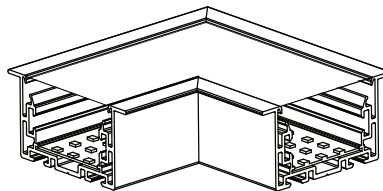

*Two end caps included with every profile

ALP-210RN-RE | N type bracket

*Two recessed brackets included with every profile

OPTIONAL ACCESSORIES (SOLD SEPARATELY)

ALP-210RN-L90W | L connector (OUTSIDE)

ALP-210RN-L90N | L connector (INSIDE)

ALP-210RN-L90 | L connector (SIDE)

ALP-210RN-T90 | T connector

OPTIONAL ACCESSORIES (SOLD SEPARATELY)

ALP-210RN-X90 | X connector

ALP-210RN-SC | Seamless connector

ALP-210RN-RB | Butterfly clip

MOUNTING OPTIONS