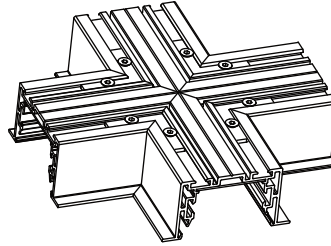

*Two end caps included with every profile

ALP-210RN-RE | N type bracket

*Two recessed brackets included with every profile

OPTIONAL ACCESSORIES (SOLD SEPARATELY)

ALP-210RN-L90W | L connector (OUTSIDE)

ALP-210RN-L90N | L connector (INSIDE)

ALP-210RN-L90 | L connector (SIDE)

ALP-210RN-T90 | T connector

OPTIONAL ACCESSORIES (SOLD SEPARATELY)

ALP-210RN-X90 | X connector

ALP-210RN-SC | Seamless connector

ALP-210RN-RB | Butterfly clip

MOUNTING OPTIONS