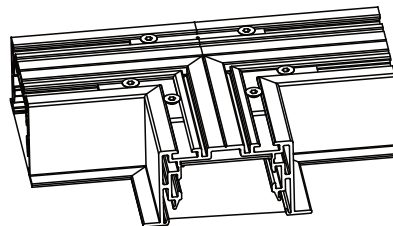

*Two end caps included with every profile

ALP-210RN-RE | N type bracket

*Two recessed brackets included with every profile

OPTIONAL ACCESSORIES (SOLD SEPARATELY)

ALP-210RN-L90W | L connector (OUTSIDE)

ALP-210RN-L90N | L connector (INSIDE)

ALP-210RN-L90 | L connector (SIDE)

ALP-210RN-T90 | T connector

OPTIONAL ACCESSORIES (SOLD SEPARATELY)

ALP-210RN-X90 | X connector

ALP-210RN-SC | Seamless connector

ALP-210RN-RB | Butterfly clip

MOUNTING OPTIONS