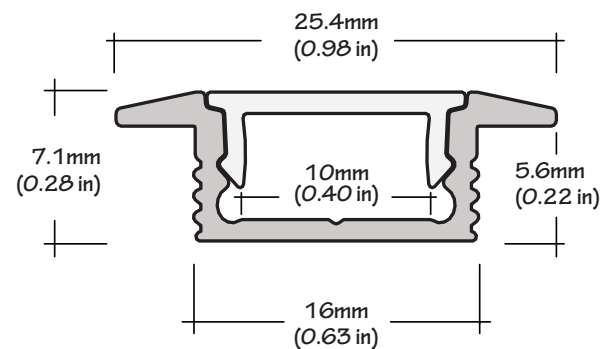

## SPECIFICATION SHEET

JOB NAME: \_\_\_\_\_  
 LOCATION: \_\_\_\_\_  
 QUOTE/REF#: \_\_\_\_\_

The **ALP-20R** is a recessed, Architectural Grade LED extrusion profile designed for linear LED strips up to **10mm (0.40in)** wide. Made from high quality anodized aluminum, these extrusions provide superior thermal management for higher wattage LED strips and prolong the lifespan of the lighting system. This surface mount profile comes with a patented frosted diffuser lens for maximum lumen output and wide beam distribution. The **ALP-20R** profile helps protect LED's from dust and other undesirable elements, which can shorten the LED's life. They are also an elegant design solution for any space.

### DIMENSIONS

### SPECIFICATIONS

<b>TYPE</b>	Recessed mount
<b>AVAILABLE LENGTHS</b>	49.25 in and 98.5 in
<b>FINISH</b>	Anodized Silver
<b>LENS OPTIONS</b>	Frosted
<b>CHANNEL</b>	ALP-20R
<b>LENS</b>	ALP-20R-LN
<b>END CAP</b>	ALP-20R-EC
<b>MOUNTING CLIP</b>	ALP-20R-CL

### ORDERING CODE

Model	Length	Lens	Light Engine	Finish
ALP-20R	49 - 49.25 in	FR - Frosted	See P. 3	SI
	98 - 98.5 in			CU
				Custom (powder-coat)