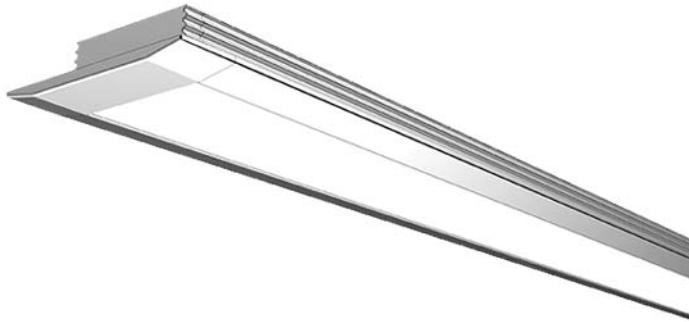

## SPECIFICATION SHEET

JOB NAME: \_\_\_\_\_  
 LOCATION: \_\_\_\_\_  
 QUOTE/REF#: \_\_\_\_\_

The **ALP-20R** is a recessed, Architectural Grade LED extrusion profile designed for linear LED strips up to **10mm (0.40in)** wide. Made from high quality anodized aluminum, these extrusions provide superior thermal management for higher wattage LED strips and prolong the lifespan of the lighting system. This surface mount profile comes with a patented frosted diffuser lens for maximum lumen output and wide beam distribution. The **ALP-20R** profile helps protect LED's from dust and other undesirable elements, which can shorten the LED's life. They are also an elegant design solution for any space.

### FEATURES

- Customizable
- Durable, anodized aluminum
- Protects LED systems from dust and other elements
- Suitable for corner installations / applications.
- Dissipates heat from LED, prolonging its lifetime
- Suitable for recessed installations and applications

### SPECIFICATIONS

<b>TYPE</b>	Recessed mount
<b>AVAILABLE LENGTHS</b>	49.25 in and 98.5 in
<b>FINISH</b>	Anodized Silver
<b>LENS OPTIONS</b>	Frosted
<b>CHANNEL</b>	ALP-20R
<b>LENS</b>	ALP-20R-LN
<b>END CAP</b>	ALP-20R-EC
<b>MOUNTING CLIP</b>	ALP-20R-CL

Compatible with LED strips up to **10mm (0.40in)** wide.  
 LED tape light sold separately.  
 Frosted lens diffuser included (1 with every channel)  
 2 (two) end caps included with every channel.  
 Custom color finishes available (powder-coating).