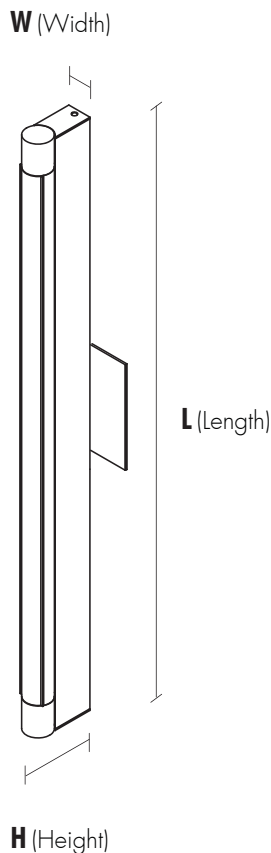

SPECIFICATIONS

TYPE	Wall Mount
AVAILABLE LENGTHS	24" / 36" / 48"
FINISH	Black / White / Brushed Aluminum
LUMEN OUTPUT	400 Lumens / Ft.
POWER CONSUMPTION	6W/Ft.
DIMMING	0-10V, TRIAC
INPUT VOLTAGE	120V-277V
COLOR TEMP	24K/27K/30K/35K/40K/50K
CRI	90 CRI
DRIVER	Integrated Class 2
FIXTURE ROTATION	120°
MATERIAL	Anodized Aluminum
PROTECTION	Overload & Short Circuit Protection
LUMEN MAINTENANCE	50,000 Hrs

	COLOR TEMP	CRI	LUMENS/Ft.
	2400K	90	400
	2700K	90	400
	3000K	90	400
	3500K	90	400
	4000K	90	400
	5000K	90	400

DELTA DWLS SERIES Rotating LED Fixture

SPECIFICATION CODE

Model	Fixture Length	Color Temp	Finish	Dimming
DWLS	24 24 inches	24K 2400K	BA Brushed Aluminum	ELV ELV Dimming, 120V
	36 36 inches	27K 2700K		DIM10 0-10 Dimming, 120V-277V
	48 48 inches	30K 3000K	BK Black	REM Remote Driver
		35K 3500K		
		40K 4000K	WH White	
		50K 5000K		

ACCESSORIES

OPTIONAL WALL PLATE

- DWLS-MP-BA** Brushed Aluminum
- DWLS-MP-WH** White
- DWLS-MP-BK** BK

DIMENSIONS

	Part No.	L X W X H
24in	DWLS100-24	634.2 x 28.6 x 65.3 mm [24.97" x 1.12" x 2.57"]
36in	DWLS100-36	933.7 x 28.6 x 65.3 mm [36.76" x 1.12" x 2.57"]
48in	DWLS100-48	1236.3 x 28.6 x 65.3 mm [48.67" x 1.12" x 2.57"]

PHOTOMETRICS

2FT | 12W | 90CRI | 3000K

Delivered Ourput : 751 lm | CBCP : 239 cd | Beam Angle : 0°

Center Beam Intensity	Beam Width	Height
239 lx	290cm	1m
60 lx	582cm	2m
26 lx	873cm	3m
15 lx	1164cm	4m
10 lx	1454cm	5m