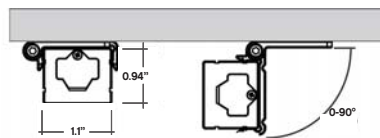

DIMENSIONS

COLOR TEMP

ORDERING GUIDE EX: ULG-24-30K-BZ-120

ULG				
MODEL	LENGTH	COLOR TEMP	FINISH	VOLTAGE
	12 - 12" 18 - 18" 24 - 24" 32 - 32"	27K - 2700K 30K - 3000K 35K - 3500K 40K - 4000K	WH - White BZ - Bronze	120 - 120V