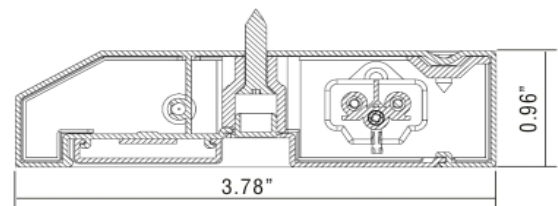

FEATURES

- 4W per foot
- 120V NO TRANSFORMER REQUIRED
- 260 Lumens per foot
- Dimmable (with CORE LED ELV drivers)
- 8" to 32" Length Options
- Superior color rendering index
- Seamless connector included

SPECIFICATIONS

INPUT VOLTAGE	120V
POWER CONSUMPTION	4W per foot
LUMEN OUTPUT	260Lm/ft
LED	5630
CCT	3000K and 4000K
CRI	85+
DIMMING	ELV (Electronic Low-Voltage)
MAXIMUM RUN LENGTH	Linkable up to 400W
MOUNTING	Surface
LUMEN MAINTENANCE	40,000 hrs.
FINISH OPTIONS	White and Bronze
CERTIFICATIONS	ETL listed, Energy Star, TITLE 24
DIMENSIONS	3.78" width x 0.96" height

MODEL	ULD1408	ULD1412	ULD1418	ULD1424	ULD1432
LENGTH	8.77"	12.32"	18.2"	24.17"	32.71"
WATTS	2.8W	4W	6W	8W	10.8W
LUMENS	182	260	390	520	700
# OF LEDs	7	10	15	20	27

DIMENSIONS

ORDERING GUIDE EX: ULD1408-30K-BZ-120