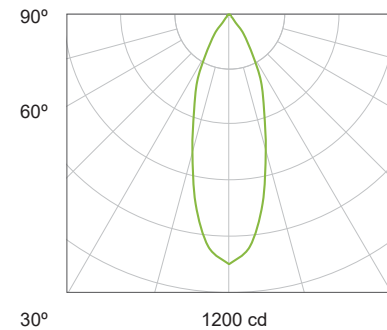

FINISH CRI LUMEN

	80+	700
	80+	700

DIMENSIONS

ORDERING GUIDE EX: CTL-L1-30K-BK-SP-HT-120

CTL-411	WATTAGE	COLOR TEMP	FINISH	OPTICS	ADAPTER	VOLTAGE
MODEL	L1 - 12.5W	27K - 2700K 30K - 3000K 40K - 4000K	WH - WHITE BK - BLACK	SP - 19° Spot FL - 30° Flood WF - 45° Wide	HT - H Type	120 - 120V 277 - 277V

CTL-411 700 Lumen Horizontal Track Head

PHOTOMETRICS

10W | 80CRI | 3000K

Delivered Output : 592 lm | CBCP : 2982 cd | Beam Angle : 19°

Center Beam Intensity	Beam Width	Height
2982 lx	38cm	1m
745 lx	76cm	2m
331 lx	113cm	3m
186 lx	151cm	4m
119 lx	189cm	5m

Spot 19°

10W | 80CRI | 3000K

Delivered Output : 575 lm | CBCP : 1126 cd | Beam Angle : 30°

Center Beam Intensity	Beam Width	Height
1126 lx	68cm	1m
281 lx	136cm	2m
125 lx	203cm	3m
70 lx	271cm	4m
45 lx	339cm	5m

Flood 30°

10W | 80CRI | 3000K

Delivered Output : 590 lm | CBCP : 883 cd | Beam Angle : 45°

Center Beam Intensity	Beam Width	Height
883 lx	84cm	1m
221 lx	169cm	2m
98 lx	253cm	3m
55 lx	338cm	4m
35 lx	422cm	5m