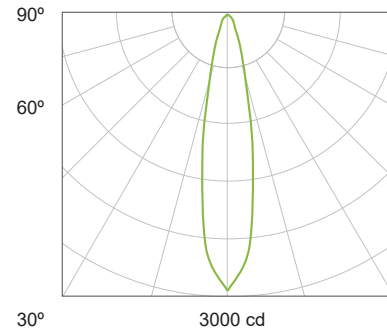

FINISH CRI LUMEN

	80+	700
	80+	700

DIMENSIONS

ORDERING GUIDE EX: CTL-L1-30K-BK-SP-HT-120

CTL-411	WATTAGE	COLOR TEMP	FINISH	OPTICS	ADAPTER	VOLTAGE
MODEL	L1 - 12.5W	27K - 2700K 30K - 3000K 40K - 4000K	WH - WHITE BK - BLACK	SP - 19° Spot FL - 30° Flood WF - 45° Wide	HT - H Type	120 - 120V 277 - 277V

CTL-411 700 Lumen Horizontal Track Head

PHOTOMETRICS

10W | 80CRI | 3000K

Delivered Output : 592 lm | CBCP : 2982 cd | Beam Angle : 19°

Center Beam Intensity	Beam Width	Height
2982 lx	38cm	1m
745 lx	76cm	2m
331 lx	113cm	3m
186 lx	151cm	4m
119 lx	189cm	5m

Spot 19°

10W | 80CRI | 3000K

Delivered Output : 575 lm | CBCP : 1126 cd | Beam Angle : 30°

Center Beam Intensity	Beam Width	Height
1126 lx	68cm	1m
281 lx	136cm	2m
125 lx	203cm	3m
70 lx	271cm	4m
45 lx	339cm	5m

Flood 30°

10W | 80CRI | 3000K

Delivered Output : 590 lm | CBCP : 883 cd | Beam Angle : 45°

Center Beam Intensity	Beam Width	Height
883 lx	84cm	1m
221 lx	169cm	2m
98 lx	253cm	3m
55 lx	338cm	4m
35 lx	422cm	5m