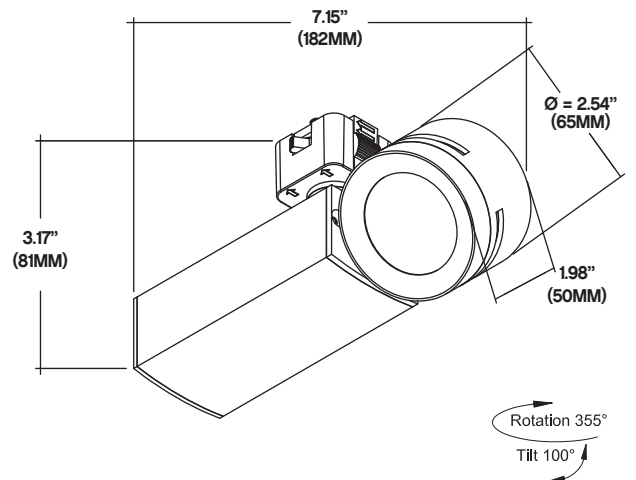

DIMENSIONS

ORDERING GUIDE EX: CTL-L1-30K-BK-SP-HT-120

CTL-411	WATTAGE	COLOR TEMP	FINISH	OPTICS	ADAPTER	VOLTAGE
MODEL	L1 - 12.5W	27K - 2700K 30K - 3000K 40K - 4000K	WH - WHITE BK - BLACK	SP - 19° Spot FL - 30° Flood WF - 45° Wide	HT - H Type	120 - 120V 277 - 277V