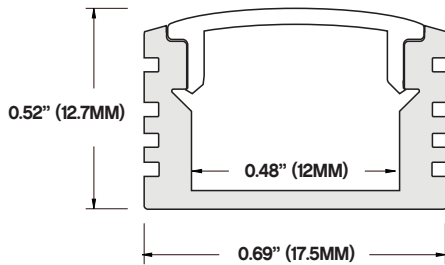

ORDERING GUIDE

ALU-SD			
MODEL	SIZE	LENS	LIGHT ENGINE
	39 - 39^{3/8} Inches 78 - 78^{7/8} Inches	BLANK - No Lens CL - Clear Lens FR - Frosted Lens	See p.3 for compatible tape lights