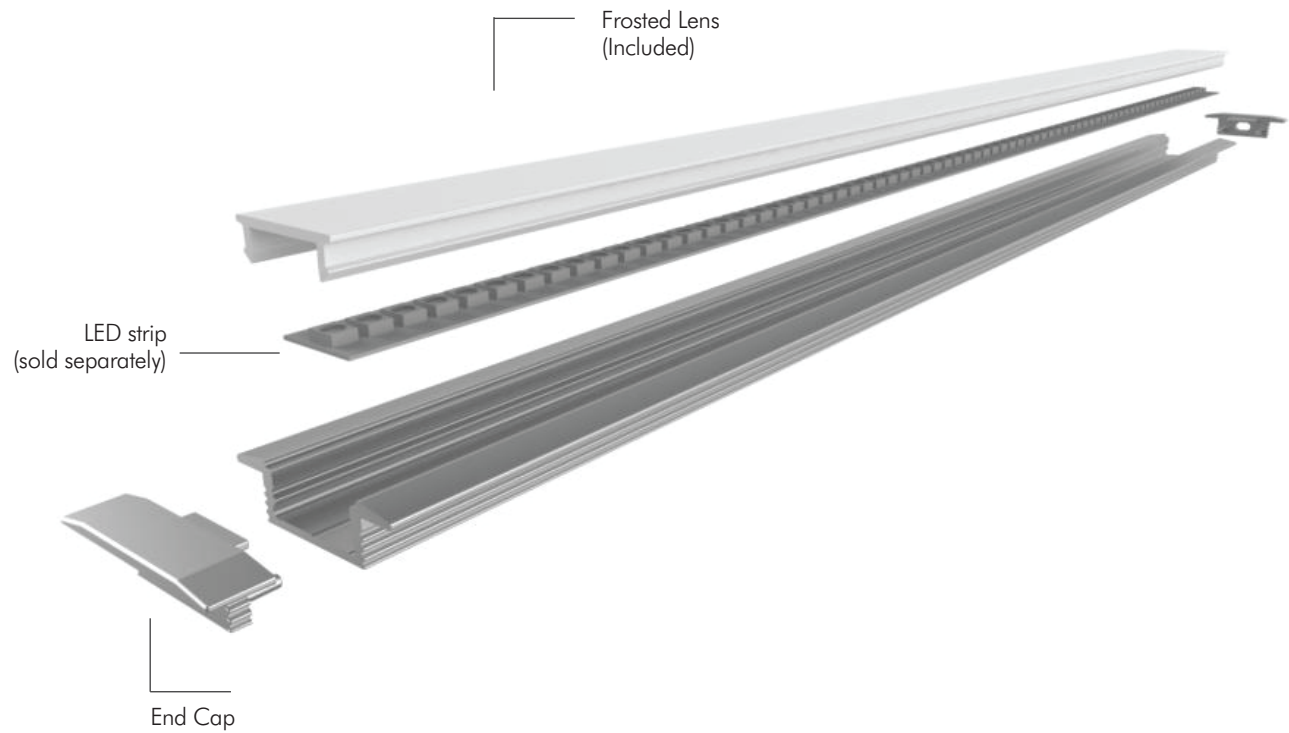

Compatible with LED strips up to **10mm (0.40in) wide**.
 LED tape light sold separately.
 Frosted Lens diffuser included (1 with every channel)
 2 (two) end caps included with every channel.
 Custom color finishes available (powder-coating).

The **ALP-20R** is a recessed, Architectural Grade LED extrusion profile designed for linear LED strips up to **10mm (0.40in)** wide. Made from high quality anodized aluminum, these extrusions provide superior thermal management for higher wattage LED strips and prolong the lifespan of the lighting system. This surface mount profile comes with a patented frosted diffuser lens for maximum lumen output and wide beam distribution. The **ALP-20R** profile helps protect LED's from dust and other undesirable elements, which can shorten the LED's life. They are also an elegant design solution for any space.

FEATURES

- Customizable
- Durable, anodized aluminum
- Protects LED systems from dust and oteher elements
- Dissipates heat from LED, prolonging its lifetime
- Suiatable for recessed installations and applications

DIMENSIONS

ALP-20R Recessed Mount LED Profile

ASSEMBLY

COMPATIBLE LED STRIPS

| Indoor | Outdoor | Indoor Color-changing |
|---|---------------------------------------|---|
| LSM-15 1.5W/FT, 120 Lumens | LSMW-15 1.5W/FT, 120 Lumens | LSP-20-RGB 2.2W/FT |
| LSM-25 2.2W/FT, 185 Lumens | LSMW-25 2.2W/FT, 185 Lumens | LSP-50-RGB 4.4W/FT |
| LSM-30 3.0W/FT, 250 Lumens | LSMW-30 3.0W/FT, 250 Lumens | LSP-50-RGB-DX 4.4W/FT Digital |
| LSM-35WD 3.6W/FT, Auto Warm Dim | | |
| LSM-40HF 4.0W/FT, 440 Lumens | | |
| LSM-45 4.4W/FT, 370 Lumens | | |
| LSP-50 4.4W/FT, 380 Lumens | | |
| LSM-55 5.5W/FT, 500+ Lumens | | |
| LSM-55MX 5.5W/FT, 500+ Lumens | | |