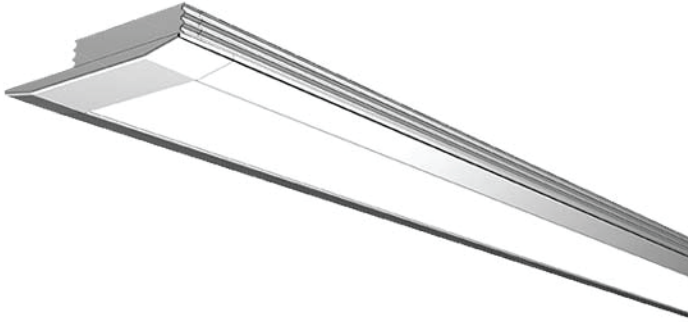

SPECIFICATION SHEET

JOB NAME: _____
 LOCATION: _____
 QUOTE/REF#: _____

SPECIFICATIONS

| | |
|--------------------------|------------------------|
| TYPE | Recessed mount |
| AVAILABLE LENGTHS | 49.25 in and 98.5 in |
| FINISH OPTIONS | White Black Silver |
| LENS OPTIONS | Frosted |
| CHANNEL | ALP-20R |
| LENS | ALP-20R-LN |
| END CAP | ALP-20R-EC |
| MOUNTING CLIP | ALP-20R-CL |

Compatible with LED strips up to **10mm (0.40in) wide**.
 LED tape light sold separately.
 Frosted Lens diffuser included (1 with every channel)
 2 (two) end caps included with every channel.
 Custom color finishes available (powder-coating).

The **ALP-20R** is a recessed, Architectural Grade LED extrusion profile designed for linear LED strips up to **10mm (0.40in)** wide. Made from high quality anodized aluminum, these extrusions provide superior thermal management for higher wattage LED strips and prolong the lifespan of the lighting system. This surface mount profile comes with a patented frosted diffuser lens for maximum lumen output and wide beam distribution. The **ALP-20R** profile helps protect LED's from dust and other undesirable elements, which can shorten the LED's life. They are also an elegant design solution for any space.

FEATURES

- Customizable
- Durable, anodized aluminum
- Protects LED systems from dust and oteher elements
- Dissipates heat from LED, prolonging its lifetime
- Suiatable for recessed installations and applications