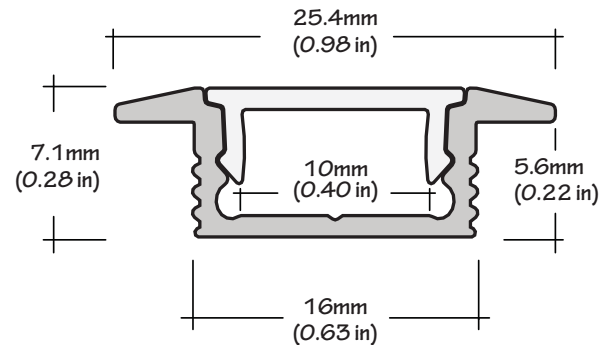

DIMENSIONS