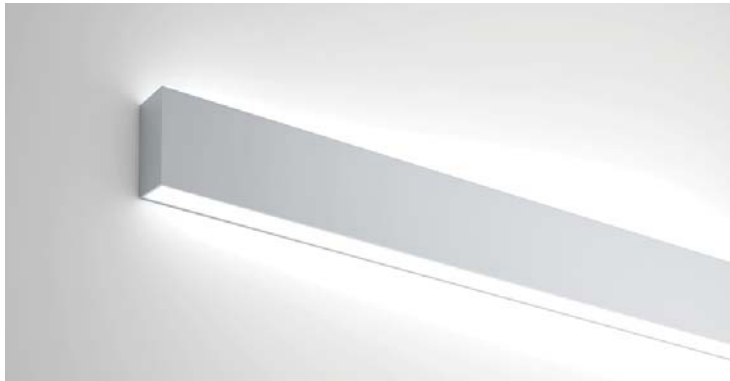

SPECIFICATION SHEET

JOB NAME: _____
 LOCATION: _____
 QUOTE/REF#: _____

The **ALP-700** is a wall-mount Architectural Grade LED extrusion profile designed to fit linear LED strips up to 23mm wide. Made from high quality aluminum, these extrusions provide superior thermal management for higher wattage LED strips prolonging the overall lifetime of your lighting system. The **ALP-700** is manufactured with a patented frosted diffuser for maximum lumen output and wide beam distribution. The **ALP-700** also helps protect LED's from dust and other undesirable elements, which can shorten the lifetime of the LED.

FEATURES

- Customizable
- Ideal for wall-mount applications
- optional L connectors for corners and angles
- Manufactured from durable, high-quality anodized aluminum
- Protects LED systems from dust and other elements
- Dissipates heat from LED, prolonging its lifetime

SPECIFICATIONS

TYPE	Wall mount
AVAILABLE LENGTHS	49.25" and 98.5"
FINISH	Anodized Silver
LENS OPTIONS	Frosted
Compatible with LED strips up to 0.91" / 15/16" / 33mm wide.	
LED tape light sold separately.	
Remote mounted low voltage power supply sold separately.	
Power supplies available in 120V and 277 options.	
Frosted lens included with each channel.	
Two (2) end caps included with every channel.	
Custom color finishes available (powder coating).	