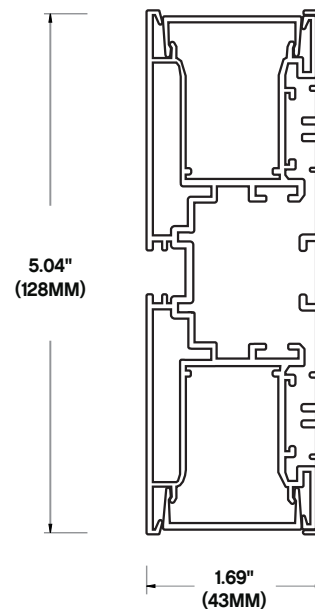

SPECIFICATION SHEET

JOB NAME: _____
 LOCATION: _____
 QUOTE/REF#: _____

The **ALP-700** is a wall-mount Architectural Grade LED extrusion profile designed to fit linear LED strips up to 23mm wide. Made from high quality aluminum, these extrusions provide superior thermal management for higher wattage LED strips prolonging the overall lifetime of your lighting system. The **ALP-700** is manufactured with a patented frosted diffuser for maximum lumen output and wide beam distribution. The **ALP-700** also helps protect LED's from dust and other undesirable elements, which can shorten the lifetime of the LED.

SPECIFICATIONS

TYPE	Wall mount
AVAILABLE LENGTHS	49.25" and 98.5"
FINISH	Anodized Silver
LENS OPTIONS	Frosted
Compatible with LED strips up to 0.91" / 15/16" / 33mm wide.	
LED tape light sold separately.	
Remote mounted low voltage power supply sold separately.	
Power supplies available in 120V and 277 options.	
Frosted lens included with each channel.	
Two (2) end caps included with every channel.	
Custom color finishes available (powder coating).	

DIMENSIONS

ORDERING GUIDE

ALP-700			
MODEL	SIZE	LENS	LIGHT ENGINE
	49 - 49.25 Inches 98 - 98.5 Inches	FR - Frosted Lens	See p.3 for compatible tape lights

ACCESSORIES

ALP-700-LN | Frosted Lens
(INCLUDED)

ALP-700-EC | End Caps
(INCLUDED)