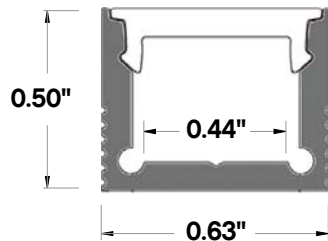

ORDERING GUIDE

ALP60			
MODEL	SIZE	LENS	LIGHT ENGINE
	49 - 49.25 Inches 98 - 98.5 Inches	BLANK - No Lens FR - Frosted Lens	See p.3 for compatible tape lights