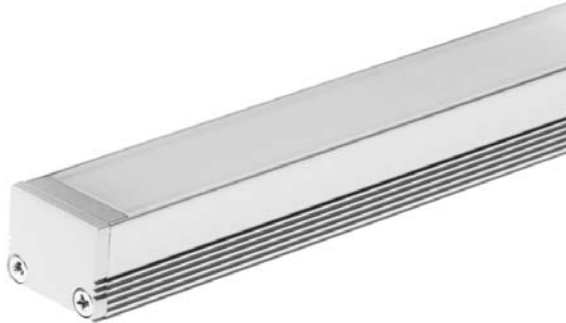

## SPECIFICATION SHEET

JOB NAME: \_\_\_\_\_  
 LOCATION: \_\_\_\_\_  
 QUOTE/REF#: \_\_\_\_\_

The **ALP-60** is an Architectural Grade LED extrusion profile designed for linear LED strips up to 11mm wide. Made from high quality Aluminum, these extrusions provide superior thermal management for higher wattage LED strips and prolong the lifespan of your lighting system. This surface mount profile is manufactured with a patented frosted diffuser for maximum lumen output and wide beam distribution. The ALP-60 profile helps protect LED's from dust and other undesirable elements, which can shorten the LED's life. They are also an elegant design solution for any space.

### FEATURES

- Customizable
- Durable, military grade aluminum
- Protects LED systems from dust and other elements
- Low profile design
- Dissipates heat from LED, prolonging its lifetime

### SPECIFICATIONS

TYPE	Surface mount
AVAILABLE LENGTHS	49.25 and 98.5"
FINISH	Anodized Silver and Black
LENS OPTIONS	Frosted

Compatible with LED strips up to 0.44" / 7/16" / 11mm wide.

LED tape light sold separately.

### COMPONENTS

CHANNEL	ALP-60
LENS	ALP-60-LN
END CAP	ALP-60-EC
METAL MOUNTING CLIPS	ALP-60-CL

Frosted lens included with every channel .

Two (2) end caps included with every channel.

Custom color finishes available (powder coating).